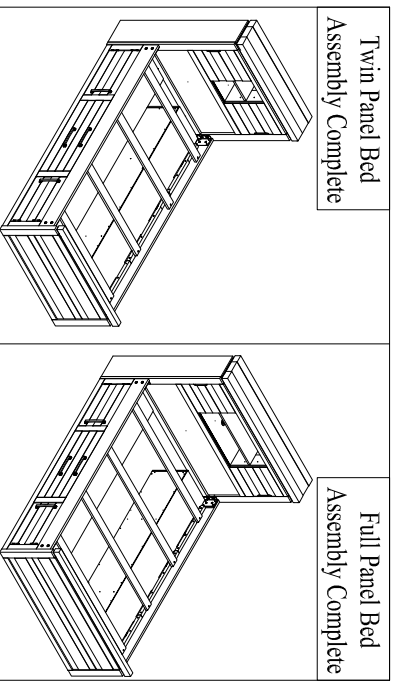

## ASSEMBLY INSTRUCTIONS

Slightly loose the Bolt on the Headboard

Attach Side Storage to Headboard and then tighten the Bolt

Slightly loose the Bolt on the Footboard

Attach Side Storage to Footboard and then tighten the Bolt

Open door Side Storage before attach Side Storage to HB and FB

Attach Side Storage to HB and FB with bolt, lock & flat washer

This product is manufactured by ALAM for **ROOMSTOGO | KIDS**

DO NOT USE SUBSTITUTE PARTS. PLEASE CONTACT YOUR RETAIL STORE OR [WWW.ROOMSTOGO.COM](http://WWW.ROOMSTOGO.COM) WITH SERVICE OR PARTS REPLACEMENT REQUEST