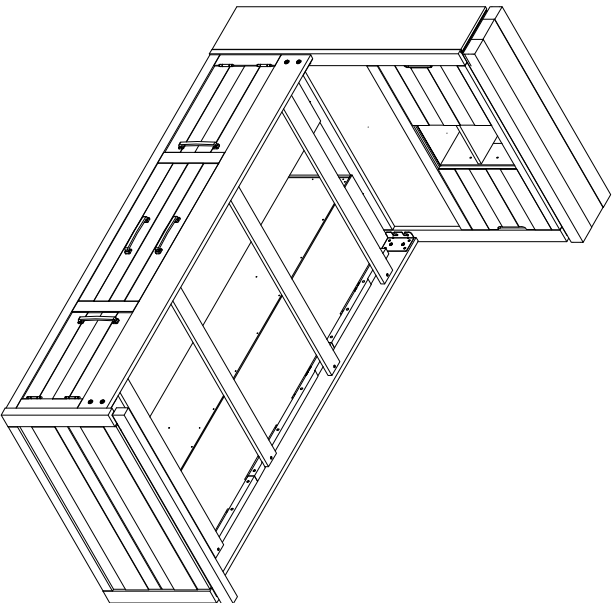

**WESTOVER HILLS JR.**  
TWIN / FULL BOOKCASE BED W/ 2 STORAGE RAIL

3556710P RECLAIMED BROWN				3557710P RECLAIMED GRAY			
TWIN BOOKCASE BED W/ 2 STORAGE RAIL							
RTG SKU	STYLE#	ITEM DESCRIPTION	QTY	RTG SKU	STYLE#	ITEM DESCRIPTION	QTY
34667103	6710Y - 12A	Twin Bookcase Headboard	1 Pc	34677104	7710Y - 12A	Twin Bookcase Headboard	1 Pc
34767105	6710Y - 6A	Twin Footboard w/ 4 slats	1 Pc	34777106	7710Y - 6A	Twin Footboard w/ 4 slats	1 Pc
35267106	6710Y - 11A	Side Storage Rail L or R 1 Pc	1 Pc	35277107	7710Y - 11A	Side Storage Rail L or R 1 Pc	1 Pc
35267106	6710Y - 11A	Side Storage Rail L or R 1 Pc	1 Pc	35277107	7710Y - 11A	Side Storage Rail L or R 1 Pc	1 Pc
3566710P RECLAIMED BROWN							
FULL BOOKCASE BED W/ 2 STORAGE RAIL							
RTG SKU	STYLE#	ITEM DESCRIPTION	QTY	RTG SKU	STYLE#	ITEM DESCRIPTION	QTY
34967109	6710Y - 13A	Full Bookcase Headboard	1 Pc	34977100	7710Y - 13A	Full Bookcase Headboard	1 Pc
35067102	6710Y - 9A	Full Footboard w/ 4 slats	1 Pc	35077103	7710Y - 9A	Full Footboard w/ 4 slats	1 Pc
35267106	6710Y - 11A	Side Storage Rail L or R 1 Pc	1 Pc	35277107	7710Y - 11A	Side Storage Rail L or R 1 Pc	1 Pc
35267106	6710Y - 11A	Side Storage Rail L or R 1 Pc	1 Pc	35277107	7710Y - 11A	Side Storage Rail L or R 1 Pc	1 Pc
3567710P RECLAIMED GRAY							
FULL BOOKCASE BED W/ 2 STORAGE RAIL							
RTG SKU	STYLE#	ITEM DESCRIPTION	QTY	RTG SKU	STYLE#	ITEM DESCRIPTION	QTY
34977100	7710Y - 13A	Full Bookcase Headboard	1 Pc	34977100	7710Y - 13A	Full Bookcase Headboard	1 Pc
35077103	7710Y - 9A	Full Footboard w/ 4 slats	1 Pc	35077103	7710Y - 9A	Full Footboard w/ 4 slats	1 Pc
35277107	7710Y - 11A	Side Storage Rail L or R 1 Pc	1 Pc	35277107	7710Y - 11A	Side Storage Rail L or R 1 Pc	1 Pc
35277107	7710Y - 11A	Side Storage Rail L or R 1 Pc	1 Pc	35277107	7710Y - 11A	Side Storage Rail L or R 1 Pc	1 Pc