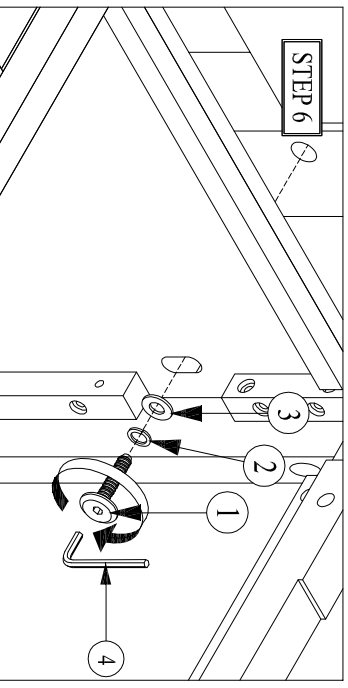

TWIN / FULL BOOKCASE HEADBOARD PARTS LIST			
CODE	ITEM DESCRIPTION	IMAGE	QTY
A	Bookcase		1 Pc

CODE	HARDWARE LIST	QTY
1	Bolt 5/16" x 18 x 1 3/16"	 2 Pcs
2	Lock Washers 5/16"	 2 Pcs
3	Flat Washer Ø8 x Ø18 x 1 mm	 2 Pcs
4	Allen Key 5 x 75 mm	 1 Pc
5	Screw Ø8 x 1 1/4"	 8 Pcs
6	Screwdriver ( not included )	

- Allen Key is included in hardware pack of item below :

- 6710Y-5A : Twin Panel Headboard
- 6710Y-8A : Full Panel Headboard
- 7710Y-5A : Twin Panel Headboard
- 7710Y-8A : Full Panel Headboard

TWIN / FULL PANEL FOOTBOARD PARTS LIST			
CODE	ITEM DESCRIPTION	IMAGE	QTY
B	Footboard		1 Pc
C	Slats		4 Pcs
SIDE STORAGE PARTS LIST			
CODE	ITEM DESCRIPTION	IMAGE	QTY
D	Side storage rail L or R 1 Pc		2 Pcs

## ASSEMBLY INSTRUCTIONS

Slightly loose the Bolt on the Headboard

Attach Side Storage to Headboard and then tighten the Bolt

Slightly loose the Bolt on the Footboard

Attach Side Storage to Footboard and then tighten the Bolt

Open door Side Storage before attach Side Storage to HB and FB

Attach Side Storage to HB and FB with bolt, lock & flat washer

This product is manufactured by ALAM for **ROOMSTOGO | KIDS**

DO NOT USE SUBSTITUTE PARTS. PLEASE CONTACT YOUR RETAIL STORE OR [WWW.ROOMSTOGO.COM](http://WWW.ROOMSTOGO.COM) WITH SERVICE OR PARTS REPLACEMENT REQUEST