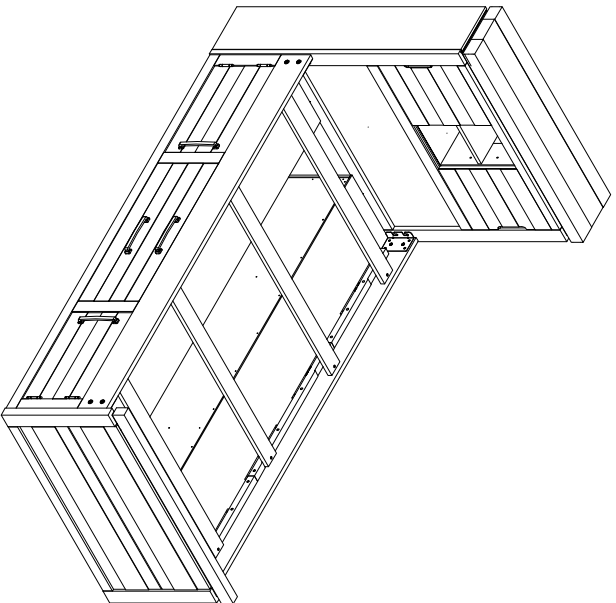

**WESTOVER HILLS JR.**  
TWIN / FULL BOOKCASE BED W/ 2 STORAGE RAIL

3556710P RECLAIMED BROWN			
TWIN BOOKCASE BED W/ 2 STORAGE RAIL			
RTG SKU	STYLE#	ITEM DESCRIPTION	QTY
34667103	6710Y - 12A	Twin Bookcase Headboard	1 Pc
34767105	6710Y - 6A	Twin Footboard w/ 4 slats	1 Pc
35267106	6710Y - 11A	Side Storage Rail L or R 1 Pc	1 Pc
35267106	6710Y - 11A	Side Storage Rail L or R 1 Pc	1 Pc

3557710P RECLAIMED GRAY			
TWIN BOOKCASE BED W/ 2 STORAGE RAIL			
RTG SKU	STYLE#	ITEM DESCRIPTION	QTY
34677104	7710Y - 12A	Twin Bookcase Headboard	1 Pc
34777106	7710Y - 6A	Twin Footboard w/ 4 slats	1 Pc
35277107	7710Y - 11A	Side Storage Rail L or R 1 Pc	1 Pc
35277107	7710Y - 11A	Side Storage Rail L or R 1 Pc	1 Pc

3566710P RECLAIMED BROWN			
FULL BOOKCASE BED W/ 2 STORAGE RAIL			
RTG SKU	STYLE#	ITEM DESCRIPTION	QTY
34967109	6710Y - 13A	Full Bookcase Headboard	1 Pc
35067102	6710Y - 9A	Full Footboard w/ 4 slats	1 Pc
35267106	6710Y - 11A	Side Storage Rail L or R 1 Pc	1 Pc
35267106	6710Y - 11A	Side Storage Rail L or R 1 Pc	1 Pc

3567710P RECLAIMED GRAY			
FULL BOOKCASE BED W/ 2 STORAGE RAIL			
RTG SKU	STYLE#	ITEM DESCRIPTION	QTY
34977100	7710Y - 13A	Full Bookcase Headboard	1 Pc
35077103	7710Y - 9A	Full Footboard w/ 4 slats	1 Pc
35277107	7710Y - 11A	Side Storage Rail L or R 1 Pc	1 Pc
35277107	7710Y - 11A	Side Storage Rail L or R 1 Pc	1 Pc