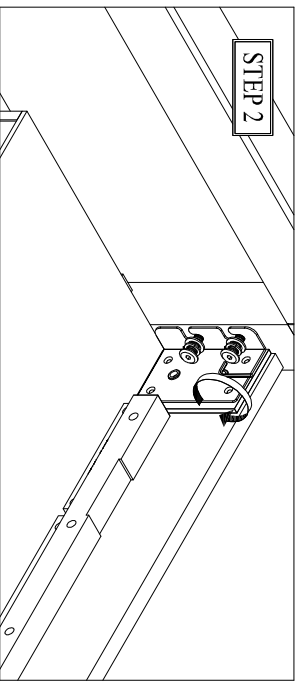

Thank you for purchasing this quality product. Be sure to check all packing material carefully for small parts which may have come loose inside the carton during shipment. Identify and count all parts and compare with the parts list below. Read all instructions before assembling and keep these instructions for future reference.

ASSEMBLY INSTRUCTIONS