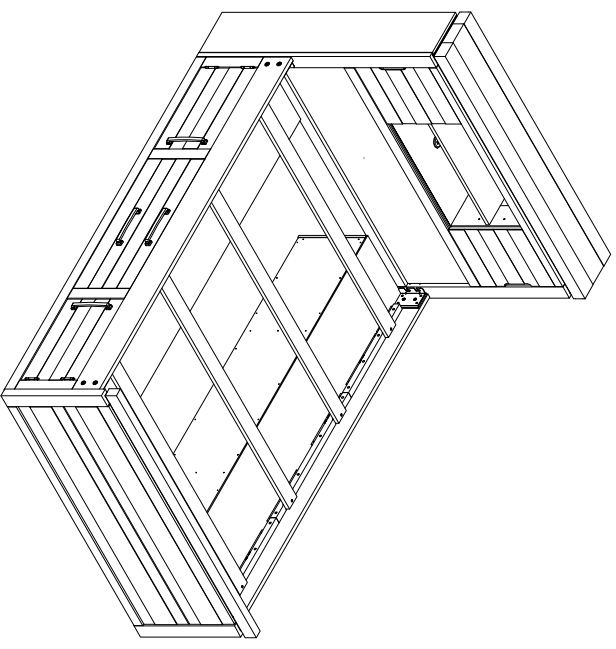

**WESTOVER HILLS JR.**  
TWIN / FULL BOOKCASE BED W/ 2 STORAGE RAIL

3556710P RECLAIMED BROWN			
TWIN BOOKCASE BED W/ 2 STORAGE RAIL			
RTG SKU	STYLE#	ITEM DESCRIPTION	QTY
34667103	6710Y - 12A	Twin Bookcase Headboard	1 Pc
34767105	6710Y - 6A	Twin Footboard w/ 4 slats	1 Pc
35267106	6710Y - 11A	Side Storage Rail L or R 1 Pc	1 Pc
35267106	6710Y - 11A	Side Storage Rail L or R 1 Pc	1 Pc

3557710P RECLAIMED GRAY			
TWIN BOOKCASE BED W/ 2 STORAGE RAIL			
RTG SKU	STYLE#	ITEM DESCRIPTION	QTY
34677104	7710Y - 12A	Twin Bookcase Headboard	1 Pc
34777106	7710Y - 6A	Twin Footboard w/ 4 slats	1 Pc
35277107	7710Y - 11A	Side Storage Rail L or R 1 Pc	1 Pc
35277107	7710Y - 11A	Side Storage Rail L or R 1 Pc	1 Pc

3566710P RECLAIMED BROWN			
FULL BOOKCASE BED W/ 2 STORAGE RAIL			
RTG SKU	STYLE#	ITEM DESCRIPTION	QTY
34967109	6710Y - 13A	Full Bookcase Headboard	1 Pc
35067102	6710Y - 9A	Full Footboard w/ 4 slats	1 Pc
35267106	6710Y - 11A	Side Storage Rail L or R 1 Pc	1 Pc
35267106	6710Y - 11A	Side Storage Rail L or R 1 Pc	1 Pc

3567710P RECLAIMED GRAY			
FULL BOOKCASE BED W/ 2 STORAGE RAIL			
RTG SKU	STYLE#	ITEM DESCRIPTION	QTY
34977100	7710Y - 13A	Full Bookcase Headboard	1 Pc
35077103	7710Y - 9A	Full Footboard w/ 4 slats	1 Pc
35277107	7710Y - 11A	Side Storage Rail L or R 1 Pc	1 Pc
35277107	7710Y - 11A	Side Storage Rail L or R 1 Pc	1 Pc