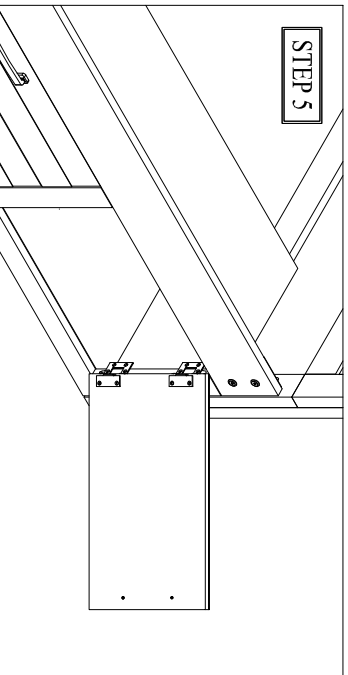

TWIN / FULL BOOKCASE HEADBOARD PARTS LIST			
CODE	ITEM DESCRIPTION	IMAGE	QTY
A	Bookcase		1 Pc

CODE	HARDWARE LIST	QTY
1	Bolt 5/16" x 18 x 1 3/16"	 2 Pcs
2	Lock Washers 5/16"	 2 Pcs
3	Flat Washer Ø8 x Ø18 x 1 mm	 2 Pcs
4	Allen Key 5 x 75 mm	 1 Pc
5	Screw Ø8 x 1 1/4"	 8 Pcs
6	Screwdriver ( not included )	

## ASSEMBLY INSTRUCTIONS

Slightly loose the Bolt on the Headboard

Attach Side Storage to Headboard and then tighten the Bolt

Slightly loose the Bolt on the Footboard

Attach Side Storage to Footboard and then tighten the Bolt

Open door Side Storage before attach Side Storage to HB and FB

Attach Side Storage to HB and FB with bolt, lock & flat washer

This product is manufactured by ALAM for **ROOMSTOGO | KIDS**

DO NOT USE SUBSTITUTE PARTS. PLEASE CONTACT YOUR RETAIL STORE OR [WWW.ROOMSTOGO.COM](http://WWW.ROOMSTOGO.COM) WITH SERVICE OR PARTS REPLACEMENT REQUEST