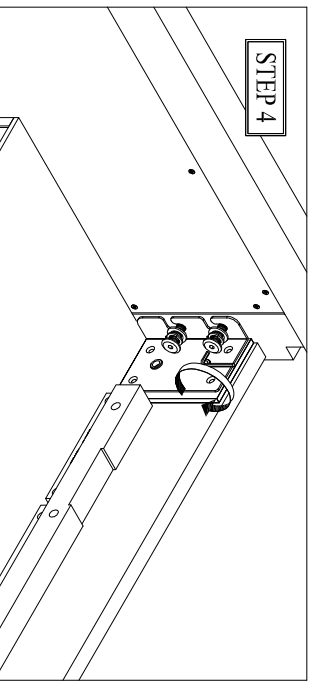

Slightly loose the Bolt on the Headboard

Attach Side Storage to Headboard and then tighten the Bolt