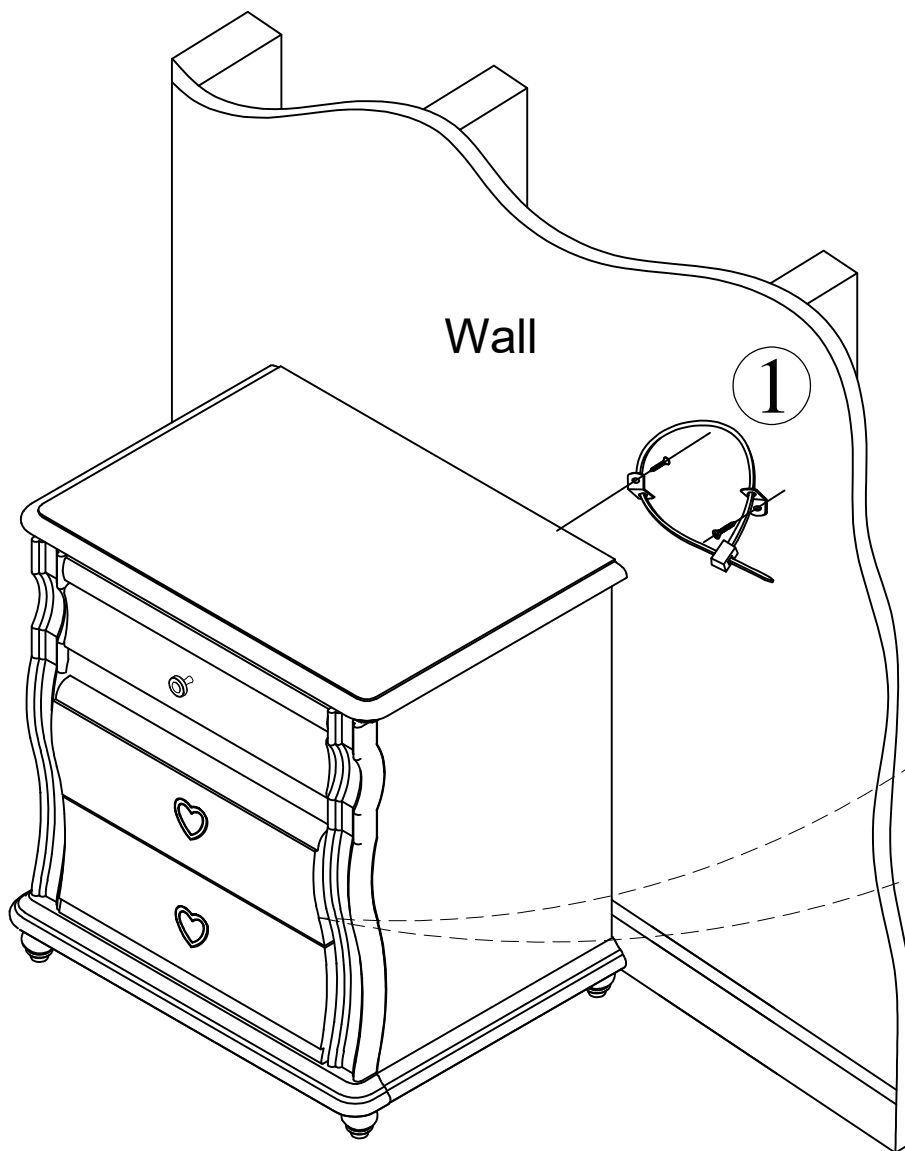

ROOMS TO GO

KIDS

VENDOR: GLOB
SKU NO. STYLE NO. DESCRIPTION
35601839 183Y-11A 3-DRAWER NIGHTSTAND

Manufactured for Rooms To Go Kids

Assembly Instruction

Thank you for purchasing this quality product. Be sure to check all packing material carefully for small parts which may have come loose inside the carton during shipment. Identify and count all parts and compare with the parts list below.

HARDWARE LIST		QTY
1	Furniture tipping restraint (Screw driver is not included) (Customer to assemble)	1Set

TOOLS REQUIRED (NOT PROVIDED)	
PHILLIPS SCREWDRIVER