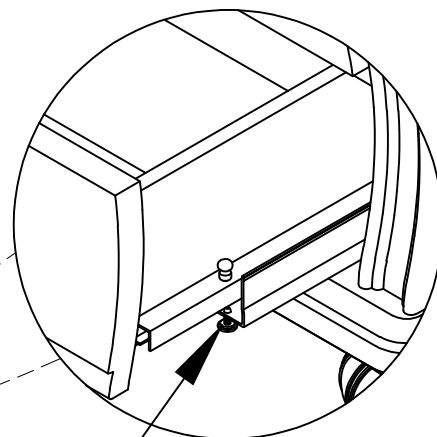

"If need, please twist the nut up or down to adjust drawer gap."