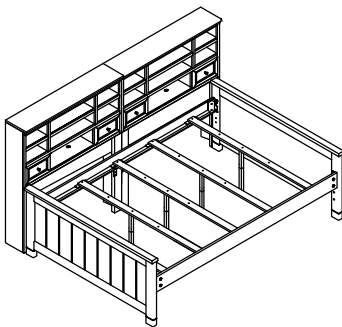

FULL BOOKCASE WALL BED

3632230P - FULL BOOKCASE WALL BED - WHITE		3632232P - FULL BOOKCASE WALL BED - GRAY		DESCRIPTION
SKU	STYLE#	SKU	STYLE#	
34722303	225-TBHBW	34722327	225-TBHBG	TWIN BOOKCASE HEADBOARD W/ USB
34722303	225-TBHBW	34722327	225-TBHBG	TWIN BOOKCASE HEADBOARD W/ USB
35122302	225-FPFBW	35122326	225-FPFBG	FULL PANEL FOOTBOARD W/ 5PC SLATS & SUPPORT LEGS
35122302	225-FPFBW	35122326	225-FPFBG	FULL PANEL FOOTBOARD W/ 5PC SLATS & SUPPORT LEGS
35222304	225-TFSRW	35222328	225-TFSRG	2 PCS TWIN/FULL SIDE RAILS

3632233P - FULL BOOKCASE WALL BED - NAVY BLUE		3632231P - FULL BOOKCASE WALL BED - BLACK		DESCRIPTION
SKU	STYLE#	SKU	STYLE#	
34722339	225-TBHBNB	34722315	225-TBHBB	TWIN BOOKCASE HEADBOARD W/ USB
34722339	225-TBHBNB	34722315	225-TBHBB	TWIN BOOKCASE HEADBOARD W/ USB
35122338	225-FPFBNB	35122314	225-FPFB	FULL PANEL FOOTBOARD W/ 5PC SLATS & SUPPORT LEGS
35122338	225-FPFBNB	35122314	225-FPFB	FULL PANEL FOOTBOARD W/ 5PC SLATS & SUPPORT LEGS
35222330	225-TFSRNB	35222316	225-TFSRB	2 PCS TWIN/FULL SIDE RAILS

DO NOT USE SUBSTITUTE PARTS. PLEASE CONTACT YOUR RETAIL STORE OR WWW.ROOMSTOGO.COM WITH SERVICE OR PARTS REPLACEMENT REQUEST.

This product is manufactured by (JSFC) for **ROOMS TO GO | KIDS**