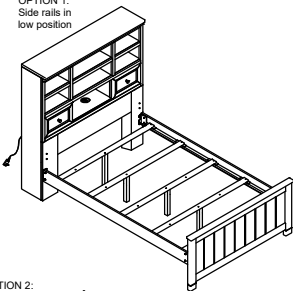

OPTION 1:
Side rails in
low position

OPTION 2:
Side rails in
high position