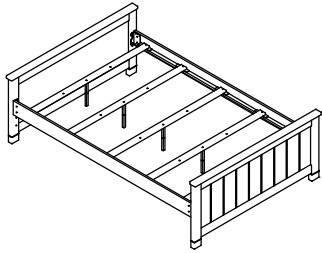

COTTAGE COLORS 2.0

FULL PANEL FOOTBOARD W/ 5PC SLATS & SUPPORT LEGS

Thank you for purchasing this quality product. Be sure to check all packing material carefully for small parts which may have come loose inside the carton during shipment. Identify any count all parts and compare with the parts list below.

Read all instructions before assembling bed and keep these instruction for future reference.

FULL LOW PROFILE BED

3422230P - FULL LOW PROFILE BED - WHITE		3422232P - FULL LOW PROFILE BED - GRAY		DESCRIPTION
SKU	STYLE#	SKU	STYLE#	
35122302	225-FPFBW	35122326	225-FPFBG	FULL PANEL FOOTBOARD W/ 5PC SLATS & SUPPORT LEGS
35122302	225-FPFBW	35122326	225-FPFBG	FULL PANEL FOOTBOARD W/ 5PC SLATS & SUPPORT LEGS
35222304	225-TFSRW	35222328	225-TFSRG	2 PCS TWIN/FULL SIDE RAILS

3422233P - FULL LOW PROFILE BED - NAVY BLUE		3422231P - FULL LOW PROFILE BED - BLACK		DESCRIPTION
SKU	STYLE#	SKU	STYLE#	
35122338	225-FPFBNB	35122314	225-FPFB	FULL PANEL FOOTBOARD W/ 5PC SLATS & SUPPORT LEGS
35122338	225-FPFBNB	35122314	225-FPFB	FULL PANEL FOOTBOARD W/ 5PC SLATS & SUPPORT LEGS
35222330	225-TFSRNB	35222316	225-TFSRNB	2 PCS TWIN/FULL SIDE RAILS