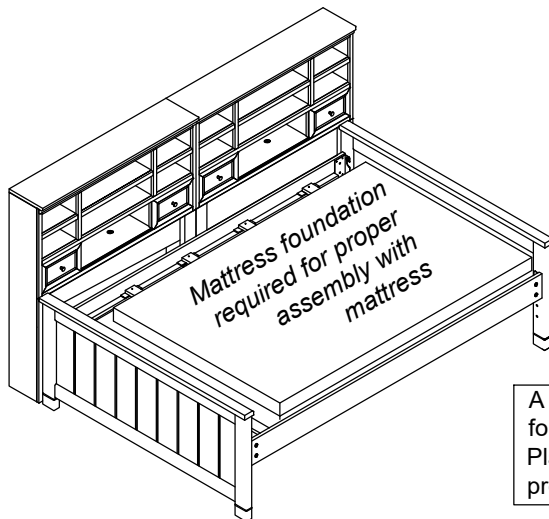

A mattress foundation is required for proper assembly with mattress. Place the mattress foundation (not provided) on top.

DO NOT USE SUBSTITUTE PARTS. PLEASE CONTACT YOUR RETAIL STORE OR WWW.ROOMSTOGO.COM WITH SERVICE OR PARTS REPLACEMENT REQUEST.

This product is manufactured by (JSFC) for **ROOMS TO GO | KIDS**