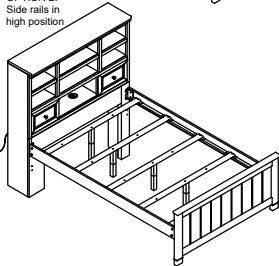

3562230P - FULL BOOKCASE BED - WHITE		3562232P - FULL BOOKCASE BED - GRAY		DESCRIPTION
SKU	STYLE#	SKU	STYLE#	
35022300	225-FBHBW	35022324	225-FBHBG	FULL BOOKCASE HEADBOARD
35122302	225-PPFBW	35122326	225-PPFBG	FULL PANEL FOOTBOARD W/ 5PC SLATS & SUPPORT LEGS
35222304	225-TFSRW	35222328	225-TFSRG	2 PCS TWIN/FULL SIDE RAILS

OPTION 2:
Side rails in
high position

FULL BOOKCASE BED