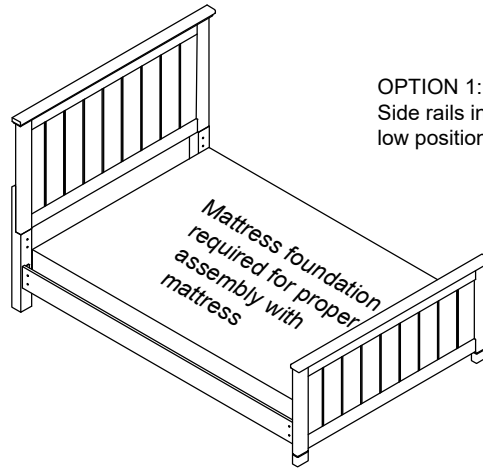

COTTAGE COLORS 2.0

FULL PANEL BED FULL BOOKCASE BED FULL LOW PROFILE BED

Thank you for purchasing this quality product. Be sure to check all packing material carefully for small parts which may have come loose inside the carton during shipment. Identify any count all parts and compare with the parts list below. Read all instructions before assembling bed and keep these instruction for future reference.

Assembly Instructions:

STEP 4

A mattress foundation is required for proper assembly with mattress. Place the mattress foundation (not provided) on top.

DO NOT USE SUBSTITUTE PARTS. PLEASE CONTACT YOUR RETAIL STORE OR WWW.ROOMSTOGO.COM WITH SERVICE OR PARTS REPLACEMENT REQUEST.

This product is manufactured by (JSFC) for **ROOMS TO GO® | KIDS**