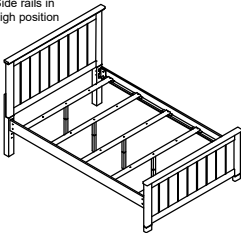

3492230P - FULL PANEL BED - WHITE		3492232P - FULL PANEL BED - GRAY		DESCRIPTION
SKU	STYLE#	SKU	STYLE#	
34922307	225-FPHBW	34922321	225-FPHBG	FULL PANEL HEADBOARD
35122302	225-PPFBW	35122326	225-PPFBG	FULL PANEL FOOTBOARD W/ 5PC SLATS & SUPPORT LEGS
35222304	225-TFSRW	35222328	225-TFSRG	2 PCS TWIN/FULL SIDE RAILS

OPTION 2:
Side rails in
high position

FULL PANEL BED

3492233P - FULL PANEL BED - NAVY BLUE		3492231P - FULL PANEL BED - BLACK		DESCRIPTION
SKU	STYLE#	SKU	STYLE#	
34922333	225-FPHBNB	34922319	225-FPHBB	FULL PANEL HEADBOARD
35122338	225-PPFBNB	35122314	225-PPFBB	FULL PANEL FOOTBOARD W/ 5PC SLATS & SUPPORT LEGS
35222330	225-TFSRNB	35222316	225-TFSRB	2 PCS TWIN/FULL SIDE RAILS