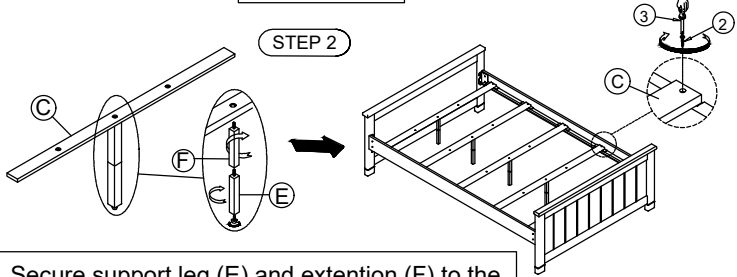

Assembly Instructions:

REMAKE: FULL BOOKCASE WALL BED USES HIGH POSITION ONLY. AFTER ASSEMBLING, YOU WILL HAVE ONE EXTRA SLAT ROLL FOR FULL BOOKCASE WALL BED OPTION.

Secure support leg (E) and extension (F) to the Slat (C) by screwing into place. Attach Slats (C) to Side Rail (B) and Tighten the screws (2) to the Side Rail (B) with a Philips Screwdriver(3) (Not provided) by screwing the screws into place.