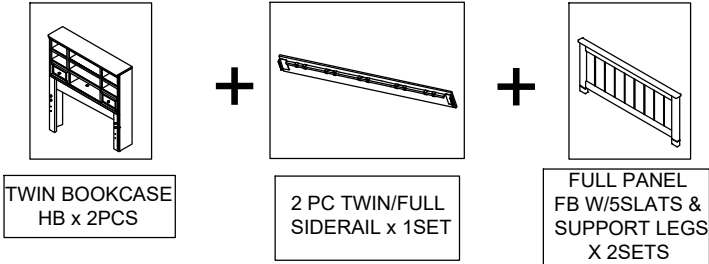

COTTAGE COLORS 2.0

FULL BOOKCASE WALL BED

Thank you for purchasing this quality product. Be sure to check all packing material carefully for small parts which may have come loose inside the carton during shipment. Identify any count all parts and compare with the parts list below. Read all instructions before assembling bed and keep these instruction for future reference.

Assembly Instructions:

REMAKE: FULL BOOKCASE WALL BED USES HIGH POSITION ONLY. AFTER ASSEMBLING, YOU WILL HAVE ONE EXTRA SLAT ROLL FOR FULL BOOKCASE WALL BED OPTION.

Secure support leg (E) and extension (F) to the Slat (C) by screwing into place. Attach Slats (C) to Side Rail (B) and Tighten the screws (2) to the Side Rail (B) with a Philips Screwdriver(3) (Not provided) by screwing the screws into place.