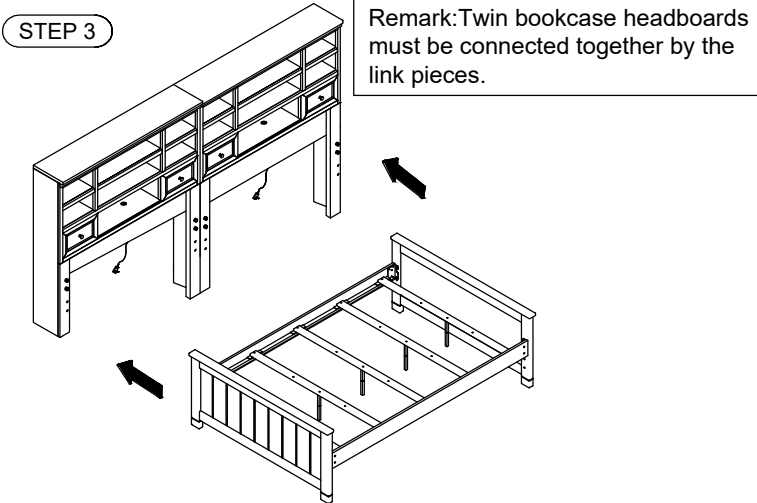

DO NOT USE SUBSTITUTE PARTS. PLEASE CONTACT YOUR RETAIL STORE OR WWW.ROOMSTOGO.COM WITH SERVICE OR PARTS REPLACEMENT REQUEST.

This product is manufactured by (JSFC) for **ROOMS TO GO | KIDS**