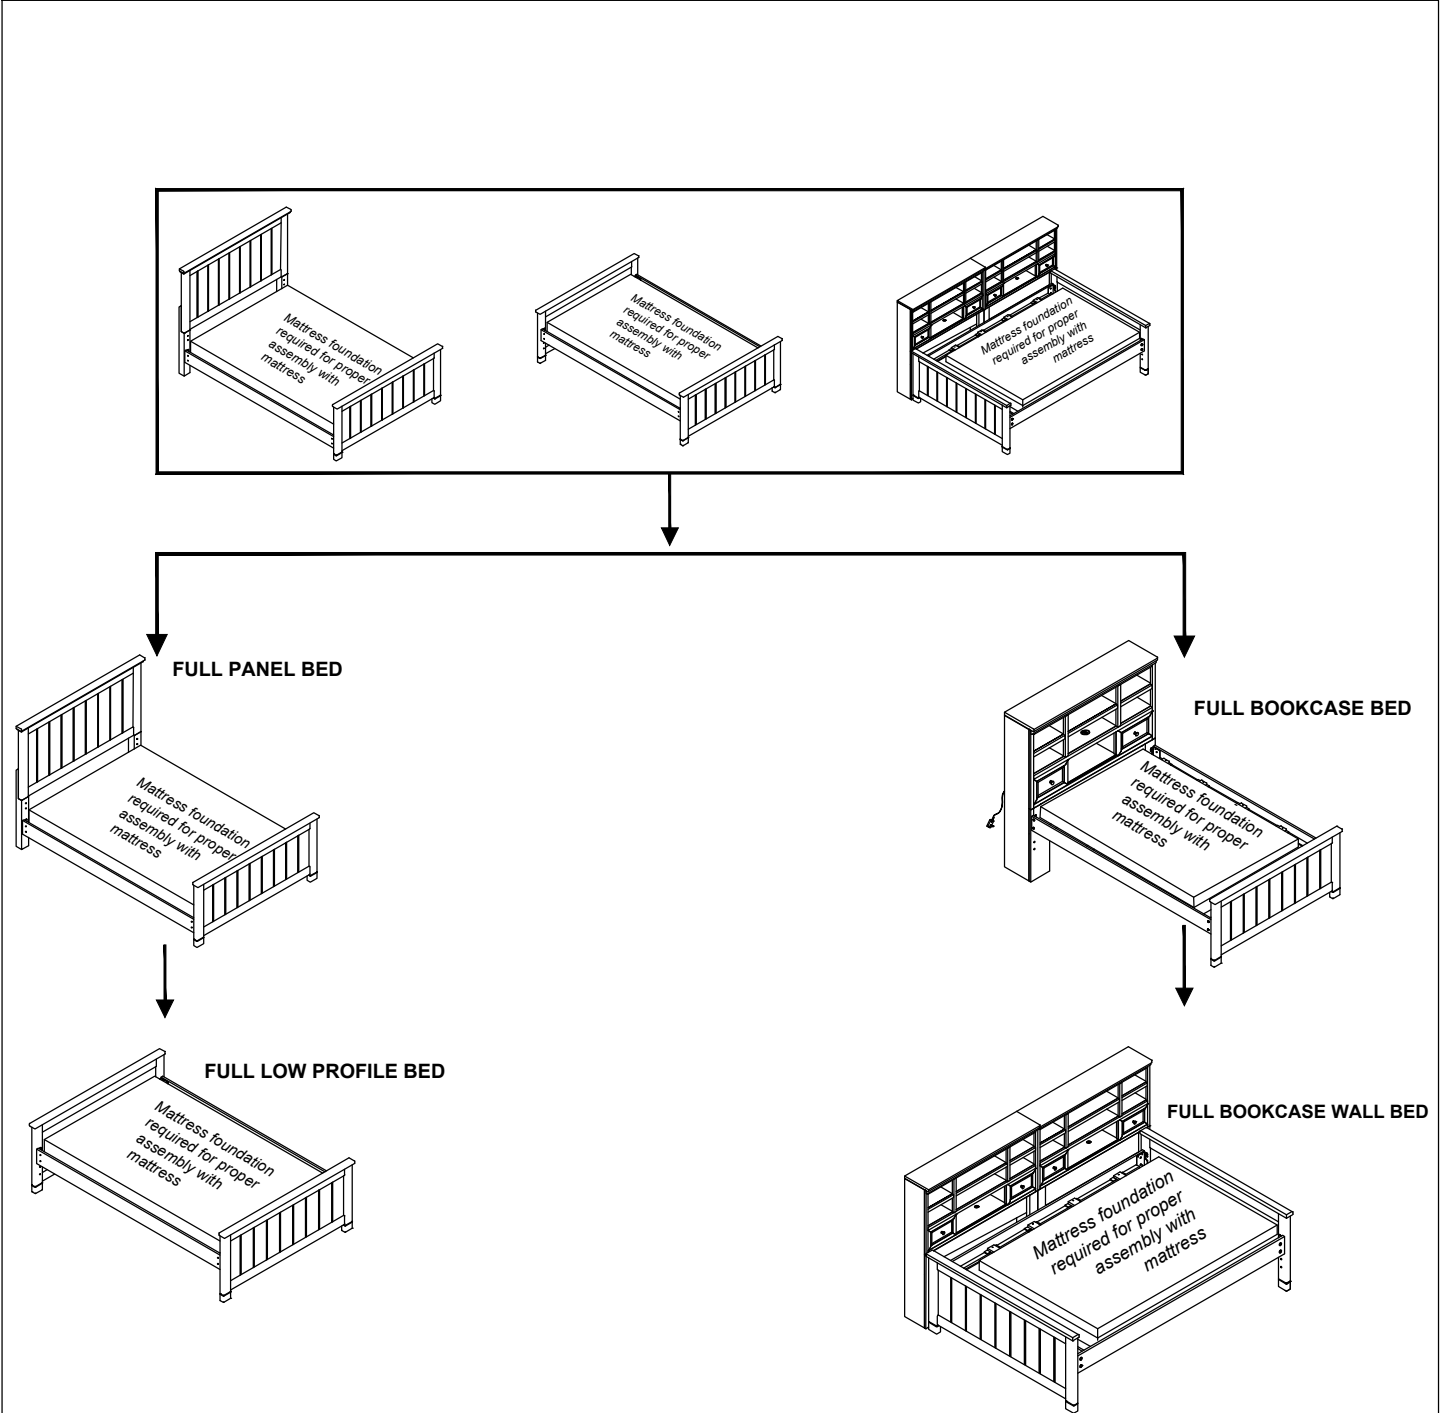

COTTAGE COLORS 2.0

FULL PANEL FOOTBOARD W/ 5PC SLATS & SUPPORT LEGS

Thank you for purchasing this quality product. Be sure to check all packing material carefully for small parts which may have come loose inside the carton during shipment. Identify any count all parts and compare with the parts list below. Read all instructions before assembling bed and keep these instruction for future reference.

Assembly Instructions:

DO NOT USE SUBSTITUTE PARTS. PLEASE CONTACT YOUR RETAIL STORE OR WWW.ROOMSTOGO.COM WITH SERVICE OR PARTS REPLACEMENT REQUEST.

This product is manufactured by (JSFC) for **ROOMS TO GO | KIDS**