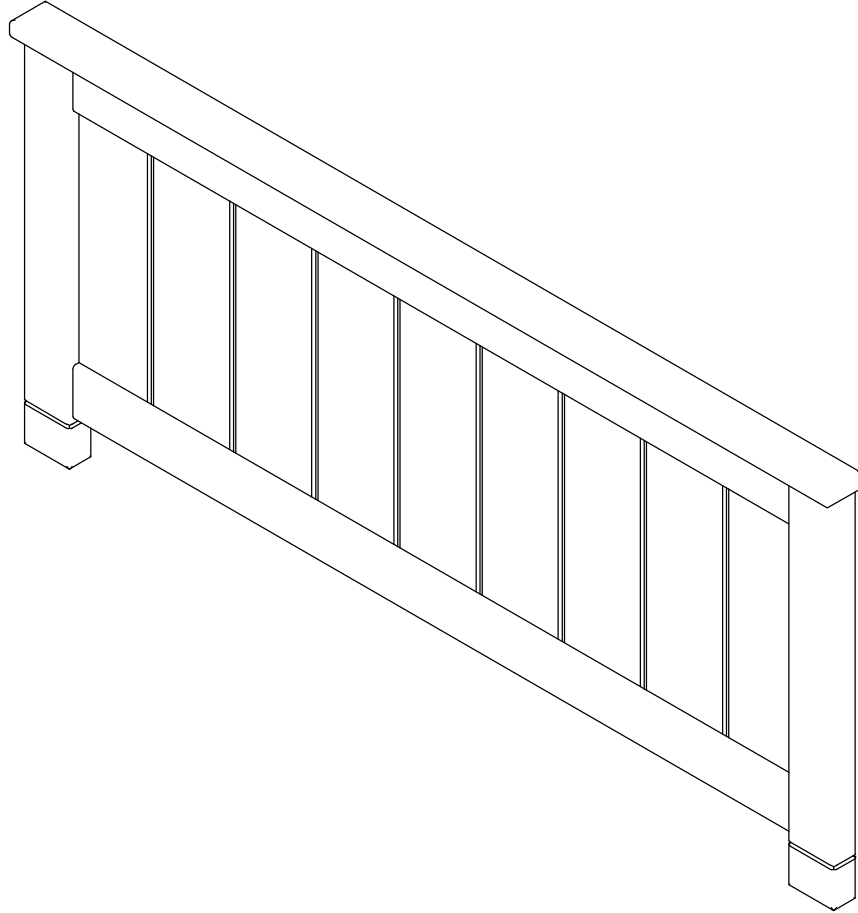

COTTAGE COLORS 2.0

FULL PANEL FOOTBOARD W/ 5PC SLATS & SUPPORT LEGS

SKU#	STYLE	COLOR	ITEM DESCRIPTION
35122302	225-FPFBW	WHITE	FULL PANEL FOOTBOARD W/ 5PC SLATS & SUPPORT LEGS
35122326	225-FPFBG	GRAY	FULL PANEL FOOTBOARD W/ 5PC SLATS & SUPPORT LEGS
35122338	225-FPFBNB	NAVY BLUE	FULL PANEL FOOTBOARD W/ 5PC SLATS & SUPPORT LEGS
35122314	225-FPFB	BLACK	FULL PANEL FOOTBOARD W/ 5PC SLATS & SUPPORT LEGS

FULL PANEL FOOTBOARD W/ 5PC SLATS & SUPPORT LEGS

FULL PANEL FOOTBOARD PART LIST			
	ITEM DISCRPTION	IMAGE	QTY
A	FOOTBOARD		1 PC
C	SLAT		5 PCS
E	SUPPORT LEG		5 PCS
F	EXTENTION		5 PCS

TWIN/FULL SIDE RAIL PART LIST			
	ITEM DISCRPTION	IMAGE	QTY
B	SIDE RAIL (Sold separately)		2 PCS