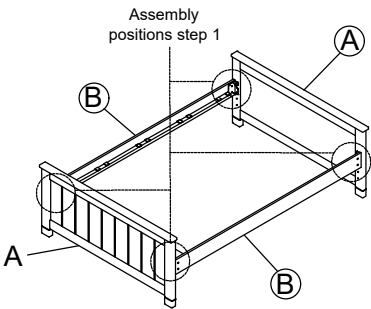

Assembly Instructions:

REMAKE: FULL BOOKCASE WALL BED USES HIGH POSITION ONLY. AFTER ASSEMBLING, YOU WILL HAVE ONE EXTRA SLAT ROLL FOR FULL BOOKCASE WALL BED OPTION.

Secure support leg (E) and extension (F) to the Slat (C) by screwing into place. Attach Slats (C) to Side Rail (B) and Tighten the screws (2) to the Side Rail (B) with a Philips Screwdriver(3) (Not provided) by screwing the screws into place.