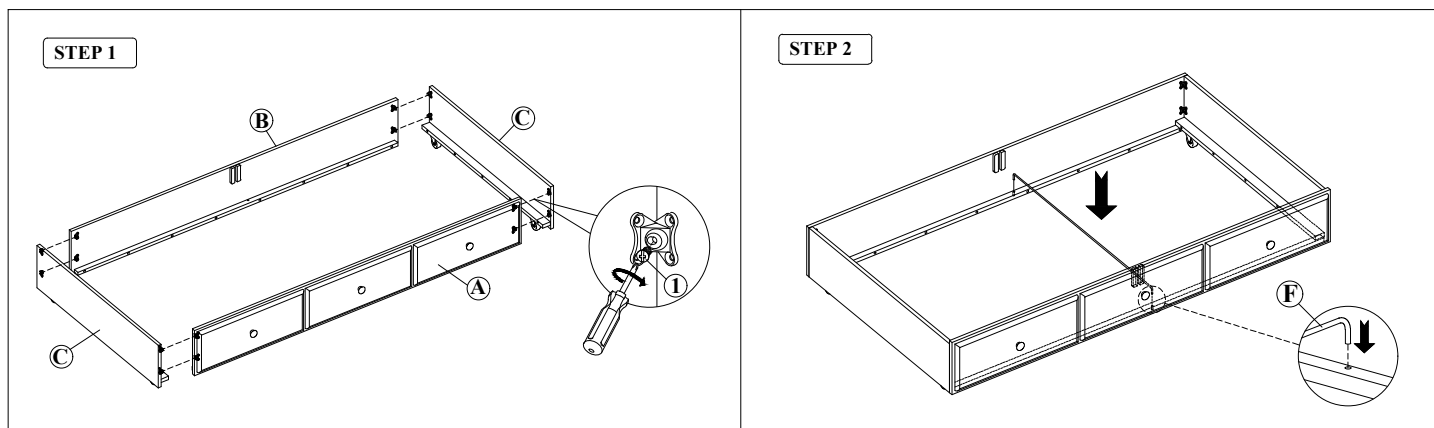

SOUTH BEND TWIN STORAGE TRUNDLE

Thank you for purchasing this quality product. Be sure to check all packing material carefully for small parts which may have come loose inside the carton during shipment. Identify and count all parts and compare with the parts list below. Read all instructions before assembling and keep these instructions for future reference.

Assembly Instructions:

Assemble the front panel and back panel to side panels

Assemble Stable bar to the cleat on front panel and back panel