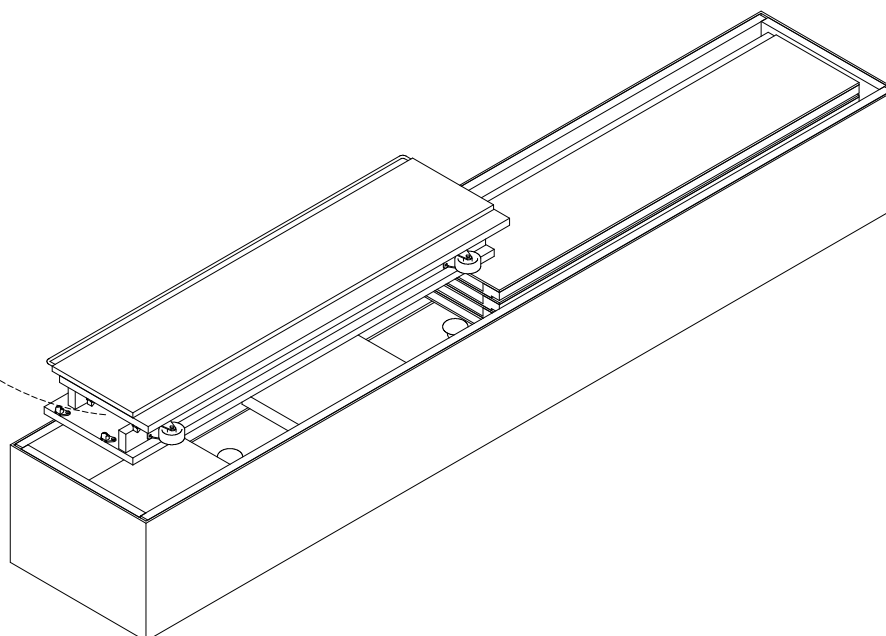

3452950P- FULL POSTER BED w/ 1 STORAGE SIDE RAIL & TWIN STORAGE TRUNDLE - WHITE				
NO.	RTG SKU#	STYLE#	DESCRIPTION	QUANTITY
1	34829501	295-940	Full Poster Headboard	1
2	34929503	295-942	Full Poster Footboard W/ 5 slats	1
3	35729500	295-980	Storage Side Rail	1
4	35529506	295-031	Twin/Full 1 PC Side Rails	1
5	35629508	295-805	Twin Storage Trundle	1

3522750P - FULL BOOKCASE BED w/ 1 STORAGE SIDE RAIL & TWIN STORAGE TRUNDLE - CHERRY				
NO.	RTG SKU#	STYLE#	DESCRIPTION	QUANTITY
1	35327508	275-947	Full Bookcase Headboard with USB	1
2	35427500	275-948	Full Bookcase Footboard W/ 5 slats	1
3	35727506	275-980	Storage Side Rail	1
4	35527502	275-031	Twin/Full 1 PC Side Rails	1
5	35627504	275-805	Twin Storage Trundle	1

3522950P - FULL BOOKCASE BED w/ 1 STORAGE SIDE RAIL & TWIN STORAGE TRUNDLE - WHITE				
NO.	RTG SKU#	STYLE#	DESCRIPTION	QUANTITY
1	35329502	295-947	Full Bookcase Headboard with USB	1
2	35429504	295-948	Full Bookcase Footboard W/ 5 slats	1
3	35729500	295-980	Storage Side Rail	1
4	35529506	295-031	Twin/Full 1 PC Side Rails	1
5	35629508	295-805	Twin Storage Trundle	1

Hardware pack location

RTG SKU#	STYLE#	COLOR	DESCRIPTION
35627504	275-805	Cherry	Twin Storage Trundle
35629508	295-805	White	Twin Storage Trundle

HARDWARE PACK

DO NOT USE SUBSTITUTE PARTS.

PLEASE CONTACT YOUR RETAIL STORE OR WWW.ROOMSTOGO.COM WITH SERVICE OR PARTS REPLACEMENT REQUEST

This product is manufactured by INRM for **ROOMS TO GO | KIDS™**