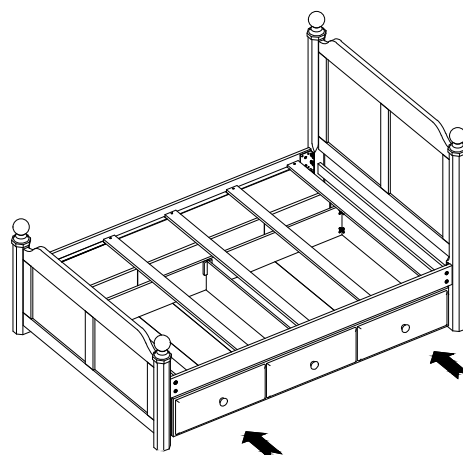

Full Poster bed only w/ 1 Storage side rail & Twin Storage Trundle