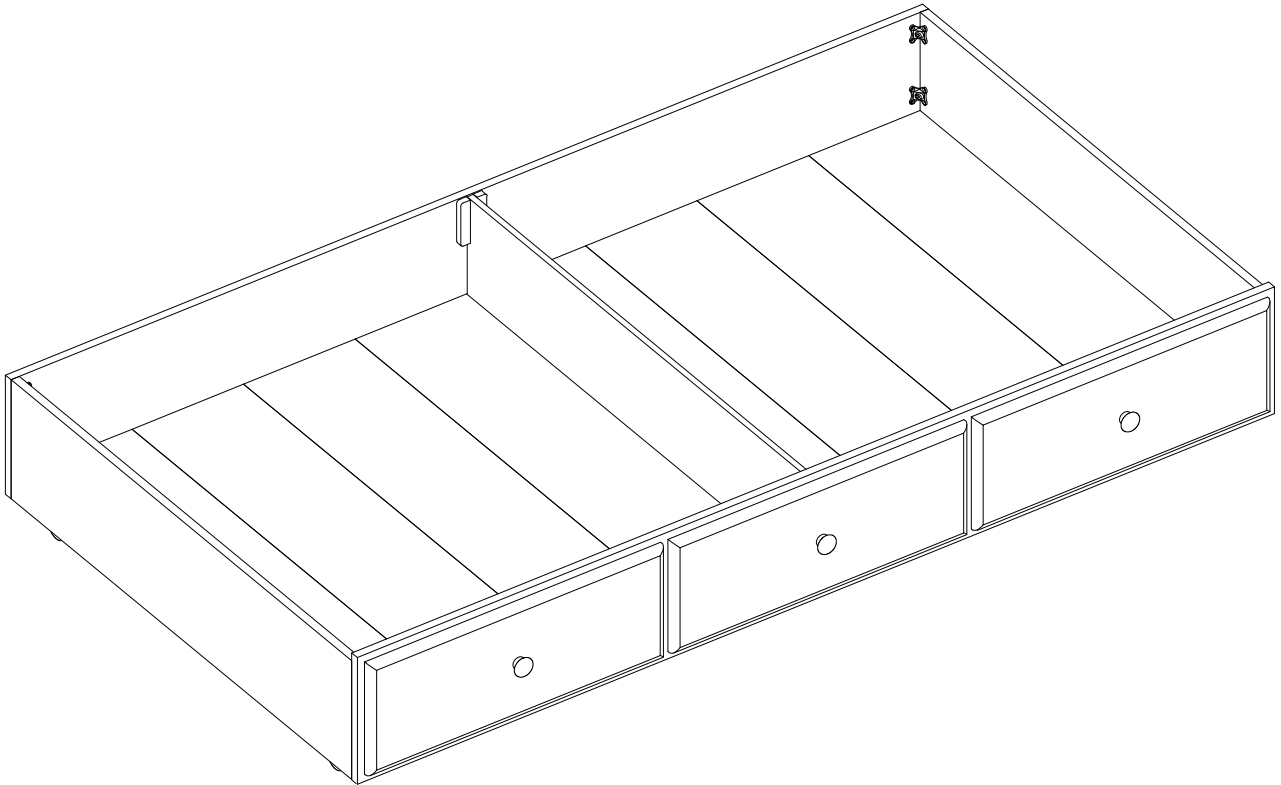

SOUTH BEND TWIN STORAGE TRUNDLE

PART LIST

NO.	ITEM DESCRIPTION	IMAGE	Q'TY
A	Front Panel		1PC
B	Back Panel		1PC
C	Side Panel		2PCS
D	Bottom panel		2PCS
E	Divider		1PC
F	Stable Bar		1PC

HARDWARE LIST

NO.	ITEM DESCRIPTION	IMAGE	Q'TY
1	Bolt M5*10mm		8PCS

This product is manufactured by INRM for **ROOMS TO GO | KIDS™**

SOUTH BEND TWIN STORAGE TRUNDLE

3452750P - FULL POSTER BED w/ 1 STORAGE SIDE RAIL & TWIN STORAGE TRUNDLE - CHERRY				
NO.	RTG SKU#	STYLE#	DESCRIPTION	QUANTITY
1	34827507	275-940	Full Poster Headboard	1
2	34927509	275-942	Full Poster Footboard W/ 5 slats	1
3	35727506	275-980	Storage Side Rail	1
4	35527502	275-031	Twin/Full 1 PC Side Rails	1
5	35627504	275-805	Twin Storage Trundle	1

3452950P- FULL POSTER BED w/ 1 STORAGE SIDE RAIL & TWIN STORAGE TRUNDLE - WHITE				
NO.	RTG SKU#	STYLE#	DESCRIPTION	QUANTITY
1	34829501	295-940	Full Poster Headboard	1
2	34929503	295-942	Full Poster Footboard W/ 5 slats	1
3	35729500	295-980	Storage Side Rail	1
4	35529506	295-031	Twin/Full 1 PC Side Rails	1
5	35629508	295-805	Twin Storage Trundle	1

3522750P - FULL BOOKCASE BED w/ 1 STORAGE SIDE RAIL & TWIN STORAGE TRUNDLE - CHERRY				
NO.	RTG SKU#	STYLE#	DESCRIPTION	QUANTITY
1	35327508	275-947	Full Bookcase Headboard with USB	1
2	35427500	275-948	Full Bookcase Footboard W/ 5 slats	1
3	35727506	275-980	Storage Side Rail	1
4	35527502	275-031	Twin/Full 1 PC Side Rails	1
5	35627504	275-805	Twin Storage Trundle	1