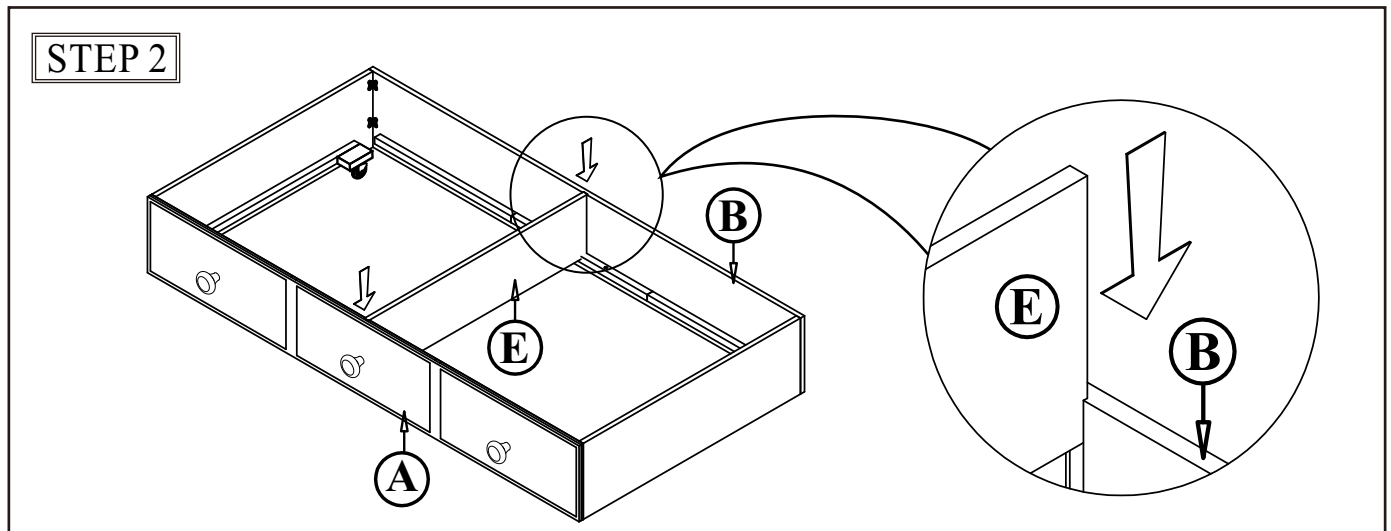

Attach Partition Panel (E) to Front Rail (A) and Back Rail (B)