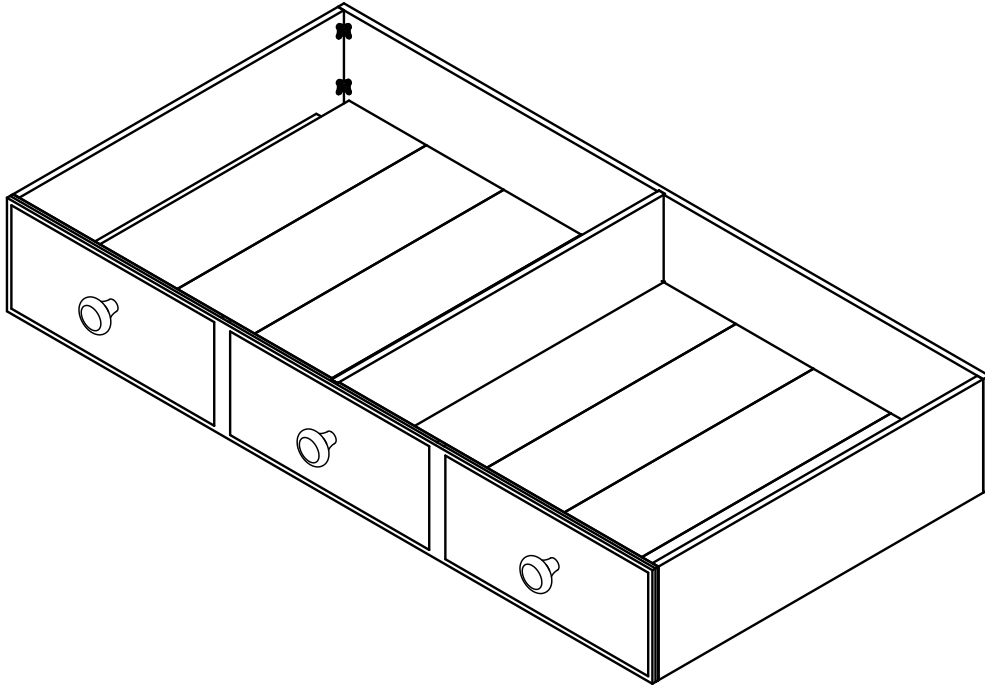

## TWIN STORAGE TRUNDLE

6810 RECLAIMED WHITE			
RTG SKU	STYLE#	ITEM DESCRIPTION	QTY
35668106	6810 - 906	Twin Storage Trundle	1 Pc

6820 RECLAIMED BLUE			
RTG SKU	STYLE#	ITEM DESCRIPTION	QTY
35668207	6820 - 906	Twin Storage Trundle	1 Pc

TWIN STORAGE TRUNDLE PARTS LIST			
CODE	ITEM DESCRIPTION	IMAGE	QTY
A	Front Rail		1 Pc
B	Back Rail		1 Pc
C	End Rail		2 Pcs
D	Panel Packs		2 Pcs
E	Partition Panel		1 Pc

CODE	HARDWARE LIST	IMAGE	QTY
1	Stabilizer Bar 8 x 32 x 963		1 Pc
2	Plastic Protector 16 x 26 x 150		2 Pcs
3	Screw Ø8 x 5/8"		6 Pcs
4	Screw driver ( not included )		⊕