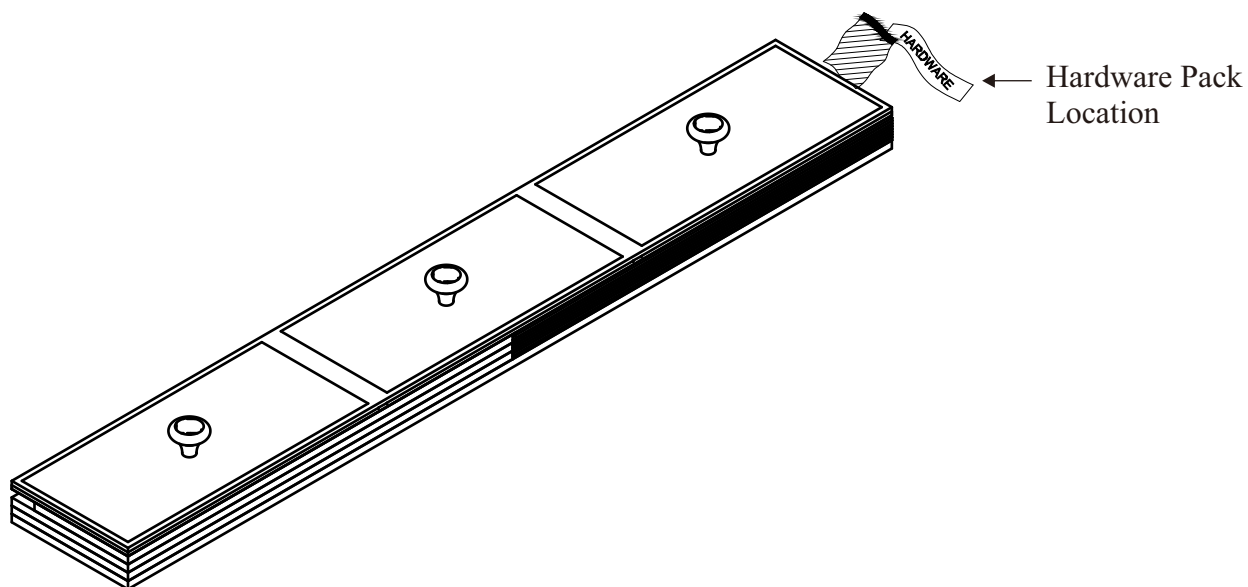

Thank you for purchasing this quality product. Be sure to check all packing material carefully for small parts which may have come loose inside the carton during shipment. Identify and count all parts and compare with the parts list below. Read all instructions before assembling and keep these instructions for future reference.

HARDWARE PACK LOCATION

This product is manufactured by RCKF for **ROOMS TO GO** | **KIDS™**

DO NOT USE SUBSTITUTE PARTS. PLEASE CONTACT YOUR RETAIL STORE OR WWW.ROOMSTOGO.COM WITH SERVICE OR PARTS REPLACEMENT REQUEST