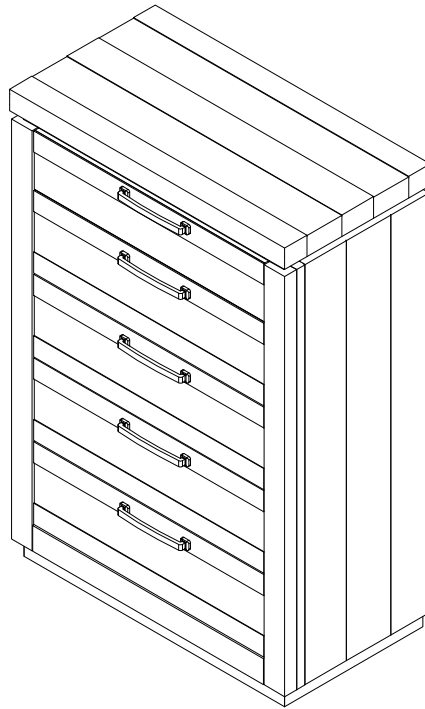

WESTOVER HILLS JR. CHEST

"This group's finish comes with rustic woods; these are not manufacturing defects."

RTG SKU	STYLE#	FINISH	ITEM DESCRIPTION
35667104	6710Y - 4AN	RECLAIMED BROWN	CHEST
35677105	7710Y - 4AN	RECLAIMED GRAY	CHEST

CODE	PART LIST		QTY	CODE	HARDWARE LIST	QTY
1		Chest	1 Pc	A	Furniture tipping restraint (Screw driver is not included) (Customer to assemble) 	1 Set

This product is manufactured by ALAM for **ROOMS TO GO** | **KIDS™**