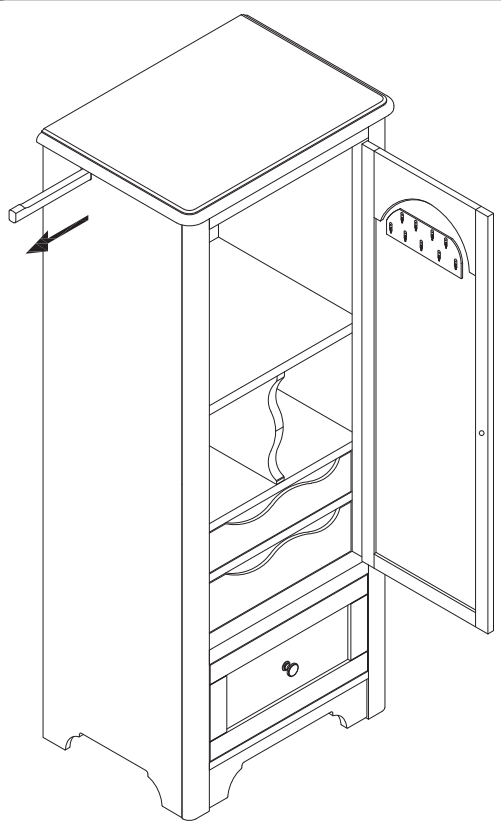

Thank you for purchasing this quality product. Be sure to check all packing materials carefully for small parts which may have come loose inside the carton during shipment. Identify and count all parts and compare with the parts list. Read all instructions before assembling furniture and keep these instructions for future reference.

Assembly Instructions:

WARNING

CHOKING HAZARD – Small Parts
This piece contains small parts, not intended for children under 3 years of age.