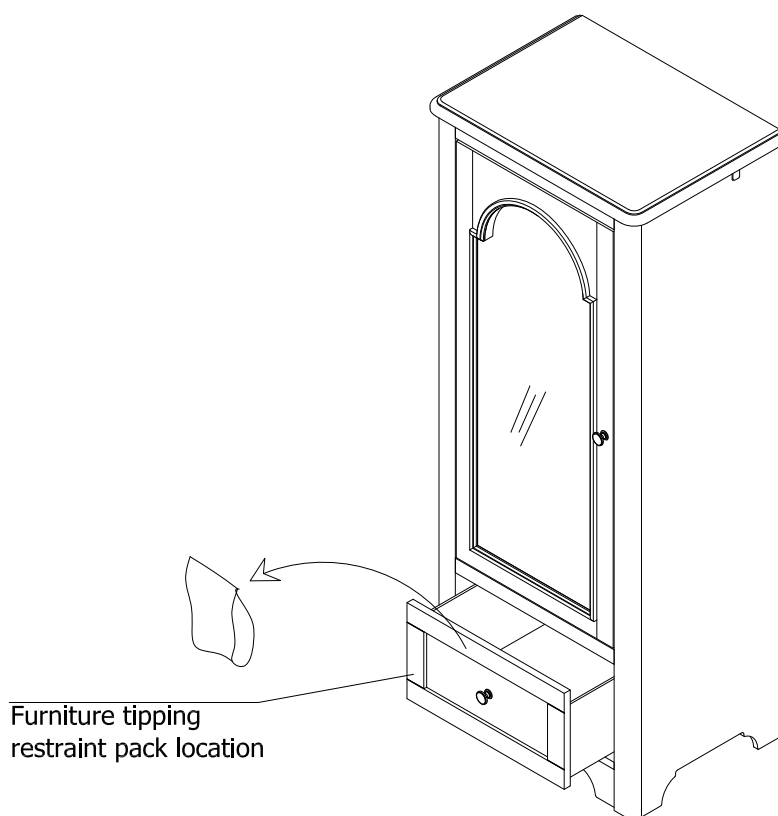

COUNTRY HOLLOW

MIRRORED DOOR CHEST

35699517 MIRRORED DOOR CHEST - FAWN

	RTG SKU	STYLE#	ITEM DESCRIPTION	IMAGE	QTY
A	35699517	9951-2400	MIRRORED DOOR CHEST		1

HARDWARE LIST

	ITEM DESCRIPTION	IMAGE	QTY
1	FURNITURE TIPPING RESTRAINT		1 SET

DO NOT USE SUBSTITUTE PARTS.
PLEASE CONTACT YOUR RETAIL STORE OR WWW.ROOMSTOGO.COM WITH SERVICE OR PARTS REPLACEMENT REQUEST.

This product is manufactured by LEGC for **ROOMS TO GO** | **KIDS**

Hardware Pack Location

35699517 MIRRORED DOOR CHEST - FAWN			
	RTG SKU	STYLE#	ITEM DESCRIPTION
A	35699517	9951-2400	MIRRORED DOOR CHEST

DO NOT USE SUBSTITUTE PARTS.
PLEASE CONTACT YOUR RETAIL STORE OR WWW.ROOMSTOGO.COM WITH SERVICE OR PARTS
REPLACEMENT REQUEST.