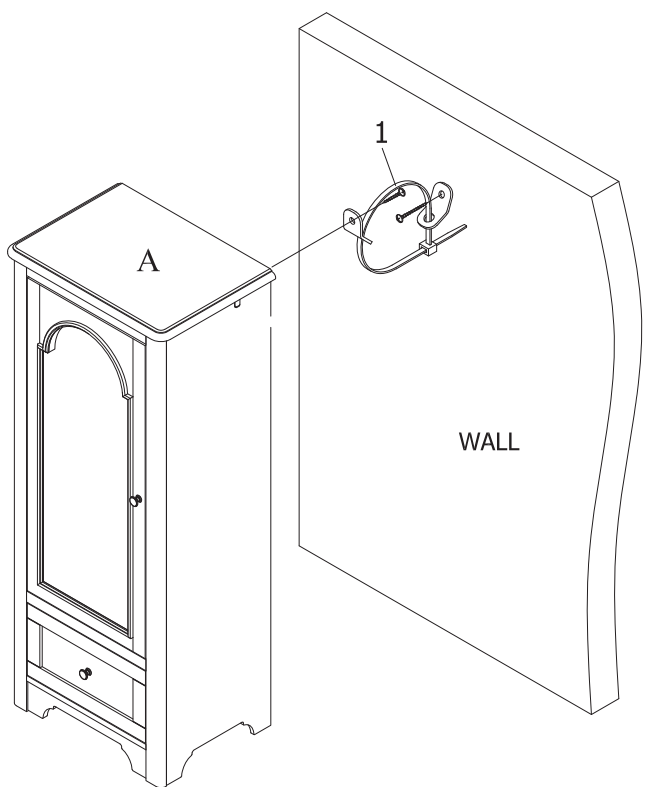

COUNTRY HOLLOW

MIRRORED DOOR CHEST

35699517 MIRRORED DOOR CHEST - FAWN

	RTG SKU	STYLE#	ITEM DESCRIPTION	IMAGE	QTY
A	35699517	9951-2400	MIRRORED DOOR CHEST		1

HARDWARE LIST

	ITEM DESCRIPTION	IMAGE	QTY
1	FURNITURE TIPPING RESTRAINT		1 SET

35699517 MIRRORED DOOR CHEST - FAWN			
	RTG SKU	STYLE#	ITEM DESCRIPTION
A	35699517	9951-2400	MIRRORED DOOR CHEST

DO NOT USE SUBSTITUTE PARTS.
PLEASE CONTACT YOUR RETAIL STORE OR WWW.ROOMSTOGO.COM WITH SERVICE OR PARTS
REPLACEMENT REQUEST.

This product is manufactured by LEGC for **ROOMS TO GO** | **KIDS**

Thank you for purchasing this quality product. Be sure to check all packing materials carefully for small parts which may have come loose inside the carton during shipment. Identify and count all parts and compare with the parts list. Read all instructions before assembling furniture and keep these instructions for future reference.

Assembly Instructions:

WARNING

CHOKING HAZARD – Small Parts
This piece contains small parts, not intended for children under 3 years of age.

*Screwdriver is not included.

DO NOT USE SUBSTITUTE PARTS.
PLEASE CONTACT YOUR RETAIL STORE OR WWW.ROOMSTOGO.COM WITH SERVICE OR PARTS
REPLACEMENT REQUEST.