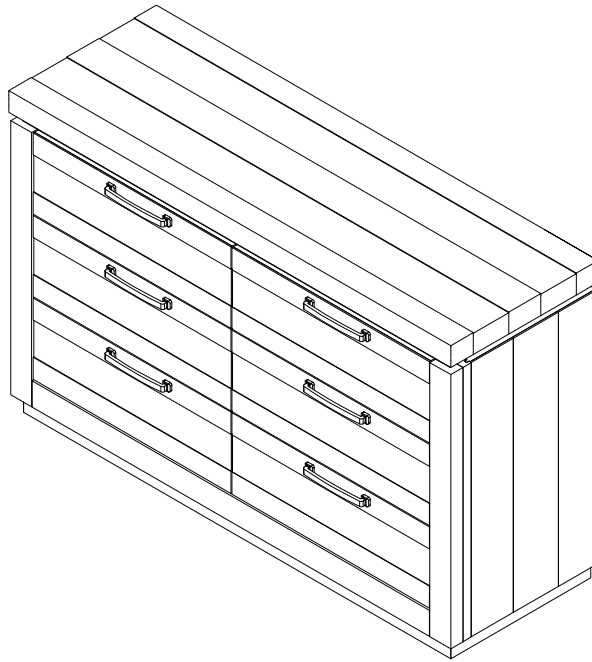

ASSEMBLY INSTRUCTIONS

Note : Screw driver is not included

This product is manufactured by ALAM for **ROOMS TO GO | KIDS**

DO NOT USE SUBTITUTE PARTS. PLEASE CONTACT YOUR RETAIL STORE OR WWW.ROOMSTOGO.COM WITH SERVICE OR PARTS REPLACEMENT REQUEST

WESTOVER HILLS JR. DRESSER

RTG SKU	STYLE#	FINISH	ITEM DESCRIPTION
35767106	6710Y - 1N	RECLAIMED BROWN	DRESSER
35777107	7710Y - 1N	RECLAIMED GRAY	DRESSER

CODE	PART LIST		QTY	CODE	HARDWARE LIST	QTY
1		Dresser	1 Pc	A	Furniture tipping restraint (Screw driver is not included) 	1 Set