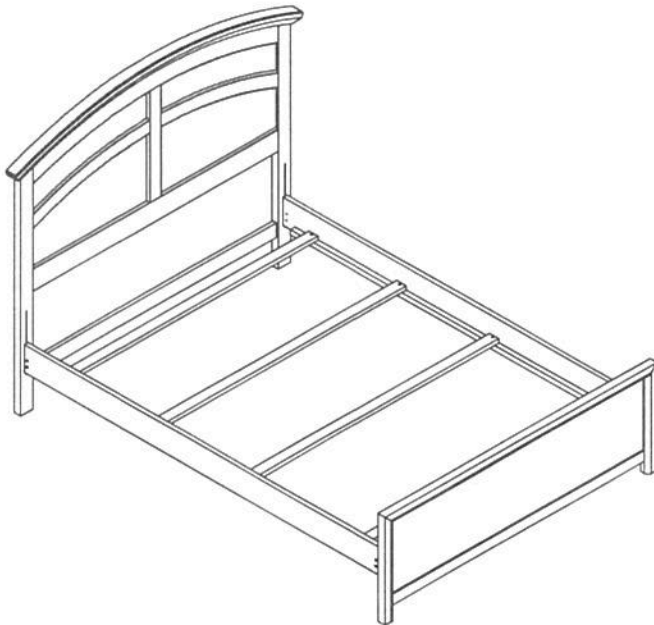

Assembly Instructions

GLOB 1497-16T-1, 06T/F-3, 15T-2 Twin Panel Bed SKU# 34914970, 35914971, 35214977
 GLOB 1597-16T-1, 06T/F-3, 15T-2 Twin Panel Bed SKU# 34914982, 35914983, 35214989
 GLOB 1497-16F-1, 06T/F-3, 15F-2 Full Panel Bed SKU# 35514973, 35914971, 35814979
 GLOB 1597-16F-1, 06T/F-3, 15F-2 Full Panel Bed SKU# 35514985, 35914983, 35814981

Parts list			Q'ty
a		Headboard	1pc
b		Side Rail	2pcs
c		Footboard	1pc
d		Slat	4pcs

Step	Code	Hardware	Q'TY
2	A	Screw #8x1" 	8pcs

Full Panel Bed

Twin Panel Bed

Hardware Pack Location(s):

GLOB 1497-15T-2 Twin Low Footboard, SKU#35214977
 GLOB 1597-15T-2 Twin Low Footboard, SKU#35214989
 GLOB 1497-15F-2 Full Low Footboard, SKU#35814979
 GLOB 1597-15F-2 Full Low Footboard, SKU#35814981