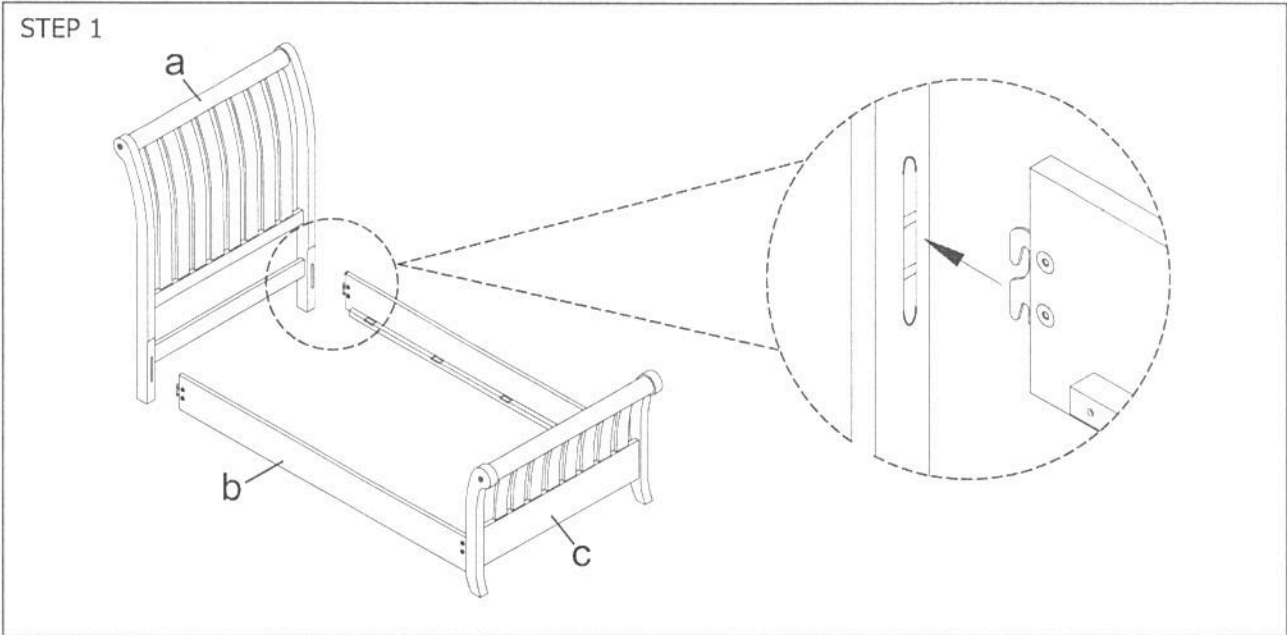

Attach Side rails to the Headboard and Footboard.