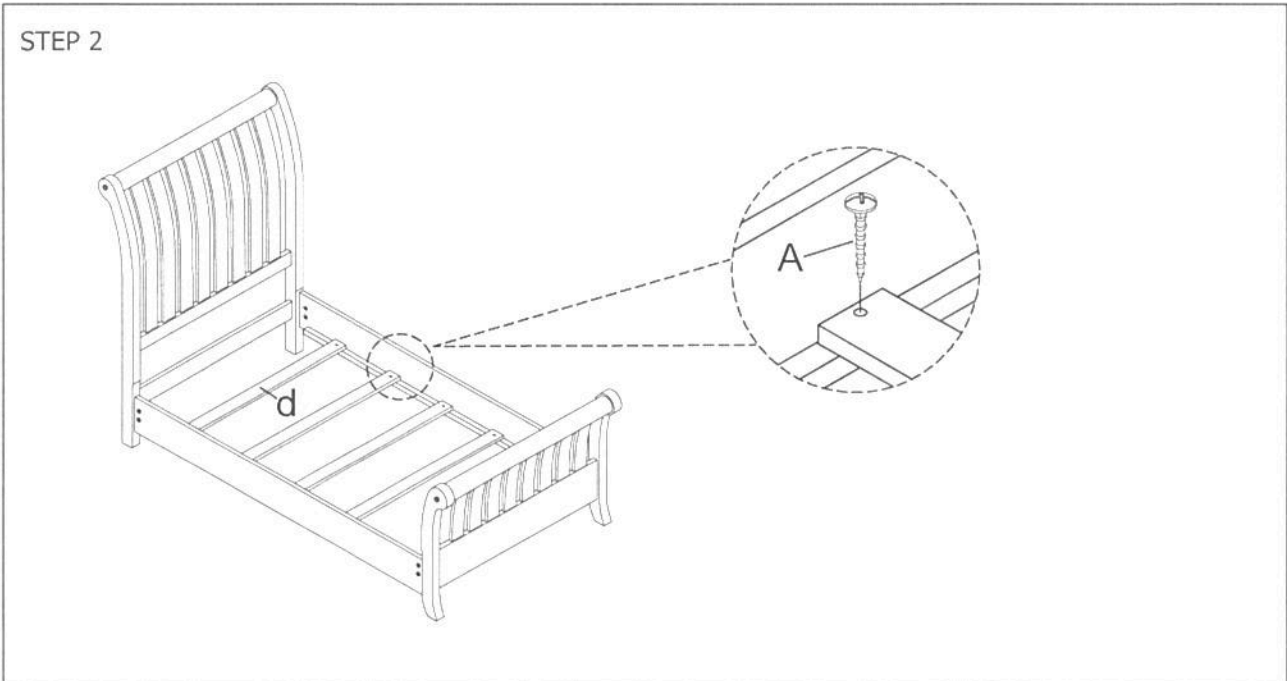

Screw all slats to Side rails.