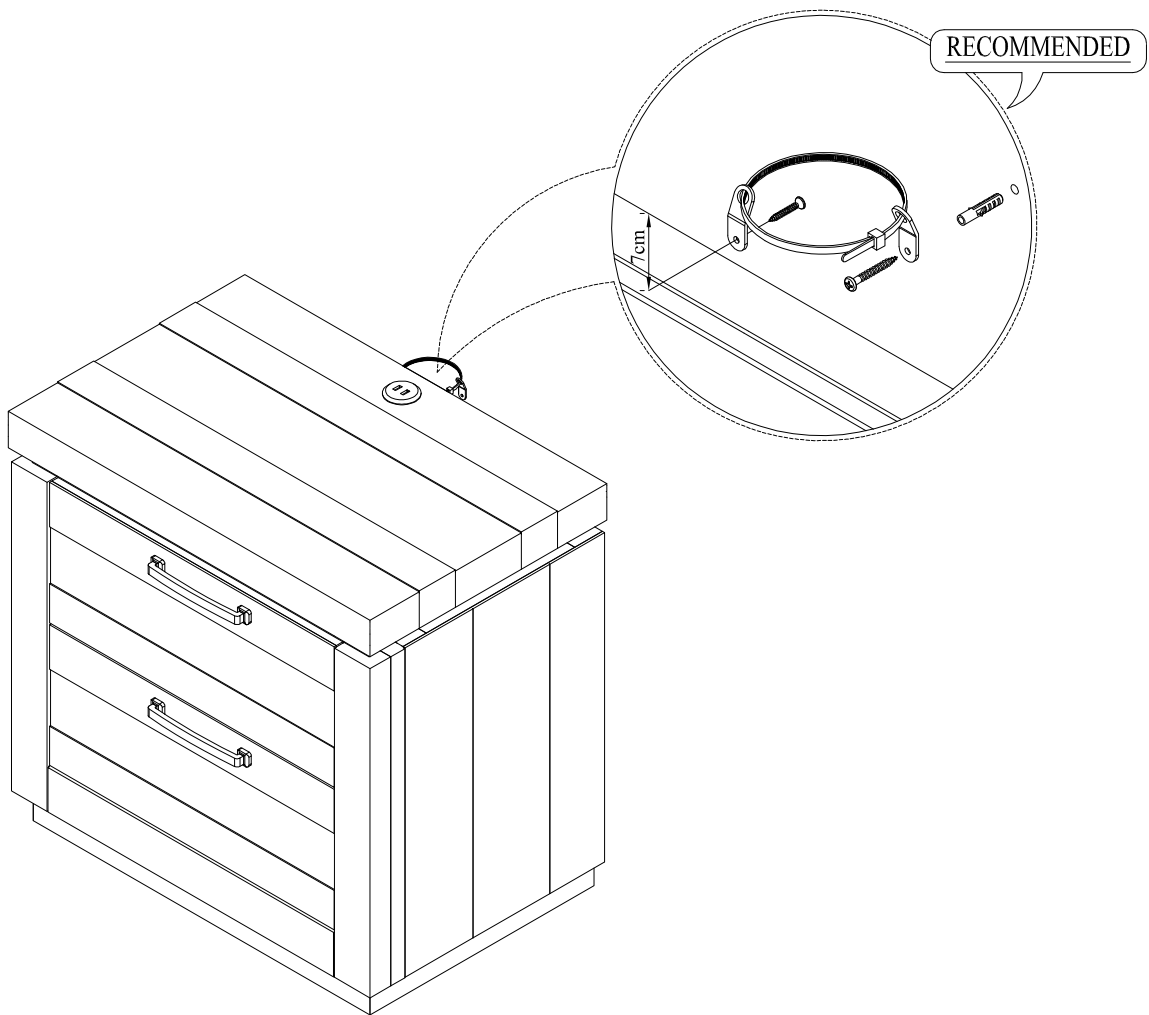

Thank you for purchasing this quality product. Be sure to check all packing material carefully for small parts which may have come loose inside the carton during shipment. Identify and count all parts and compare with the parts list below. Read all instructions before assembling and keep these instructions for future reference.

ASSEMBLY INSTRUCTIONS

Note : Screw driver is not included

This product is manufactured by ALAM for **ROOMS TO GO | KIDS™**

DO NOT USE SUBSTITUTE PARTS. PLEASE CONTACT YOUR RETAIL STORE OR WWW.ROOMSTOGO.COM
WITH SERVICE OR PARTS REPLACEMENT REQUEST