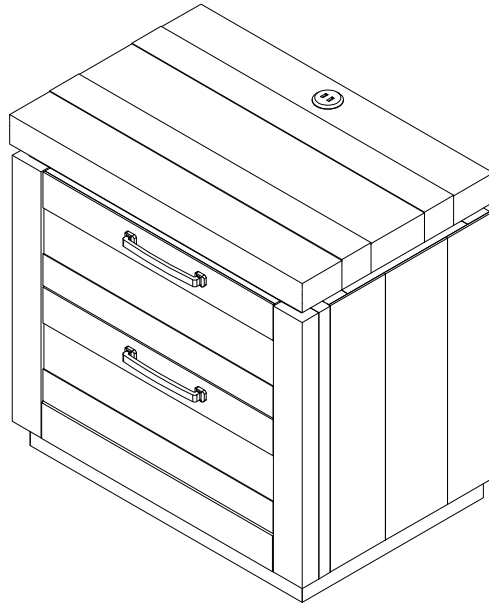

WESTOVER HILLS JR.

2 DRW NIGHTSTAND

RTG SKU	STYLE#	FINISH	ITEM DESCRIPTION
35867108	6710Y - 3AN	RECLAIMED BROWN	2DRW NIGHTSTAND
35877109	7710Y - 3AN	RECLAIMED GRAY	2DRW NIGHTSTAND

CODE	PART LIST		QTY	CODE	HARDWARE LIST	QTY
1		Nightstand	1 Pc	A	Furniture tipping restraint (Screw driver is not included) 	1 Set

This product is manufactured by ALAM for **ROOMS TO GO | KIDS**

DO NOT USE SUBTITUTE PARTS. PLEASE CONTACT YOUR RETAIL STORE OR WWW.ROOMSTOGO.COM
WITH SERVICE OR PARTS REPLACEMENT REQUEST

Thank you for purchasing this quality product. Be sure to check all packing material carefully for small parts which may have come loose inside the carton during shipment. Identify and count all parts and compare with the parts list below. Read all instructions before assembling and keep these instructions for future reference.