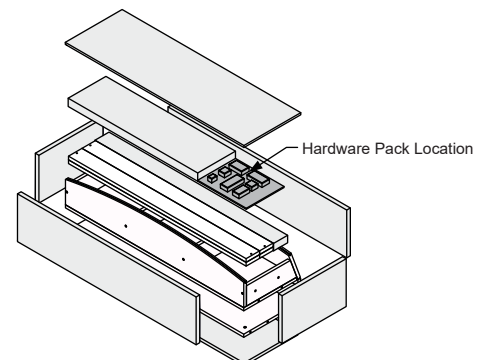

DO NOT USE SUBSTITUTE PARTS. PLEASE CONTACT YOUR RETAIL STORE OR WWW.ROOMSTOGO.COM WITH SERVICE OR PARTS REPLACEMENT REQUEST

This product is manufactured by SYHF for **ROOMS TO GO** | **KIDS™**