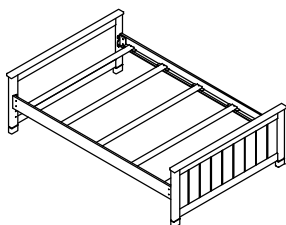

TWIN XL LOW PROFILE BED

3412230P - TWIN XL LOW PROFILE BED - WHITE		3412232P - TWIN XL LOW PROFILE BED - GRAY		DESCRIPTION
SKU	STYLE#	SKU	STYLE#	
34822305	225-TPFBW	34822329	225-TPFBG	TWIN PANEL FOOTBOARD W/ 5PC SLATS
34822305	225-TPFBW	34822329	225-TPFBG	TWIN PANEL FOOTBOARD W/ 5PC SLATS
35322306	225-XLSRW	35322320	225-XLSRG	2 PCS TWIN XL SIDE RAILS

3412233P - TWIN XL LOW PROFILE BED - NAVY BLUE		3412231P - TWIN XL LOW PROFILE BED - BLACK		DESCRIPTION
SKU	STYLE#	SKU	STYLE#	
34822331	225-TPFBNB	34822317	225-TPFB	TWIN PANEL FOOTBOARD W/ 5PC SLATS
34822331	225-TPFBNB	34822317	225-TPFB	TWIN PANEL FOOTBOARD W/ 5PC SLATS
35322332	225-XLSRNB	35322318	225-XLSRB	2 PCS TWIN XL SIDE RAILS

DO NOT USE SUBSTITUTE PARTS. PLEASE CONTACT YOUR RETAIL STORE OR WWW.ROOMSTOGO.COM WITH SERVICE OR PARTS REPLACEMENT REQUEST.

This product is manufactured by (JSFC) for **ROOMS TO GO | KIDS**