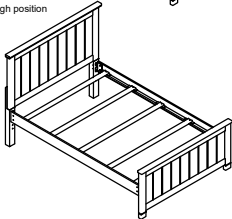

Read all instructions before assembling bed and keep these instruction for future reference.

OPTION 1:
Side rails in
low position

OPTION 2:
Side rails in
high position

TWIN PANEL BED

3472230P - TWIN PANEL BED - WHITE		3472232P - TWIN PANEL BED - GRAY		DESCRIPTION
SKU	STYLE#	SKU	STYLE#	
34622301	225-TPHBW	34622325	225-TPHBG	TWIN PANEL HEADBOARD
34822305	225-TPFBW	34822329	225-TPFBG	TWIN PANEL FOOTBOARD W/ 5PC SLATS
35222304	225-TFSRW	35222328	225-TFSRG	2 PCS TWIN/FULL SIDE RAILS