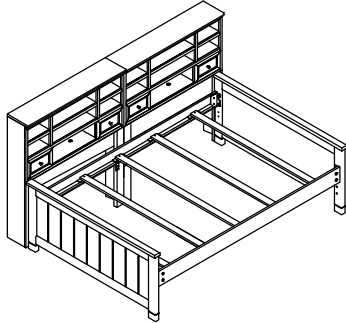

COTTAGE COLORS 2.0

TWIN PANEL FOOTBOARD W/ 5PC SLATS

Thank you for purchasing this quality product. Be sure to check all packing material carefully for small parts which may have come loose inside the carton during shipment. Identify any count all parts and compare with the parts list below. Read all instructions before assembling bed and keep these instruction for future reference.

TWIN BOOKCASE WALL BED

3612230P - TWIN BOOKCASE WALL BED - WHITE		3612232P - TWIN BOOKCASE WALL BED - GRAY		DESCRIPTION
SKU	STYLE#	SKU	STYLE#	
34722303	225-TBHBW	34722327	225-TBHBG	TWIN BOOKCASE HEADBOARD W/ USB
34722303	225-TBHBW	34722327	225-TBHBG	TWIN BOOKCASE HEADBOARD W/ USB
34822305	225-TPFBW	34822329	225-TPFBG	TWIN PANEL FOOTBOARD W/ 5PC SLATS
34822305	225-TPFBW	34822329	225-TPFBG	TWIN PANEL FOOTBOARD W/ 5PC SLATS
35222304	225-TFSRW	35222328	225-TFSRG	2 PCS TWIN/FULL SIDE RAILS

3612233P - TWIN BOOKCASE WALL BED - NAVY BLUE		3612231P - TWIN BOOKCASE WALL BED - BLACK		DESCRIPTION
SKU	STYLE#	SKU	STYLE#	
34722339	225-TBHBNB	34722315	225-TBHBB	TWIN BOOKCASE HEADBOARD W/ USB
34722339	225-TBHBNB	34722315	225-TBHBB	TWIN BOOKCASE HEADBOARD W/ USB
34822331	225-TPFBNB	34822317	225-TPFBB	TWIN PANEL FOOTBOARD W/ 5PC SLATS
34822331	225-TPFBNB	34822317	225-TPFBB	TWIN PANEL FOOTBOARD W/ 5PC SLATS
35222330	225-TFSRNB	35222316	225-TFSRB	2 PCS TWIN/FULL SIDE RAILS