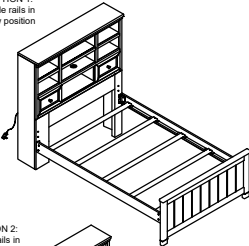

OPTION 2:
Side rails in
high position