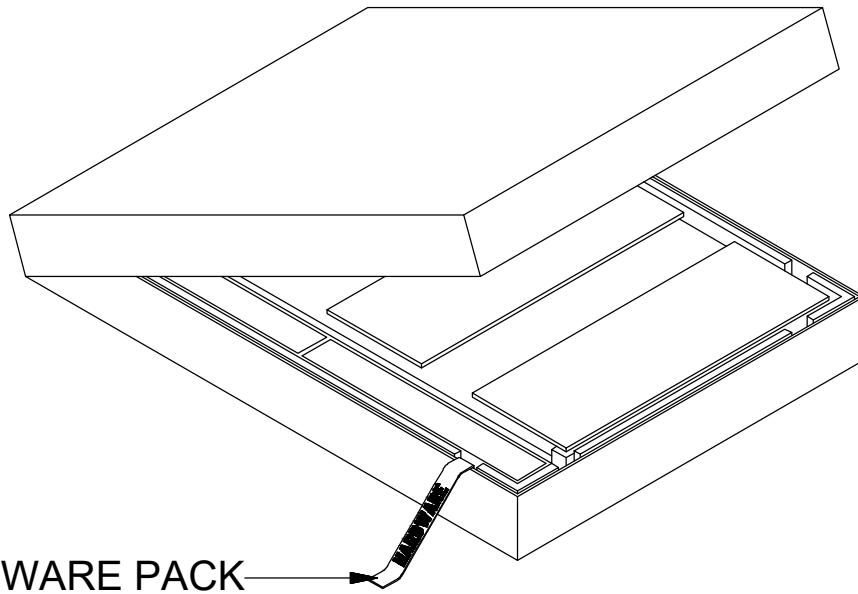

COTTAGE COLORS 2.0

TWIN PANEL FOOTBOARD W/ 5PC SLATS

TWIN PANEL FOOTBOARD PART LIST			
	ITEM DISCRIPTION	IMAGE	QTY
A	FOOTBOARD		1 PC
C	SLAT		5 PCS

TWIN/FULL SIDE RAIL PART LIST			
	ITEM DISCRIPTION	IMAGE	QTY
B	SIDE RAIL (Sold separately)		2 PCS

TWIN XL SIDE RAIL PART LIST			
	ITEM DISCRIPTION	IMAGE	QTY
H	SIDE RAIL (Sold separately)		2 PCS

TWIN PANEL FOOTBOARD HARDWARE LIST			
	ITEM-DESCRIPTION	IMAGE	QTY
1	ALLEN KEY 4mm		1 PC
2	SCREW M4 x 1 1/4"L		10 PCS
3	PHILIPS SCREWDRIVER (NOT PROVIDED)		1 PC

FOOTBOARD PRE-ASSEMBLED HARDWARE LIST			
	DESCRIPTION	IMAGE	Q'TY
4	ALLEN BOLT Ø5/16*13*3/4"L		4 PCS
	SPRING WASHER Ø5/16*12*1.2MM		4 PCS
	FLAT WASHER Ø5/16*19*1.5MM		4 PCS

HARDWARE PACK LOCATION

SKU#	STYLE	COLOR	ITEM DESCRIPTION
34822305	225-TPFBW	WHITE	TWIN PANEL FOOTBOARD W/ 5PC SLATS
34822329	225-TPFBG	GRAY	TWIN PANEL FOOTBOARD W/ 5PC SLATS
34822331	225-TPFBNB	NAVY BLUE	TWIN PANEL FOOTBOARD W/ 5PC SLATS
34822317	225-TPFBB	BLACK	TWIN PANEL FOOTBOARD W/ 5PC SLATS

HARDWARE PACK

DO NOT USE SUBSTITUTE PARTS. PLEASE CONTACT YOUR RETAIL STORE OR WWW.ROOMSTOGO.COM WITH SERVICE OR PARTS REPLACEMENT REQUEST.

This product is manufactured by (JSFC) for **ROOMS TO GO® | KIDS**