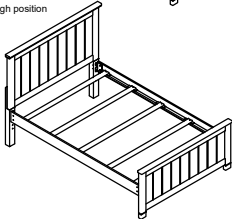

TWIN PANEL FOOTBOARD W/ 5PC SLATS

Thank you for purchasing this quality product. Be sure to check all packing material carefully for small parts which may have come loose inside the carton during shipment. Identify any count all parts and compare with the parts list below.

Read all instructions before assembling bed and keep these instruction for future reference.

OPTION 1:
Side rails in
low position

OPTION 2:
Side rails in
high position

TWIN XL PANEL BED

3482230P - TWIN XL PANEL BED - WHITE		3482232P - TWIN XL PANEL BED - GRAY		DESCRIPTION
SKU	STYLE#	SKU	STYLE#	
34622301	225-TPHBW	34622325	225-TPHBG	TWIN PANEL HEADBOARD
34822305	225-TPFBW	34822329	225-TPFBG	TWIN PANEL FOOTBOARD W/ 5PC SLATS
35322306	225-XLSRW	35322320	225-XLSRG	2 PCS TWIN XL SIDE RAILS