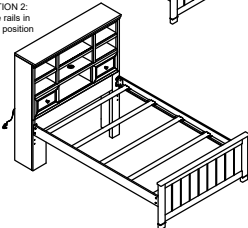

TWIN BOOKCASE BED

3542230P - TWIN BOOKCASE BED - WHITE		3542232P - TWIN BOOKCASE BED - GRAY		DESCRIPTION
SKU	STYLE#	SKU	STYLE#	
34722303	225-TBHBW	34722327	225-TBHBG	TWIN BOOKCASE HEADBOARD W/ USB
34822305	225-TPFBW	34822329	225-TPFBG	TWIN PANEL FOOTBOARD W/ 5PC SLATS
35222304	225-TFSRW	35222328	225-TFSRG	2 PCS TWIN/FULL SIDE RAILS

3542233P - TWIN BOOKCASE BED - NAVY BLUE		3542231P - TWIN BOOKCASE BED - BLACK		DESCRIPTION
SKU	STYLE#	SKU	STYLE#	
34722339	225-TBHBNB	34722315	225-TBHBB	TWIN BOOKCASE HEADBOARD W/ USB
34822331	225-TPFBNB	34822317	225-TPFB	TWIN PANEL FOOTBOARD W/ 5PC SLATS
35222330	225-TFSRNB	35222316	225-TFSRB	2 PCS TWIN/FULL SIDE RAILS

3402230P - TWIN LOW PROFILE BED - WHITE		3402232P - TWIN LOW PROFILE BED - GRAY		DESCRIPTION
SKU	STYLE#	SKU	STYLE#	
34822305	225-TPFBW	34822329	225-TPFBG	TWIN PANEL FOOTBOARD W/ 5PC SLATS
34822305	225-TPFBW	34822329	225-TPFBG	TWIN PANEL FOOTBOARD W/ 5PC SLATS
35222304	225-TFSRW	35222328	225-TFSRG	2 PCS TWIN/FULL SIDE RAILS