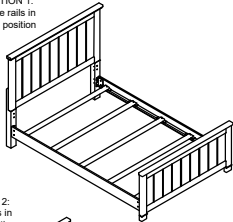

COTTAGE COLORS 2.0

TWIN PANEL FOOTBOARD W/ 5PC SLATS

Thank you for purchasing this quality product. Be sure to check all packing material carefully for small parts which may have come loose inside the carton during shipment. Identify any count all parts and compare with the parts list below.

Read all instructions before assembling bed and keep these instruction for future reference.

OPTION 1:
Side rails in
low position

OPTION 2:
Side rails in
high position