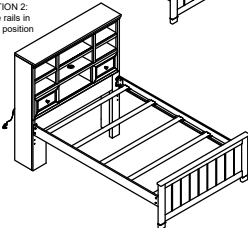

TWIN XL BOOKCASE BED

3552230P - TWIN XL BOOKCASE BED - WHITE		3552232P - TWIN XL BOOKCASE BED - GRAY		DESCRIPTION
SKU	STYLE#	SKU	STYLE#	
34722303	225-TBHBW	34722327	225-TBHGB	TWIN BOOKCASE HEADBOARD W/ USB
34822305	225-TPFBW	34822329	225-TPFBG	TWIN PANEL FOOTBOARD W/ 5PC SLATS
35322306	225-XLSRW	35322320	225-XLSRG	2 PCS TWIN XL SIDE RAILS

3552233P - TWIN XL BOOKCASE BED - NAVY BLUE		3552231P - TWIN XL BOOKCASE BED - BLACK		DESCRIPTION
SKU	STYLE#	SKU	STYLE#	
34722339	225-TBHBNB	34722315	225-TBHBB	TWIN BOOKCASE HEADBOARD W/ USB
34822331	225-TPFBNB	34822317	225-TPFB	TWIN PANEL FOOTBOARD W/ 5PC SLATS
35322332	225-XLSRNB	35322318	225-XLSRB	2 PCS TWIN XL SIDE RAILS