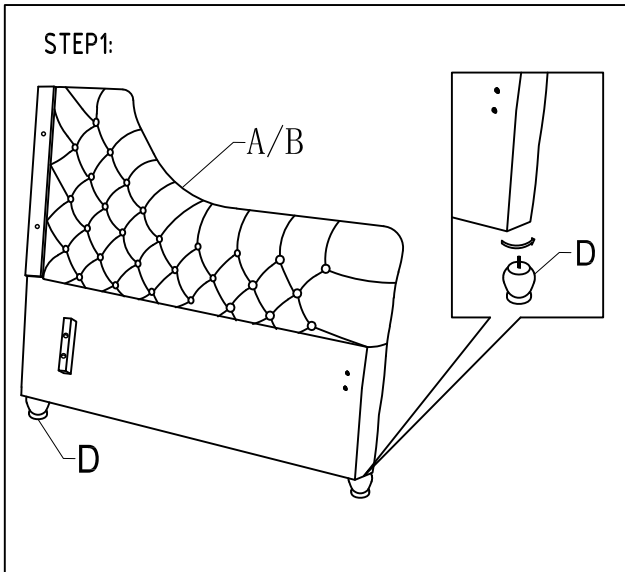

ASSEMBLY INSTRUCTION

***Caution: Please read all instructions carefully before starting the assembly process. These parts are cumbersome and heavy. Therefore, two people are recommended in order to prevent personal injury and ensure the parts are not damaged during the assembly.

Attach the LEGS(D) on L side panel(A) and R side panel(B)