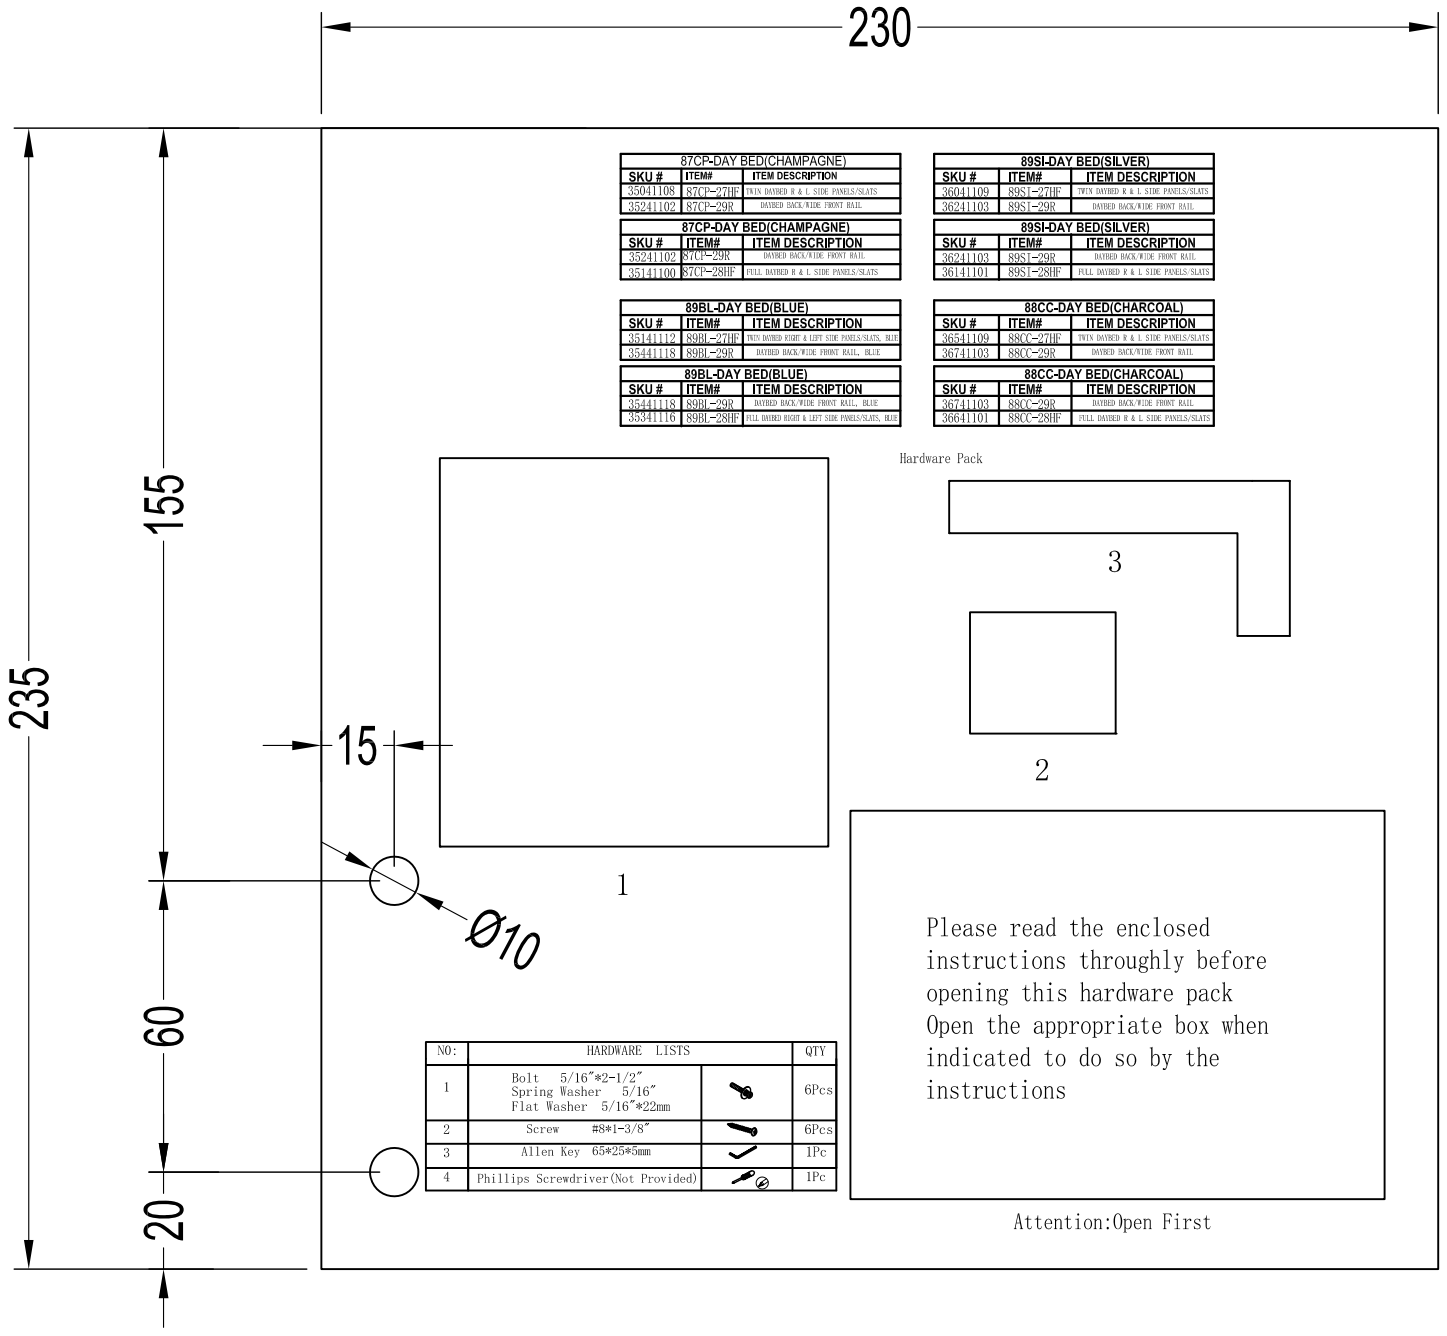

87CP-DAY BED(CHAMPAGNE)		
SKU #	ITEM#	ITEM DESCRIPTION
35041108	87CP-27HF	FULL DATED R & L SIDE PANELS/SLATS
35241102	87CP-29R	DATED BACK WIDE FRONT RAIL

89SI-DAY BED(SILVER)		
SKU #	ITEM#	ITEM DESCRIPTION
36041109	89SI-27HF	FULL DATED R & L SIDE PANELS/SLATS
36241103	89SI-29R	DATED BACK WIDE FRONT RAIL

87CP-DAY BED(CHAMPAGNE)		
SKU #	ITEM#	ITEM DESCRIPTION
35241102	87CP-29R	DATED BACK WIDE FRONT RAIL
35141100	87CP-28HF	FULL DATED R & L SIDE PANELS/SLATS

89SI-DAY BED(SILVER)		
SKU #	ITEM#	ITEM DESCRIPTION
36241103	89SI-29R	DATED BACK WIDE FRONT RAIL
36141101	89SI-28HF	FULL DATED R & L SIDE PANELS/SLATS

89BL-DAY BED(BLUE)		
SKU #	ITEM#	ITEM DESCRIPTION
35141112	89BL-27HF	FULL DATED R & L SIDE PANELS/SLATS, BLUE
35441118	89BL-29R	DATED BACK WIDE FRONT RAIL, BLUE

88CC-DAY BED(CHARCOAL)		
SKU #	ITEM#	ITEM DESCRIPTION
35541109	88CC-27HF	FULL DATED R & L SIDE PANELS/SLATS
36741103	88CC-29R	DATED BACK WIDE FRONT RAIL

89BL-DAY BED(BLUE)		
SKU #	ITEM#	ITEM DESCRIPTION
35441118	89BL-29R	DATED BACK WIDE FRONT RAIL, BLUE
35341116	89BL-28HF	FULL DATED R & L SIDE PANELS/SLATS, BLUE

88CC-DAY BED(CHARCOAL)		
SKU #	ITEM#	ITEM DESCRIPTION
36741103	88CC-29R	DATED BACK WIDE FRONT RAIL
36641101	88CC-28HF	FULL DATED R & L SIDE PANELS/SLATS

NO:	HARDWARE	LISTS	QTY
1	Bolt 5/16"*2-1/2" Spring Washer 5/16" Flat Washer 5/16"*22mm		6Pcs
2	Screw #8*1-3/8"		6Pcs
3	Allen key 65*25*5mm		1Pc
4	Phillips Screwdriver(Not Provided)		1Pc

Please read the enclosed instructions thoroughly before opening this hardware pack. Open the appropriate box when indicated to do so by the instructions.

Attention: Open First