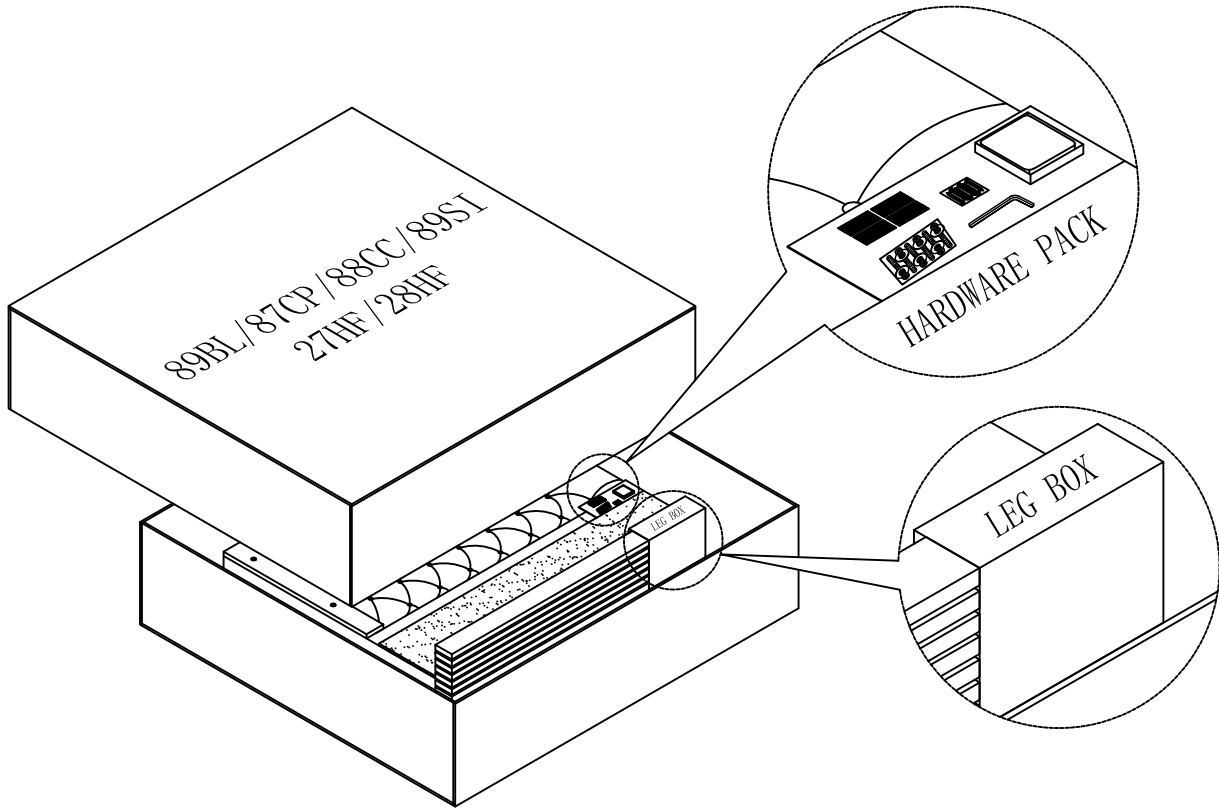

ALENA

TWIN/FULL DAYBED

TWIN/FULL DAYBED R & L SIDE PANELS/SLATS HARDWARE LIST			QTY
1	Bolt $\phi 5/16'' * 43 * 2-1/2''$ Spring Washer $\phi 5/16''$ Flat Washer $\phi 5/16'' * 22\text{mm}$		6Pcs
2	Screw #8*1-3/8''		6Pcs
3	Allen Key 65*25*5mm		1Pc
4	Phillips Screwdriver (Not Provided)		

Hardware Pack Location(s) :

TWIN&FULL	L Side Panel & R Side Panel & slats	87CP-27HF/28HF	SKU# 35041108/ 35141100
TWIN&FULL	L Side Panel & R Side Panel & slats	89BL-27HF/28HF	SKU# 35141112/ 35341116
TWIN&FULL	L Side Panel & R Side Panel & slats	89SI-27HF/28HF	SKU# 36041109/ 36141101
TWIN&FULL	L Side Panel & R Side Panel & slats	88CC-27HF/28HF	SKU# 36541109/ 36641101

This product is manufactured by HOUS for **ROOMSTOGO | KIDS**

DO NOT USE SUBSTITUTE PARTS. PLEASE CONTACT YOUR RETAIL STORE OR www.roomstogo.com
WITH SERVICE OR PARTS REPLACEMENT REQUEST