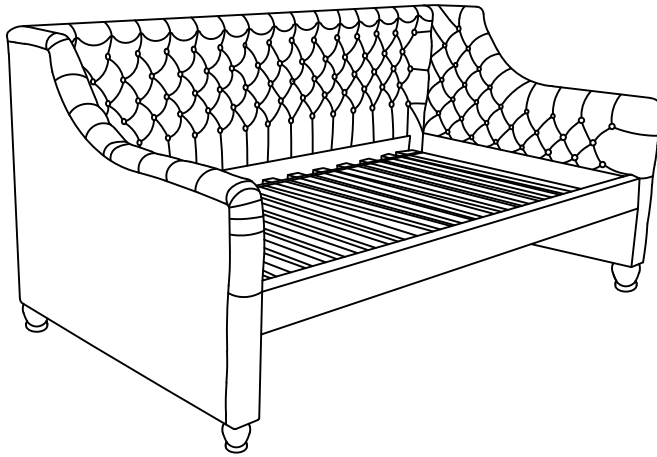

ALENA TWIN/FULL DAYBED

3554110P - TWIN DAY BED WITH TRUNDLE - CHAMPAGNE		
SKU #	ITEM#	ITEM DESCRIPTION
35041108	87CP-27HF	TWIN DAYBED R & L SIDE PANELS/SLATS
35341104	87CP-27R	DAYBED BACK/NARROW FRONT RAIL
35441106	87CP-84	TWIN STORAGE TRUNDLE (SOLD SEPARATELY)

3614110P - TWIN DAY BED WITH TRUNDLE - SILVER		
SKU #	ITEM#	ITEM DESCRIPTION
36041109	89SI-27HF	TWIN DAYBED R & L SIDE PANELS/SLATS
36341105	89SI-27R	DAYBED BACK/NARROW FRONT RAIL
36441107	89SI-84	TWIN STORAGE TRUNDLE (SOLD SEPARATELY)

3574110P - FULL DAY BED WITH TRUNDLE - CHAMPAGNE		
SKU #	ITEM#	ITEM DESCRIPTION
35341104	87CP-27R	DAYBED BACK/NARROW FRONT RAIL
35141100	87CP-28HF	FULL DAYBED R & L SIDE PANELS/SLATS
35441106	87CP-84	FULL STORAGE TRUNDLE (SOLD SEPARATELY)