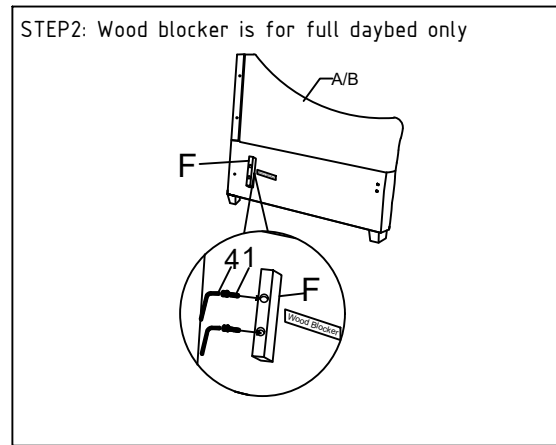

ASSEMBLY INSTRUCTION

***Caution: Please read all instructions carefully before starting the assembly process. These parts are cumbersome and heavy. Therefore, two people are recommended in order to prevent personal injury and ensure the parts are not damaged during the assembly.

For full size Headboard(A) & Footboard(B), attach the Wood blocker (F) with bolts (1), tighten the bolt (1) with Allen key (4) as shown.

Caution : For twin size Headboard & Footboard without the wood Blocker, please skip to next step.