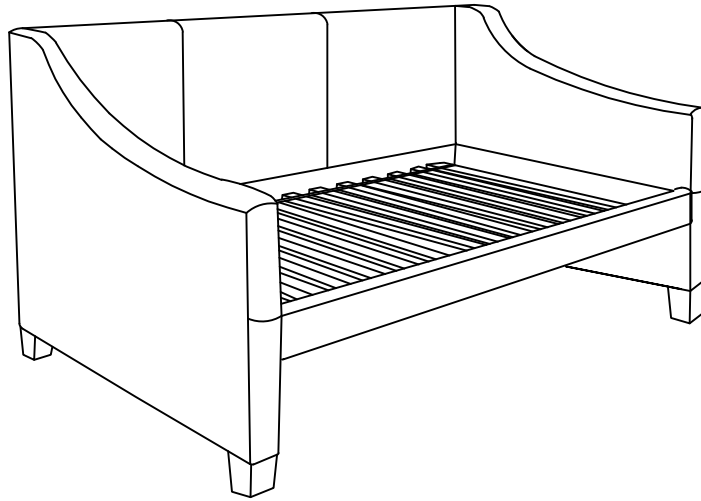

# DAELAN TWIN/FULL DAYBED

3624344P - TWIN DAY BED WITH TRUNDLE - BLUE		
SKU #	ITEM#	ITEM DESCRIPTION
36043444	43BU-27HF	TWIN HDB/FTB/ SLATS
36343440	43BU-27R	RAILS/BACK PANEL
36443442	43BU-84	TWIN STORAGE TRUNDLE (SOLD SEPARATELY)

3664344P - TWIN DAY BED WITH TRUNDLE - DARK GRAY		
SKU #	ITEM#	ITEM DESCRIPTION
36543444	44DG-27HF	TWIN HDB/FTB/ SLATS
36843440	44DG-27R	RAILS/BACK PANEL
36943442	44DG-84	TWIN STORAGE TRUNDLE (SOLD SEPARATELY)

3634344P - FULL DAY BED WITH TRUNDLE - BLUE		
SKU #	ITEM#	ITEM DESCRIPTION
36143446	43BU-28HF	FULL HDB/FTB/ SLATS
36343440	43BU-27R	RAILS/BACK PANEL
36443442	43BU-84	FULL STORAGE TRUNDLE (SOLD SEPARATELY)

TWIN/FULL HEADBOARD FOOTBOARD PARTS LIST			
A	Headboard		1pc
B	Footboard		1pc
E	Straight Slats		13pcs
F	Wood Blocker		2pcs
( Full Daybed only )			

BACK PANEL & RAILS PARTS LIST			
C	Back Panel		1pc
D	Front Bed Rail		1pc