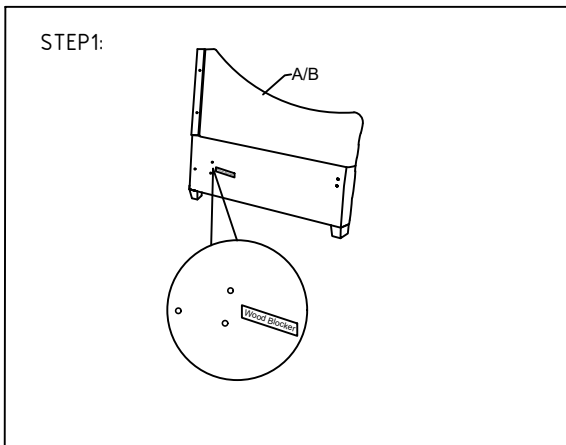

ASSEMBLY INSTRUCTION

***Caution: Please read all instructions carefully before starting the assembly process. These parts are cumbersome and heavy. Therefore, two people are recommended in order to prevent personal injury and ensure the parts are not damaged during the assembly.

For full size Headboard(A) & Footboard(B), attach the Wood blocker (F) with bolts (1), tighten the bolt (1) with Allen key (4) as shown.

Caution : For twin size Headboard & Footboard without the wood Blocker, please skip to next step.