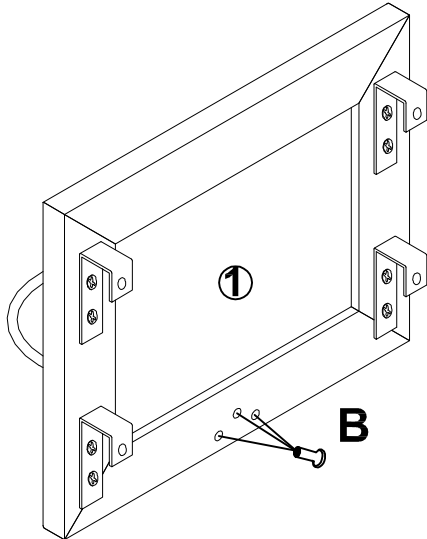

Thank you for purchasing this quality product. Be sure to check all packing material carefully for small parts which may have come loose inside the carton during shipment. Identify and count all parts and compare with the parts list. Read all instructions before assembling furniture and keep these instructions for future reference.

ASSEMBLY INSTRUCTION

Step 1

Attach hoop & net to wood board.
Use T Nuts in the back side of board
as shown.