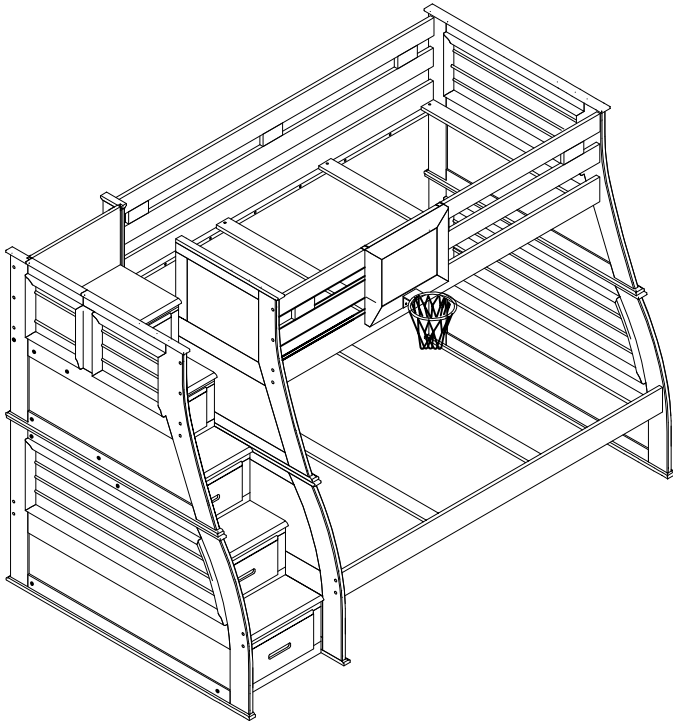

**HILTON HEAD KIDS
9017-9019 BUNK BED & STEP BUNK BED
BASKETBALL HOOP & WOOD BOARD**

STEP BUNK BED

REGULAR BUNK BED

GRAY BASKETBALL HOOP & WOOD BOARD		
RTG SKU	STYLE#	ITEM DESCRIPTION
36640945	9017-8	BASKETBALL HOOP & WOOD BOARD

WHITE BASKETBALL HOOP & WOOD BOARD		
RTG SKU	STYLE#	ITEM DESCRIPTION
36640921	9019-8	BASKETBALL HOOP & WOOD BOARD

**DO NOT USE SUBSTITUTE PARTS. PLEASE CONTACT YOUR RETAIL STORE OR
WWW.ROOMSTOGO.COM WITH SERVICE OR PARTS REPLACEMENT REQUEST**