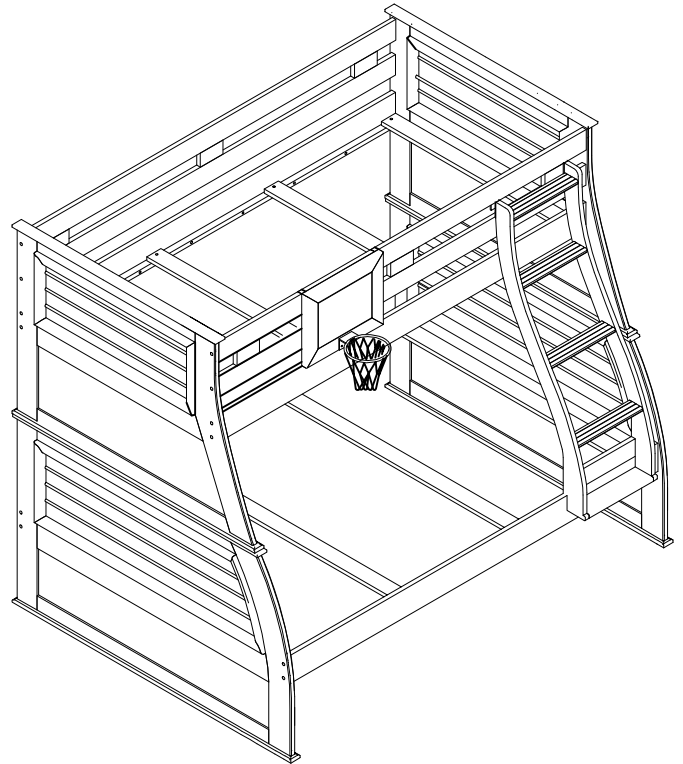

**HILTON HEAD KIDS
9017-9019 BUNK BED & STEP BUNK BED
BASKETBALL HOOP & WOOD BOARD**

STEP BUNK BED

REGULAR BUNK BED

GRAY BASKETBALL HOOP & WOOD BOARD		
RTG SKU	STYLE#	ITEM DESCRIPTION
36640945	9017-8	BASKETBALL HOOP & WOOD BOARD

WHITE BASKETBALL HOOP & WOOD BOARD		
RTG SKU	STYLE#	ITEM DESCRIPTION
36640921	9019-8	BASKETBALL HOOP & WOOD BOARD

**DO NOT USE SUBSTITUTE PARTS. PLEASE CONTACT YOUR RETAIL STORE OR
WWW.ROOMSTOGO.COM WITH SERVICE OR PARTS REPLACEMENT REQUEST**