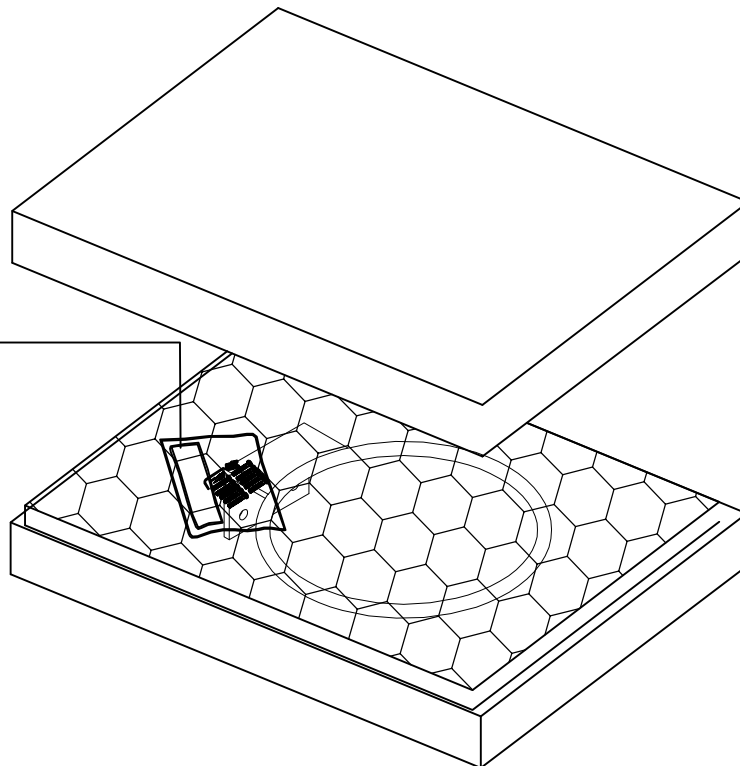

COMPONENT LIST

NO.	DESCRIPTION	PARTS PHOTO	QTY FOR BUNK BED	QTY FOR STEP BUNK BED
①	WOOD BACKBOARD WITH 4 HOOKS		1	1
②	HOOP & NET		1	1

HARDWARE LIST

STEP NO.	PART NO.	PART	DESCRIPTION	SIZE	QTY
	J		Allen Key	M4	1
2	A		Bolt	1/4" x 20 x 25mm	3
1	B		T Nut	1/4"*15mm	3

HARDWARE PACK LOCATIONS: BASKETBALL HOOP & WOOD BOARD
9017/9019-8 SKU: 36640945/36640921

9017/9019-8
HARDWARE
PACK LOCATION

**DO NOT USE SUBSTITUTE PARTS. PLEASE CONTACT YOUR RETAIL STORE OR
WWW.ROOMSTOGO.COM WITH SERVICE OR PARTS REPLACEMENT REQUEST**

This product is manufactured by SULT for **ROOMS TO GO** | **KIDS™**