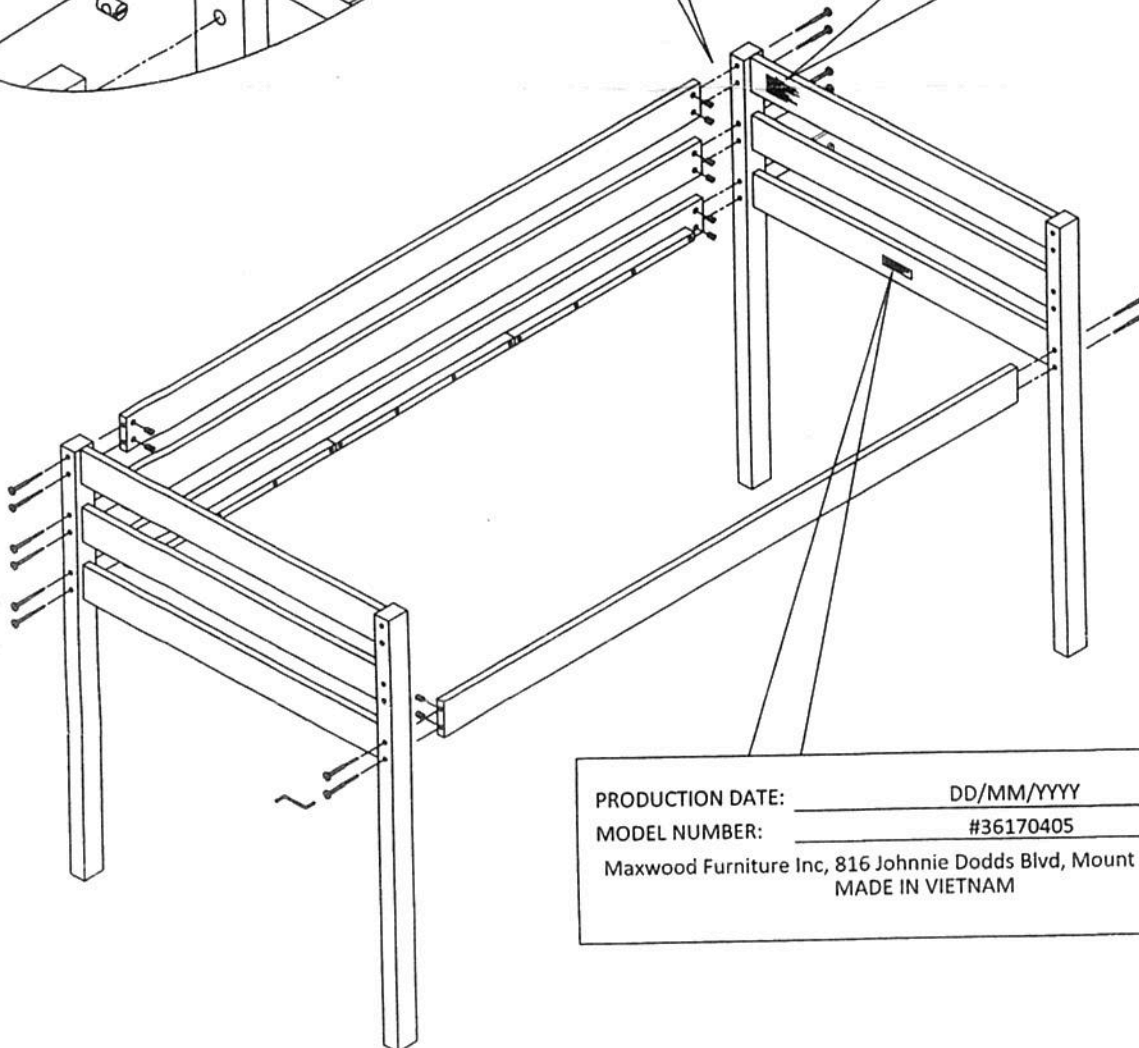

STRANGULATION HAZARD

NEVER ATTACH OR HANG ITEMS TO ANY PART OF THE BUNK BED THAT ARE NOT DESIGNED FOR USE WITH THE BED; FOR EXAMPLE, BUT NOT LIMITED TO, HOOKS, BELTS AND JUMPROPE

DO NOT REMOVE THIS LABEL