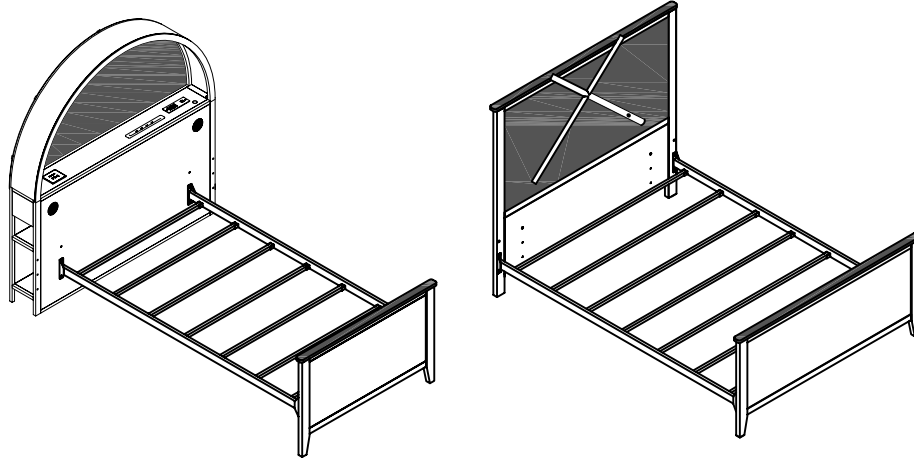

ROOMS TO GO
KIDS
 Manufactured for Rooms To Go Kids

LIGHTED TWIN SPACE BOOKCASE BED/LIGHTED FULL SPACE BOOKCASE BED
 LIGHTED TWIN SPACE BED/LIGHTED FULL SPACE BED

LIGHTED TWIN SPACE BOOKCASE BED 3651161P / LIGHTED FULL SPACE BOOKCASE BED 3661161P (GRAY)				
PACKAGE#	RTG SKU	STYLE#	DESCRIPTION	Q'TY
3651161P	36911611	N161101GR	LIGHTED TWIN/FULL SPACE BOOKCASE HEADBOARD	1
	36511613	161101G-1	T/F METAL SIDE RAILS	1
	36311619	141078G	METAL TWIN FOOTBOARD W/ SLATS	1
3661161P	36911611	N161101GR	LIGHTED TWIN/FULL SPACE BOOKCASE HEADBOARD	1
	36511613	161101G-1	T/F METAL SIDE RAILS	1
	36411611	141079G	METAL FULL FOOTBOARD W/ SLATS	1

LIGHTED TWIN SPACE BED 3671161P / LIGHTED FULL SPACE BED 3681161P (GRAY)				
PACKAGE#	RTG SKU	STYLE#	DESCRIPTION	Q'TY
3671161P	37011614	HBA1133N	LIGHTED TWIN/FULL SPACE HEADBOARD	1
	36511613	161101G-1	T/F METAL SIDE RAILS	1
	36311619	141078G	METAL TWIN FOOTBOARD W/ SLATS	1
3681161P	37011614	HBA1133N	LIGHTED TWIN/FULL SPACE HEADBOARD	1
	36511613	161101G-1	T/F METAL SIDE RAILS	1
	36411611	141079G	METAL FULL FOOTBOARD W/ SLATS	1