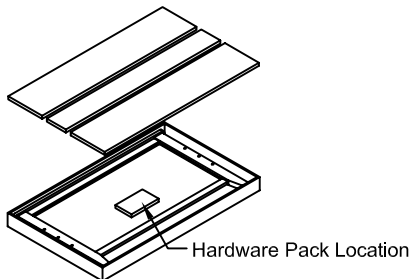

SKU#36311619 TWIN / 36411611 FULL HARDWARE LIST			
NO.	ITEM DESCRIPTION	IMAGE	QTY
1	1/4"x20x3/4"		8PCS
2	1/4"x20x1-1/4"		2PCS
3	4x4mm Allen Wrench		1PC

DO NOT USE SUBSTITUTE PARTS. PLEASE CONTACT YOUR RETAIL STORE OR WWW.ROOMSTOGO.COM WITH SERVICE OR PARTS REPLACEMENT REQUEST