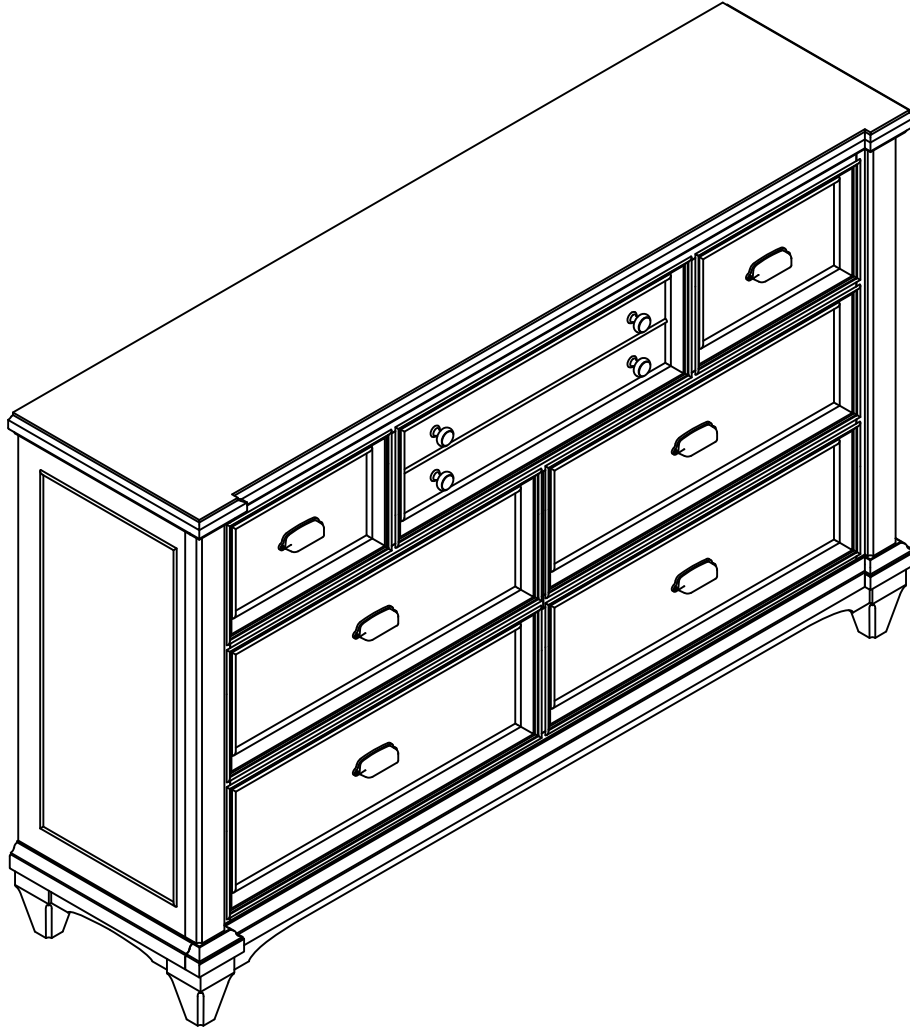

HILTON HEAD KIDS DRESSER

DRESSER - WHITE		
RTG SKU#	STYLE#	DESCRIPTION
36840925	4092-73N	DRESSER

DRESSER - GRAPHITE		
RTG SKU#	STYLE#	DESCRIPTION
35540966	4096-73N	DRESSER

DO NOT USE SUBSTITUTE PARTS. PLEASE CONTACT YOUR RETAIL STORE OR WWW.ROOMSTOGO.COM WITH SERVICE OR PARTS REPLACEMENT REQUEST.

This product is manufactured by (HOUS) for **ROOMS TO GO® | KIDS**

HILTON HEAD KIDS DRESSER

PART LIST			
PART	PICTURE	DESCRIPTION	Q'TY
1		Dresser	1 pc

TOOLS REQUIRED (NOT PROVIDED)	
PHILLIPS SCREWDRIVER	