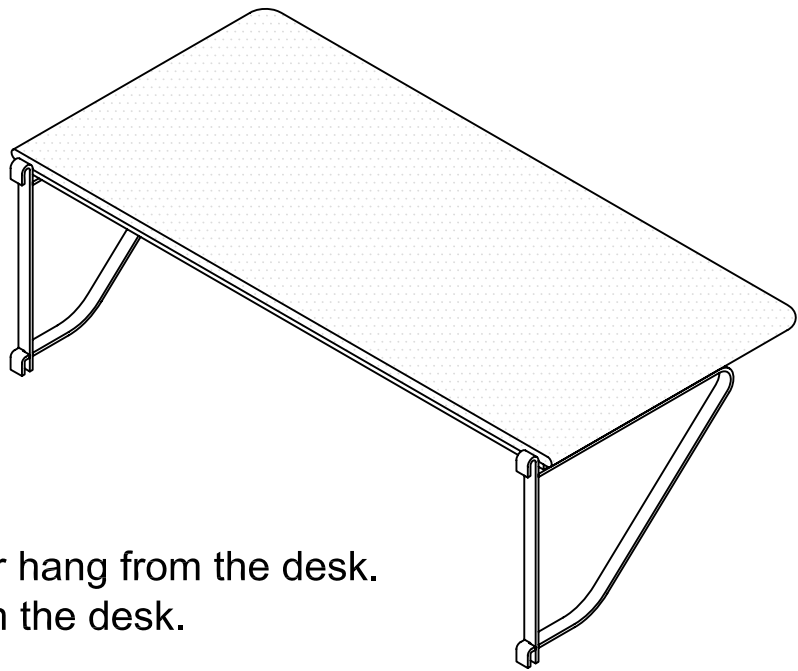

ROOMS TO GO  
**KIDS**  
 Manufactured for Rooms To Go Kids

**BUILD-A-BUNK**  
 60-015MR-B / 60-015MR-G  
**DESK**

**WARNING:**  
 Do not step on, sit on, or hang from the desk.  
 Do not hang items from the desk.  
 Max weight is 30 LBS.

SKU# 38021185 (BLUE) / 37821180 (GRAY)			
NO.	ITEM DESCRIPTION	IMAGE	QTY
1	WOOD BOARD		1
2	SIDE FRAME		2

HARDWARE LIST			
NO.	ITEM DESCRIPTION	IMAGE	QTY
A	1/4"x20x5/8"		4PCS
B	4x4mm Allen Wrench		1PC

DO NOT USE SUBSTITUTE PARTS. PLEASE CONTACT YOUR RETAIL STORE OR [WWW.ROOMSTOGO.COM](http://WWW.ROOMSTOGO.COM)  
 WITH SERVICE OR PARTS REPLACEMENT REQUEST