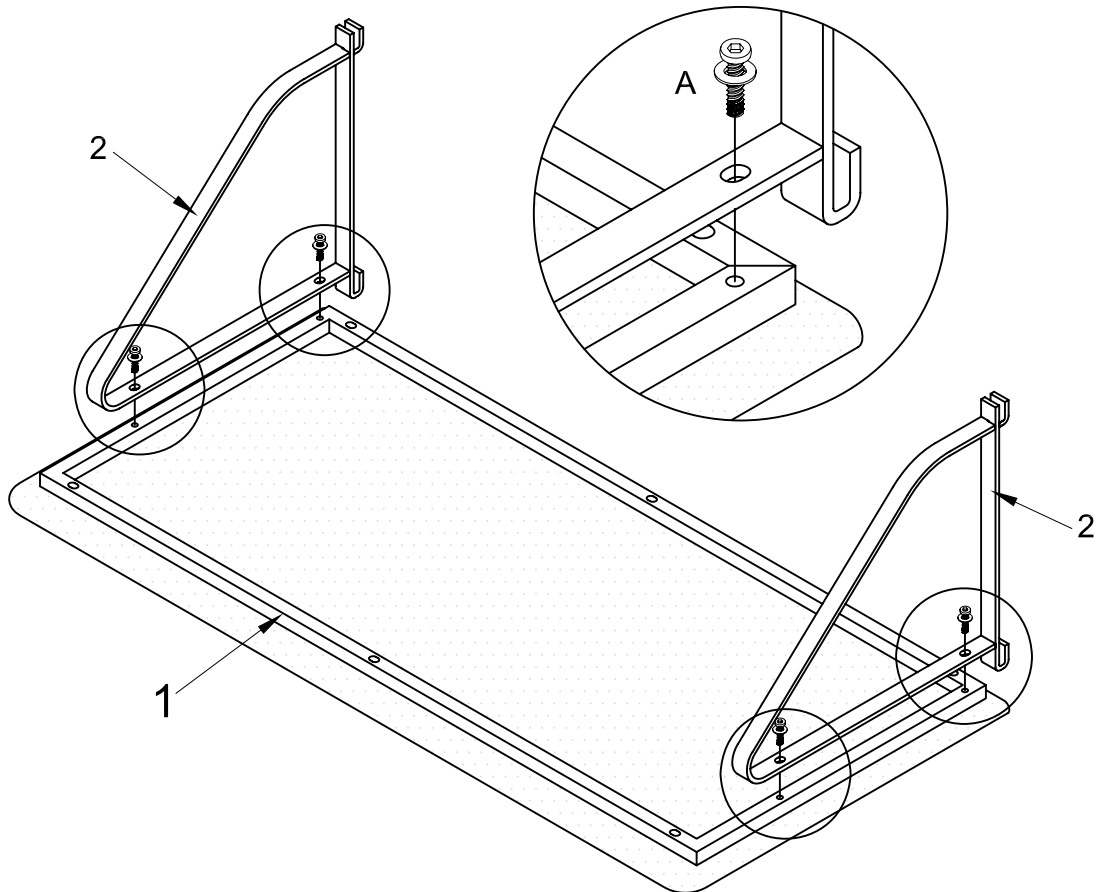

ROOMS TO GO KIDS

Manufactured for Rooms To Go Kids

Thank you for purchasing this quality product. Be sure to check all packing material carefully for small parts which may have come loose inside the carton during shipment. Identify and count all parts and compare with the parts list. Read all instructions before assembling furniture and keep these instructions for future reference.

Assembly Instructions:

STEP 1:

DO NOT USE SUBSTITUTE PARTS. PLEASE CONTACT YOUR RETAIL STORE OR WWW.ROOMSTOGO.COM WITH SERVICE OR PARTS REPLACEMENT REQUEST