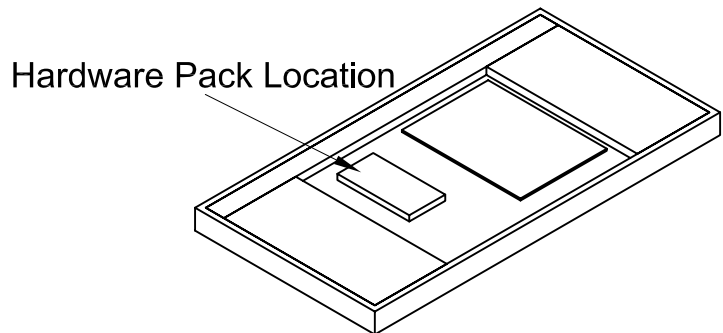

ROOMS TO GO  
**KIDS**  
 Manufactured for Rooms To Go Kids

**BUILD-A-BUNK**  
 60-015MR-B / 60-015MR-G  
**DESK**

**WARNING:**  
 Do not step on, sit on, or hang from the desk.  
 Do not hang items from the desk.  
 Max weight is 30 LBS.

SKU# 38021185 (BLUE) / 37821180 (GRAY)			
NO.	ITEM DESCRIPTION	IMAGE	QTY
1	WOOD BOARD		1
2	SIDE FRAME		2

HARDWARE LIST			
NO.	ITEM DESCRIPTION	IMAGE	QTY
A	1/4"x20x5/8"		4PCS
B	4x4mm Allen Wrench		1PC

DO NOT USE SUBSTITUTE PARTS. PLEASE CONTACT YOUR RETAIL STORE OR [WWW.ROOMSTOGO.COM](http://WWW.ROOMSTOGO.COM)  
 WITH SERVICE OR PARTS REPLACEMENT REQUEST