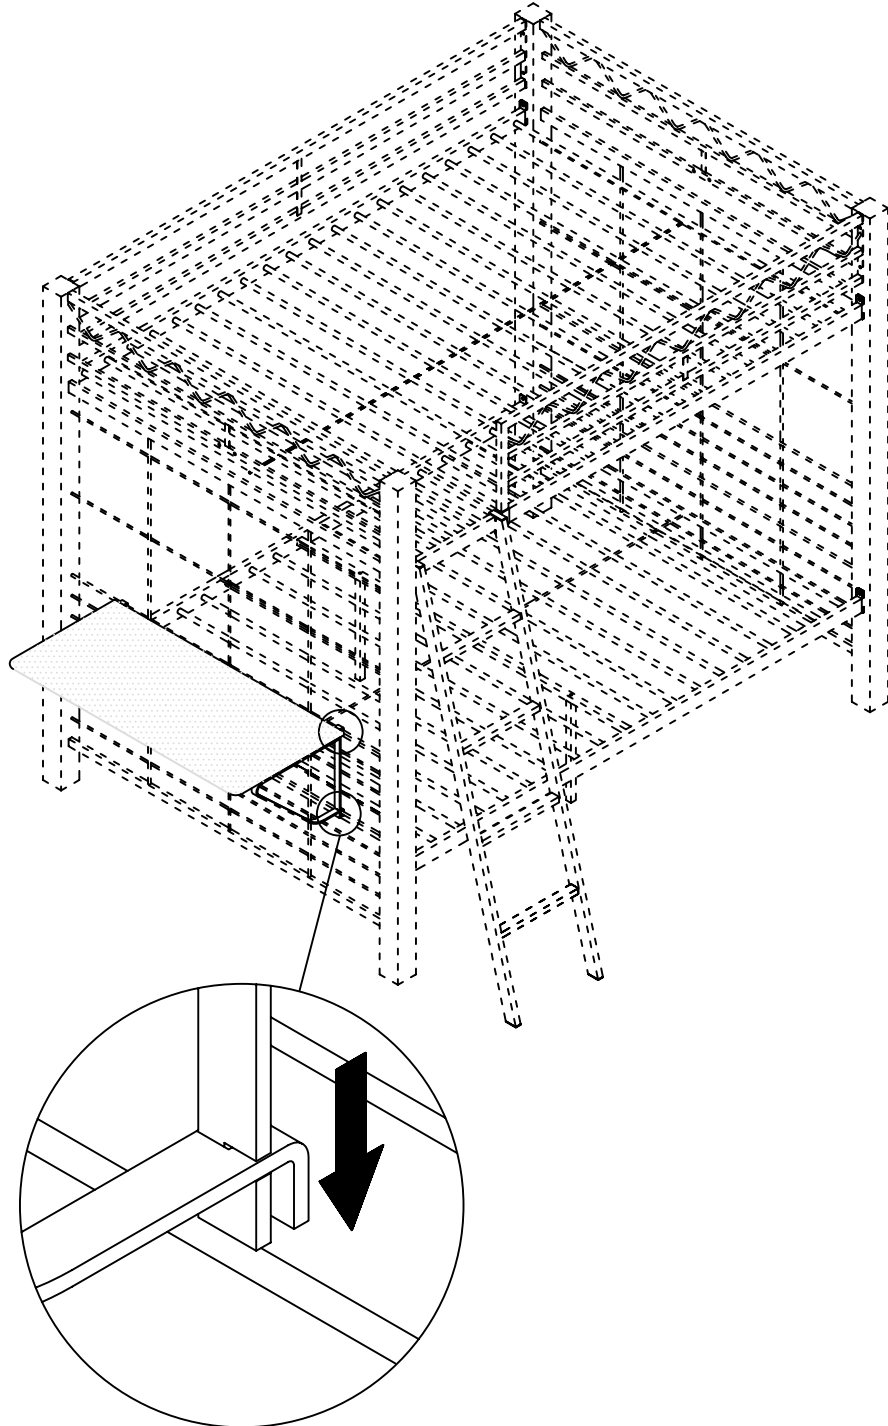

Assembly Instructions:

STEP 2:

DO NOT USE SUBSTITUTE PARTS. PLEASE CONTACT YOUR RETAIL STORE OR WWW.ROOMSTOGO.COM
WITH SERVICE OR PARTS REPLACEMENT REQUEST