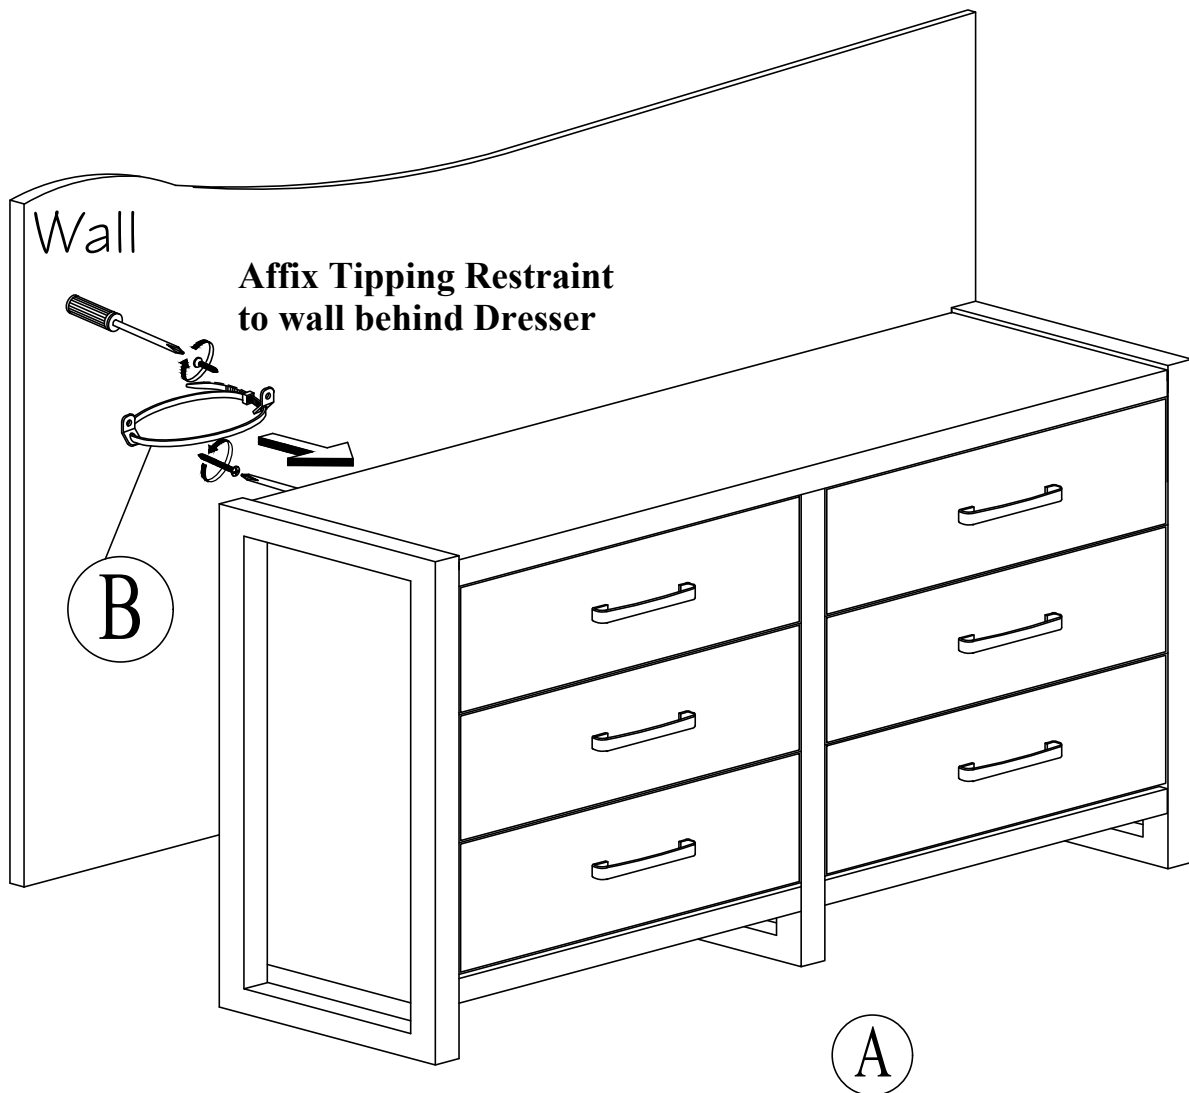

ASSEMBLY INSTRUCTION

DRAWER DRESSER HARDWARE LIST :		QTY
1	Phillips Screwdriver (Not Provided)	

This product is manufactured by STOF for **ROOMSTOGO | KIDS**
DO NOT USE SUBSTITUTE PARTS. PLEASE CONTACT YOUR DETAIL STORE OR WWW.ROOMSTOGO.COM
WITH SERVICE OR PARTS REPLACEMENT REQUEST