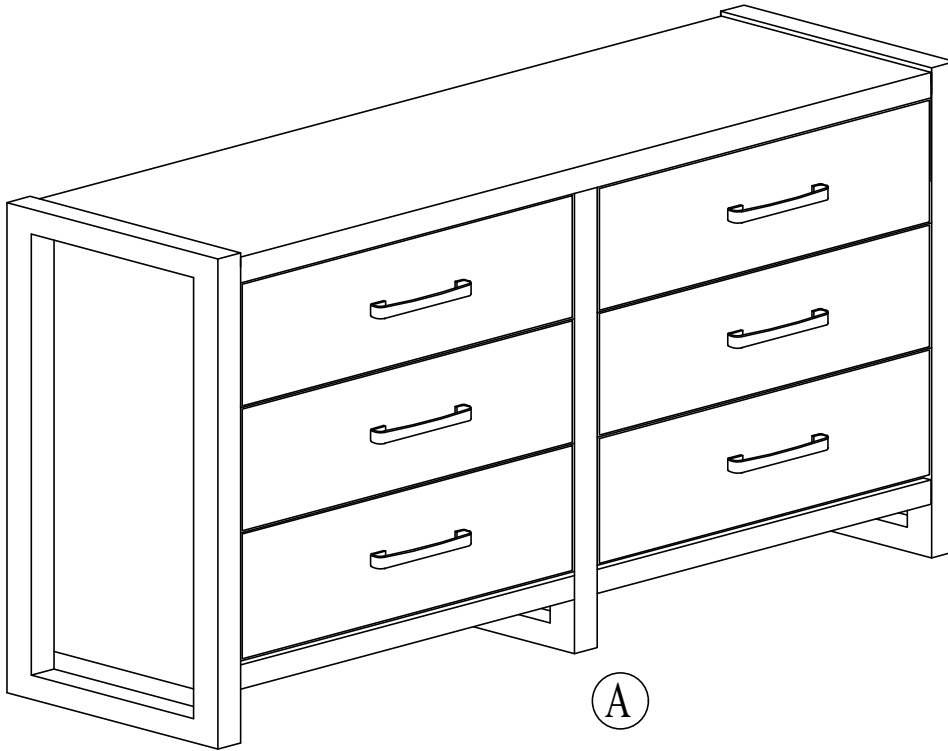

COLEFAX AVENUE DRAWER DRESSER

SKU #	ITEM #	ITEM DESCRIPTION
38027048	27014-110N	DRAWER DRESSER

DRAWER DRASSER PARTS LIST :			
No.	PART LISTS		QTY
A	Dresser		1 Pc
B	Tipping Restraint (Inside Drawer)		1 Pc