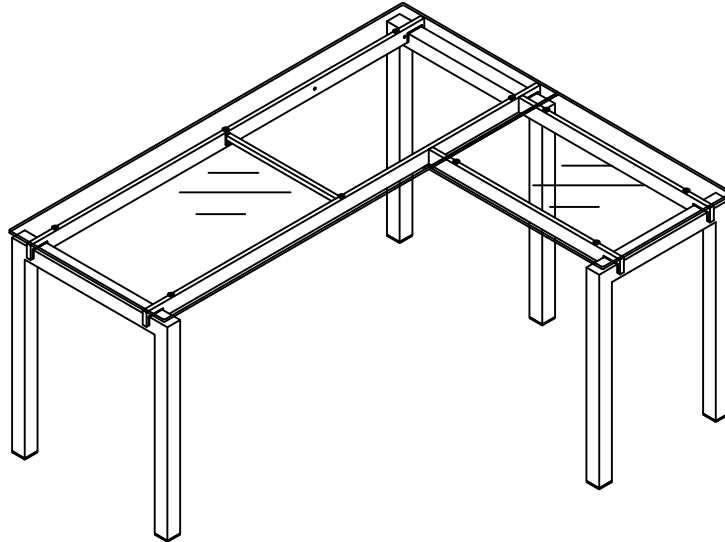

ROOMS TO GO

KIDS

Manufactured for Rooms To Go Kids

**PROVO
71125W DESK**

SKU# 38071255 (WHITE)			
NO.	ITEM DESCRIPTION	IMAGE	QTY
A	Side frame(A)		2
B	Side frame(B)		1
C	Long cross bar(C)		1
D	Long cross bar(D)		1
E	Short cross bar(E)		1
F	Short cross bar(F)		1
G	Short cross bar(G)		1
H	Short top glass(H)		1
J	Long top glass(J)		1

HARDWARE			
NO.	ITEM DESCRIPTION	IMAGE	QTY
1	1/4"x20x2 1/2"		6PCS
2	1/4"x20x5/8"		4PCS
3	1/4"x20x1"		2PCS
4	Plastic suction cup		10PCS
5	4x4mm Allen Wrench		1PC

DO NOT USE SUBSTITUTE PARTS. PLEASE CONTACT YOUR RETAIL STORE OR WWW.ROOMSTOGO.COM WITH SERVICE OR PARTS REPLACEMENT REQUEST