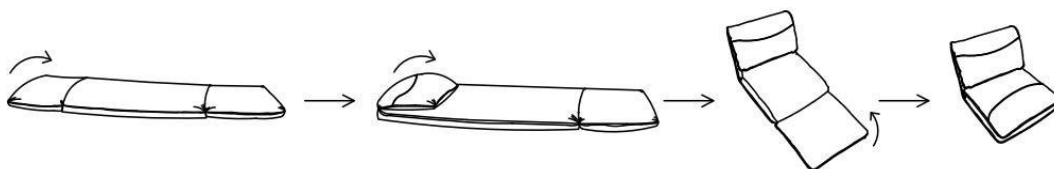

ROOMS

TO GO ▶

ASSEMBLY INSTRUCTION

TEAE AD135 SLEEPER

SKU# 38001359,38101351,38201353

Thank you for purchasing this quality product. Be sure to check all packing material carefully for small parts which may have come loose inside the carton during shipment. Identify and count all parts and compare with the hardware list below.

Part List

Item	Description	QTY
A	SLEEPER 	1

There is an adjustable mechanism frame inside the sleeper back, please push the back forward before adjusting to next position.

MADE IN CHINA