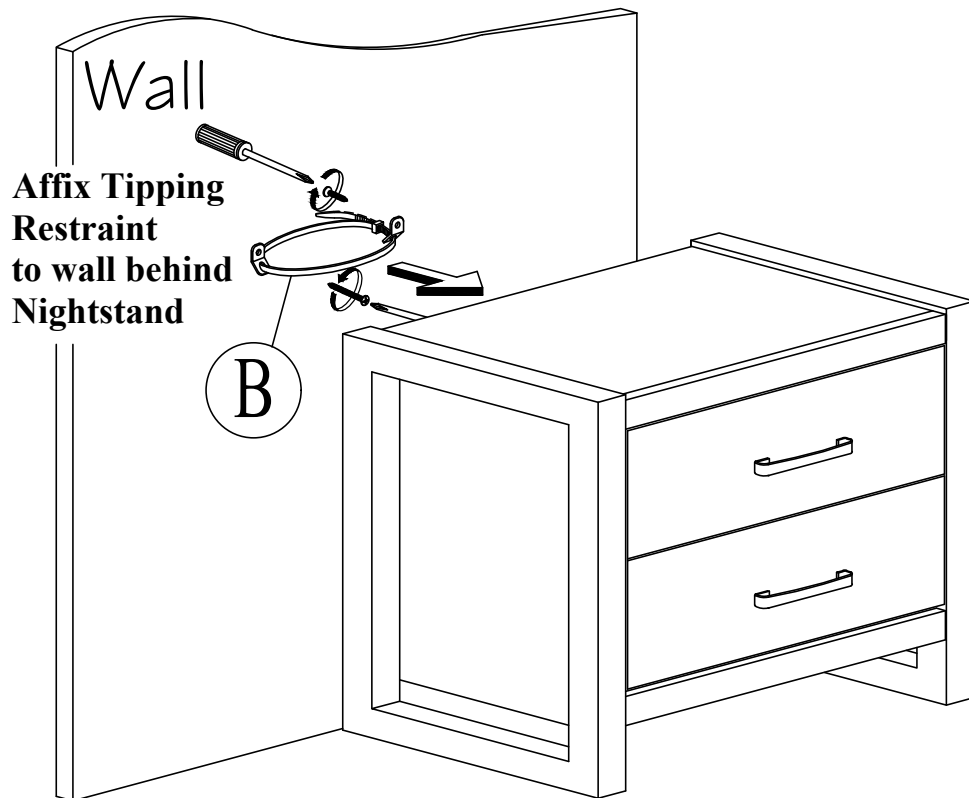

This product is manufactured by STOF for **ROOMSTOGO | KIDS**
DO NOT USE SUBSTITUTE PARTS. PLEASE CONTACT YOUR DETAIL STORE OR WWW.ROOMSTOGO.COM
WITH SERVICE OR PARTS REPLACEMENT REQUEST