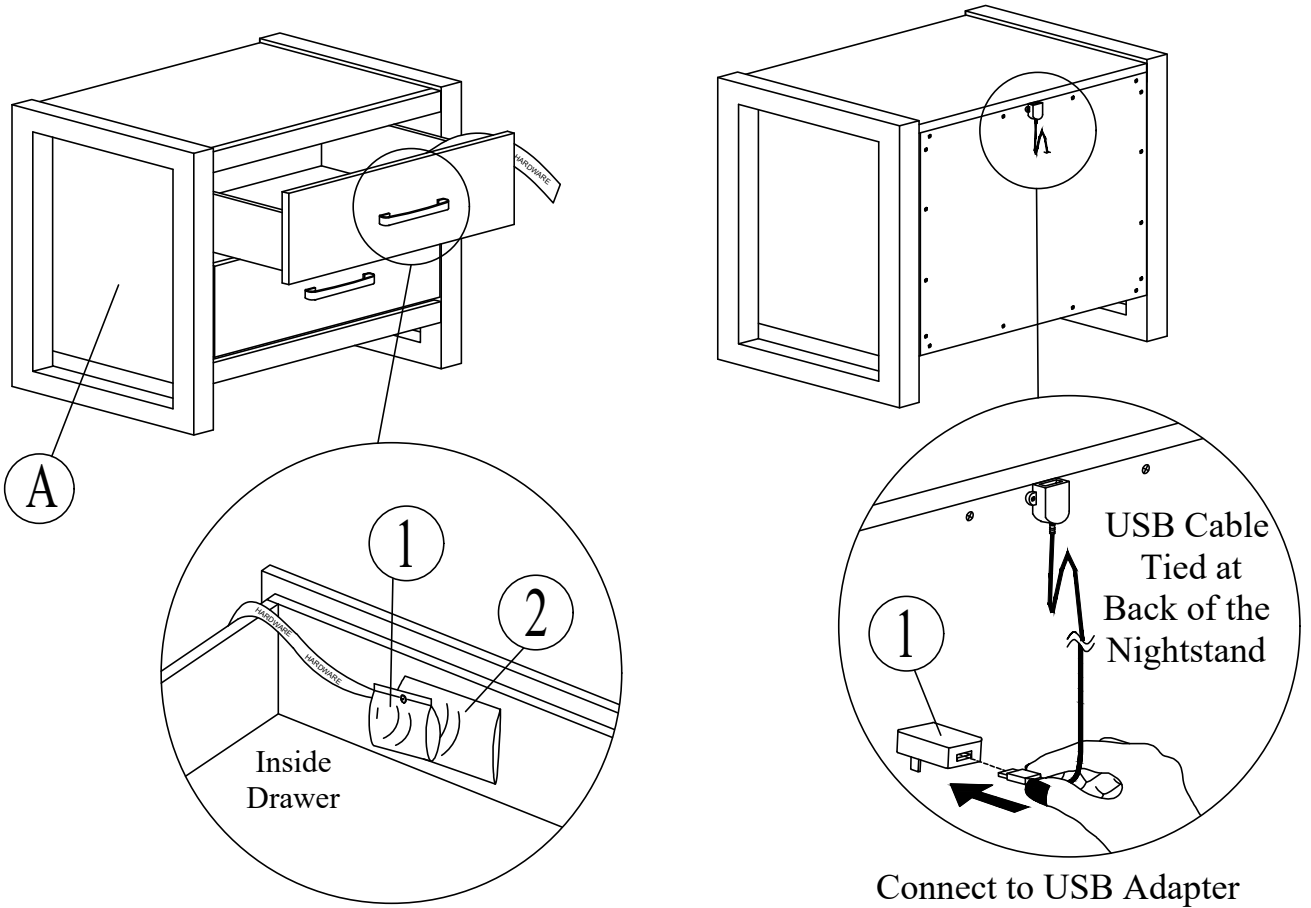

ASSEMBLY INSTRUCTION

STEP 1

STEP 2