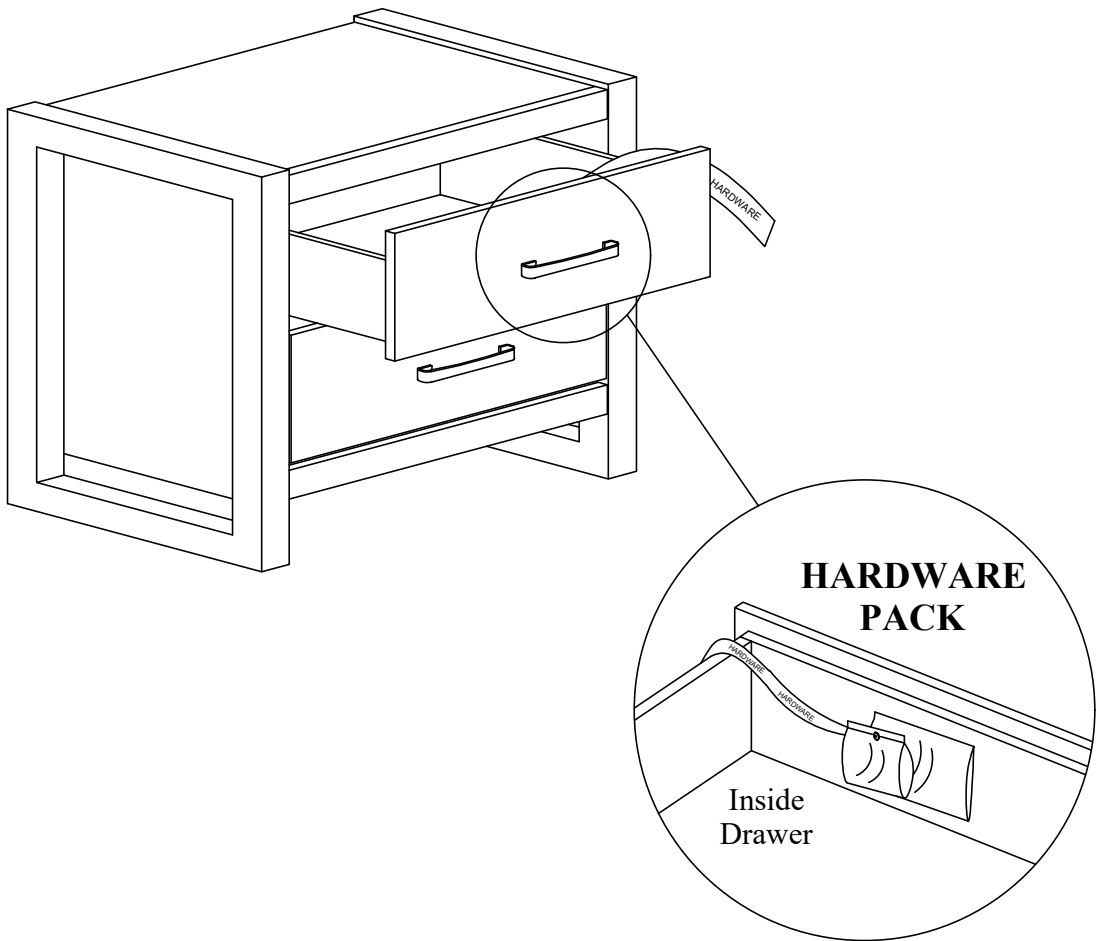

COLEFAX AVENUE NIGHTSTAND

SKU #	ITEM #	ITEM DESCRIPTION
38127040	27014-410N	NIGHTSTAND

NIGHTSTAND PARTS LIST :			
No.	PART LISTS		QTY
A	Nightstand		1 Pc
B	Tipping Restraint (Inside Drawer)		1 Pc

This product is manufactured by STOF for ROOMSTOGO | KIDS
 DO NOT USE SUBSTITUTE PARTS. PLEASE CONTACT YOUR DETAIL STORE OR WWW.ROOMSTOGO.COM
 WITH SERVICE OR PARTS REPLACEMENT REQUEST

COLEFAX AVENUE NIGHTSTAND

NIGHTSTAND HARDWARE LIST :			QTY
1	USB Adaptor		1 Pc
2	Phillips Screwdriver (Not Provided)	 	

Hardware Pack Location (s) :

NIGHTSTAND 27014-410N SKU# 38127040

This product is manufactured by STOF for **ROOMSTOGO | KIDS**
DO NOT USE SUBSTITUTE PARTS. PLEASE CONTACT YOUR DETAIL STORE OR WWW.ROOMSTOGO.COM
WITH SERVICE OR PARTS REPLACEMENT REQUEST