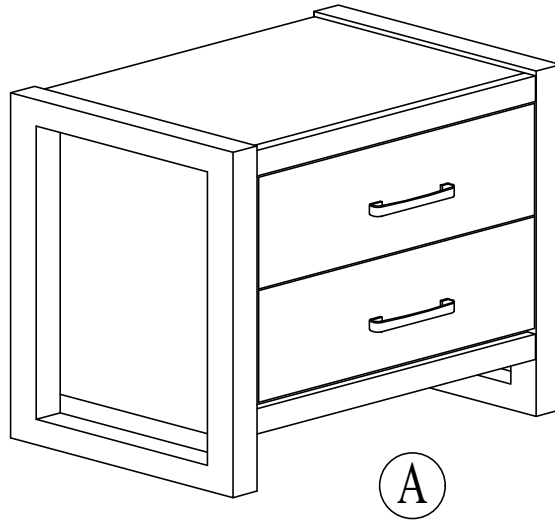

COLEFAX AVENUE NIGHTSTAND

SKU #	ITEM #	ITEM DESCRIPTION
38127040	27014-410N	NIGHTSTAND

NIGHTSTAND PARTS LIST :			
No.	PART LISTS		QTY
A	Nightstand		1 Pc
B	Tipping Restraint (Inside Drawer)		1 Pc

This product is manufactured by STOF for ROOMSTOGO | KIDS
 DO NOT USE SUBSTITUTE PARTS. PLEASE CONTACT YOUR DETAIL STORE OR WWW.ROOMSTOGO.COM
 WITH SERVICE OR PARTS REPLACEMENT REQUEST

COLEFAX AVENUE NIGHTSTAND

NIGHTSTAND HARDWARE LIST :			QTY
1	USB Adaptor		1 Pc
2	Phillips Screwdriver (Not Provided)	 	

Hardware Pack Location (s) :

NIGHTSTAND 27014-410N SKU# 38127040

This product is manufactured by STOF for **ROOMSTOGO | KIDS**
DO NOT USE SUBSTITUTE PARTS. PLEASE CONTACT YOUR DETAIL STORE OR WWW.ROOMSTOGO.COM
WITH SERVICE OR PARTS REPLACEMENT REQUEST