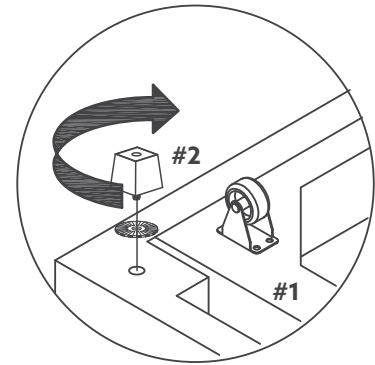

Step 3.

DO NOT USE SUBSTITUTE PARTS. PLEASE CONTACT YOUR RETAIL STORE OR WWW.ROOMSTOGO.COM
WITH SERVICE OR PARTS REPLACEMENT REQUEST

This product is manufactured by (LHDP) for **ROOMS TO GO | KIDS**