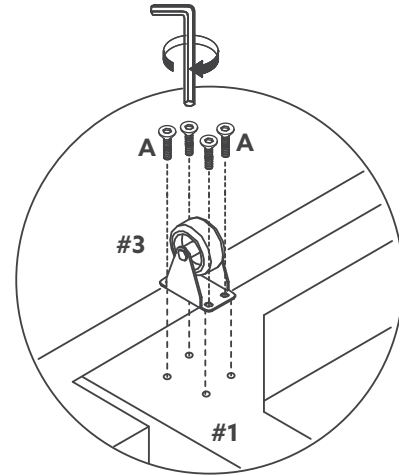

Step 2.

Step 3.

DO NOT USE SUBSTITUTE PARTS. PLEASE CONTACT YOUR RETAIL STORE OR WWW.ROOMSTOGO.COM
WITH SERVICE OR PARTS REPLACEMENT REQUEST

This product is manufactured by (LHDP) for **ROOMS TO GO | KIDS**