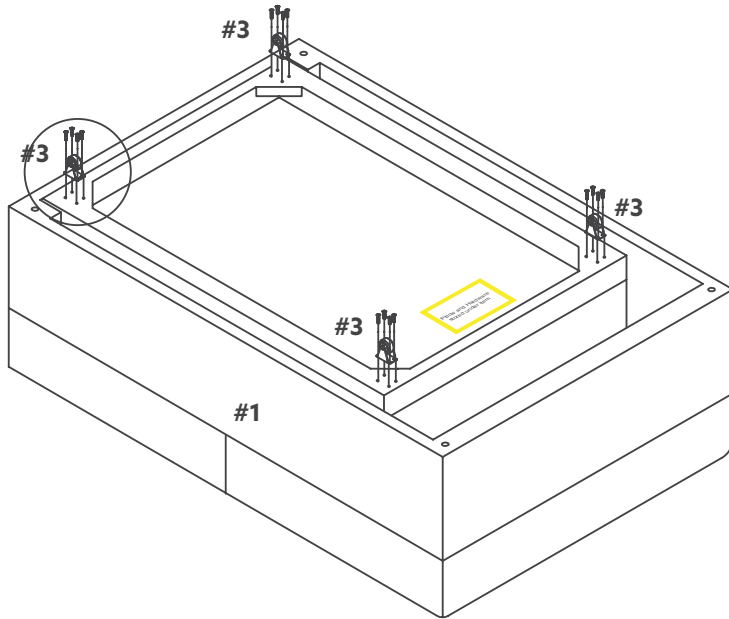

Step 2.

Step 3.

DO NOT USE SUBSTITUTE PARTS. PLEASE CONTACT YOUR RETAIL STORE OR WWW.ROOMSTOGO.COM
WITH SERVICE OR PARTS REPLACEMENT REQUEST

This product is manufactured by (LHDP) for **ROOMS TO GO | KIDS**