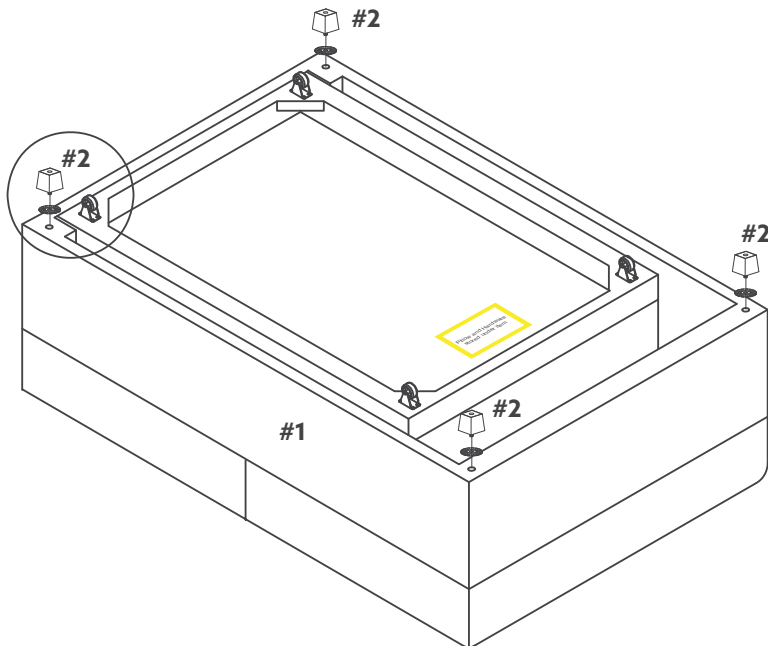

Step 3.

DO NOT USE SUBSTITUTE PARTS. PLEASE CONTACT YOUR RETAIL STORE OR WWW.ROOMSTOGO.COM
WITH SERVICE OR PARTS REPLACEMENT REQUEST

This product is manufactured by (LHDP) for **ROOMS TO GO | KIDS**