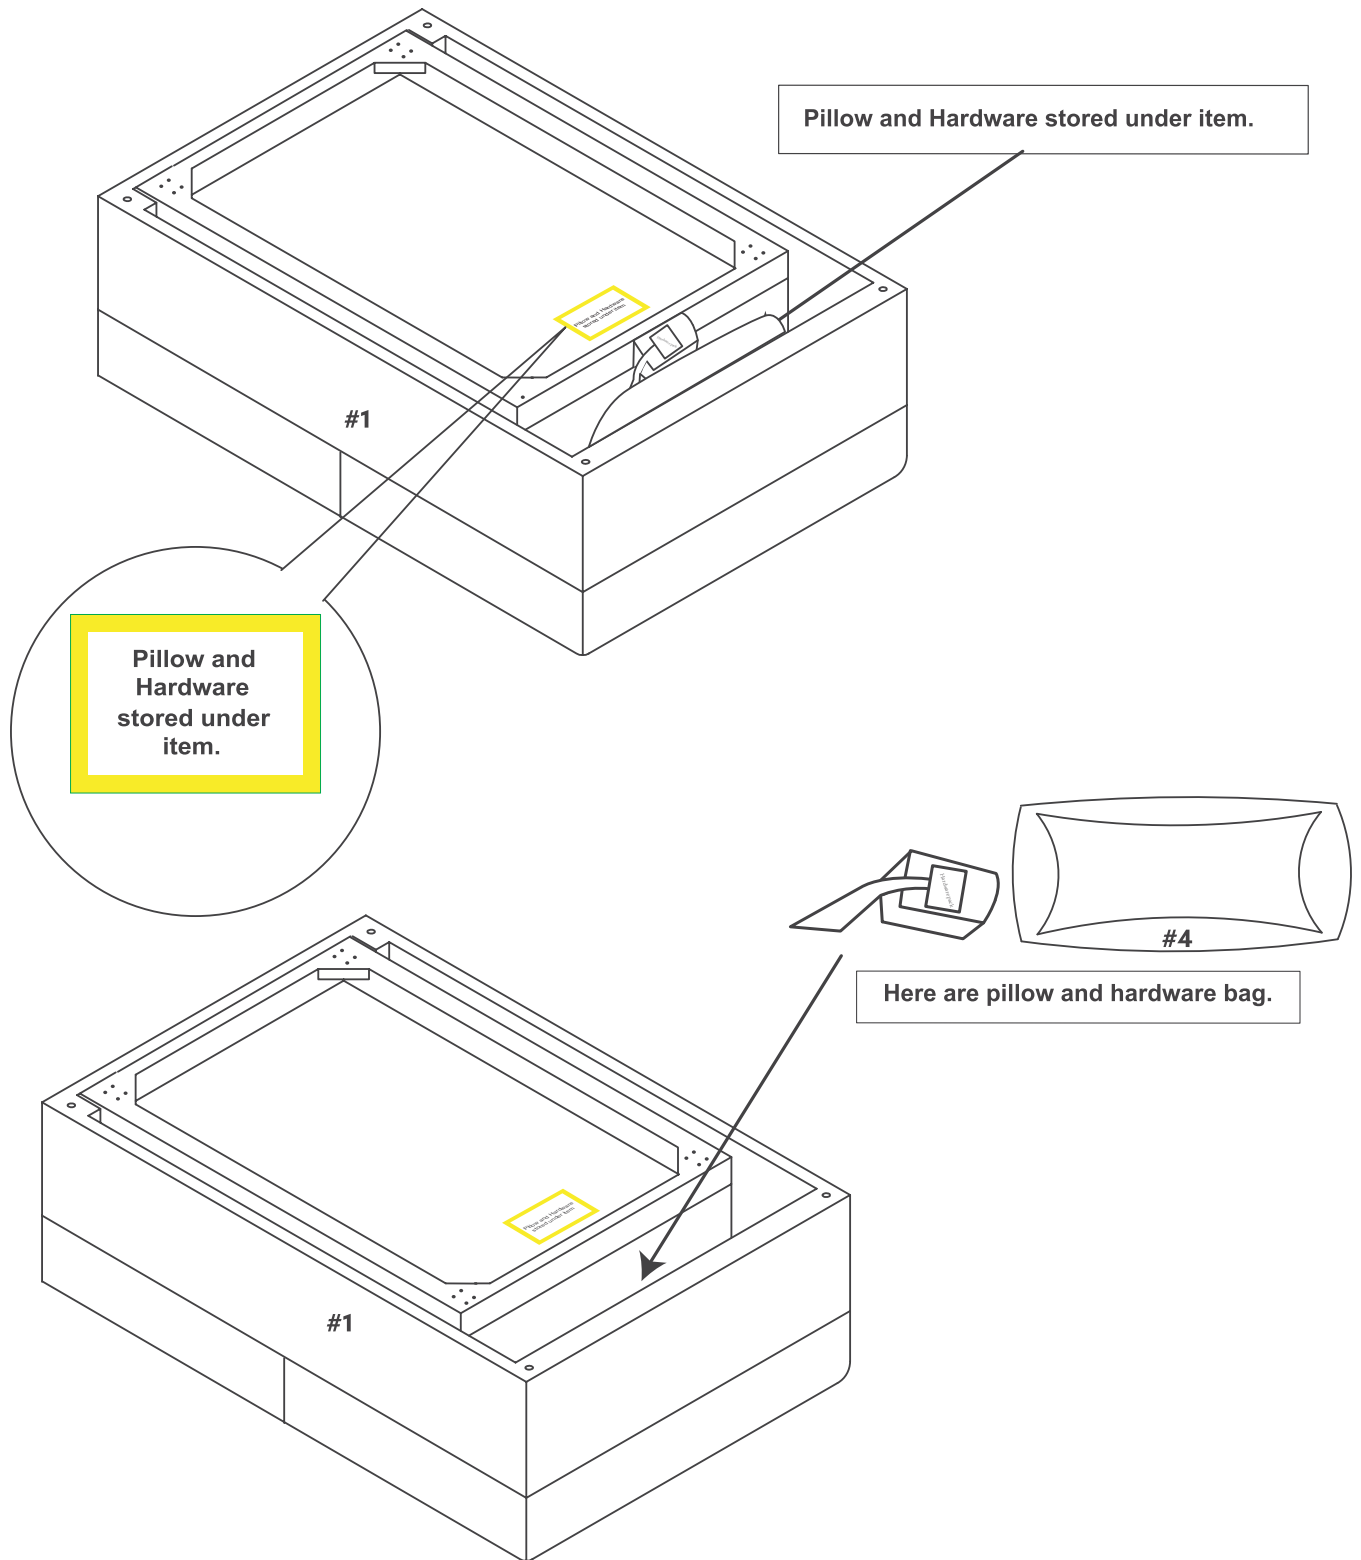

Step 1.

DO NOT USE SUBSTITUTE PARTS. PLEASE CONTACT YOUR RETAIL STORE OR WWW.ROOMSTOGO.COM WITH SERVICE OR PARTS REPLACEMENT REQUEST

This product is manufactured by (LHDP) for **ROOMS TO GO** | **KIDS**