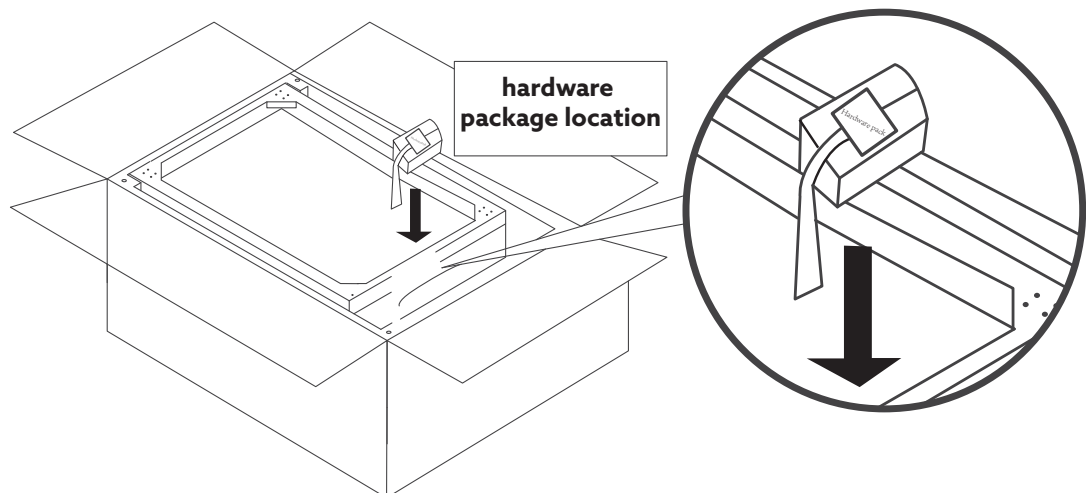

Thank you for purchasing this quality product. Be sure to check all packing material carefully for small parts which may have come loose inside the carton during shipment. Identify and count all parts and compare with the part list below. Read all instruction before assembling and keep these instruction for future reference.

PART LIST			
#1		SOFA BED	01 PC
#2		LEG	4 PCS
#3		CASTER	4 PCS
#4		PILLOW	01 PC

HARDWARE LIST			
A		BOLT Ø1/4"-9x5/8"	16 PCS
B		ALLEN WRENCH	1 PCS

DO NOT USE SUBSTITUTE PARTS. PLEASE CONTACT YOUR RETAIL STORE OR WWW.ROOMSTOGO.COM WITH SERVICE OR PARTS REPLACEMENT REQUEST

This product is manufactured by (LHDP) for ROOMS TO GO | KIDS