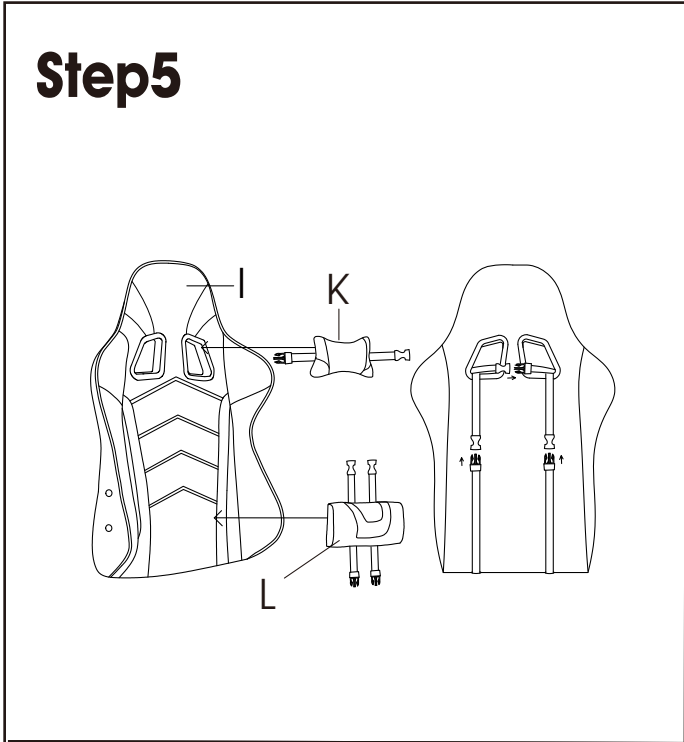

Thank you for purchasing this quality product. Be sure to check all packing material carefully for small parts which may have come loose inside the carton during shipment. Identify and count all parts and compare with the parts list below. Read all instructions before assembling bed and keep these instructions for future reference.

Assembly Instructions:

DO NOT USE SUBSTITUTE PARTS. PLEASE CONTACT YOUR RETAIL STORE OR WWW.ROOMSTOGO.COM WITH SERVICE OR PARTS REPLACEMENT REQUEST

This product is manufactured by ABAY for ROOMS TO GO | **KIDS**