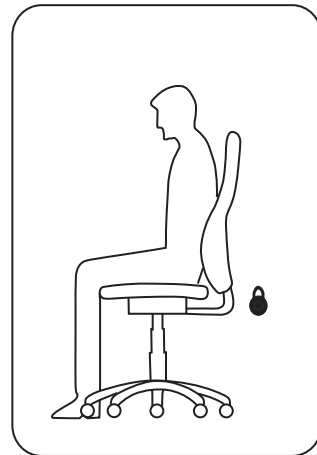

Assembly Instruction

Parts List:			
ITEM	DESCRIPTION	IMAGE	QTY
1	Cushion		1
2	Caster		5
3	Mechanism		1
4	Gas Lift		1
5	Base		1

1 Select a smooth surface to avoid scratching the parts.
Turn the star base upright and insert gas lift with telescoping cover into the central hple of the star base.

1

1) Lift handle to allow chair to rise up or down. Take your weight off of the chair to rise. Put your weight on the chair to lower.

2

2) pull handle away from the center post to allow the chair to free tilt

3

3) push handle toward the center post to lock in the upright position. You but be in the upright position and not leaning back in order for it to lock.

DO NOT USE SUBSTITUTE PARTS. PLEASE CONTACT YOUR RETAIL STORE OR WWW.ROOMSTOGO.COM WITH SERVICE OR PARTS REPLACEMENT REQUEST