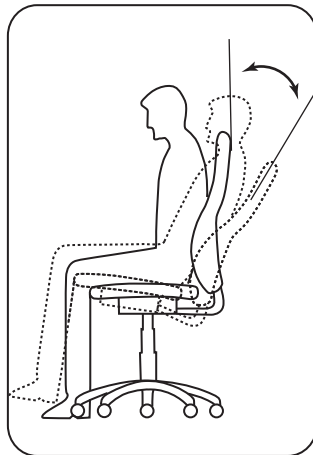

Assembly Instruction

Parts List:			
ITEM	DESCRIPTION	IMAGE	QTY
1	Cushion		1
2	Caster		5
3	Mechanism		1
4	Gas Lift		1
5	Base		1

1 Select a smooth surface to avoid scratching the parts.
Turn the star base upright and insert gas lift with telescoping cover into the central hple of the star base.

2 Tighten the screws completely

*Hardware pack does not include screwdriver

3

DO NOT USE SUBSTITUTE PARTS. PLEASE CONTACT YOUR RETAIL STORE OR WWW.ROOMSTOGO.COM WITH SERVICE OR PARTS REPLACEMENT REQUEST

This product is manufactured by NRSD for **ROOMS TO GO** | **KIDS**

1

1) Lift handle to allow chair to rise up or down. Take your weight off of the chair to rise. Put your weight on the chair to lower.

2

2) pull handle away from the center post to allow the chair to free tilt