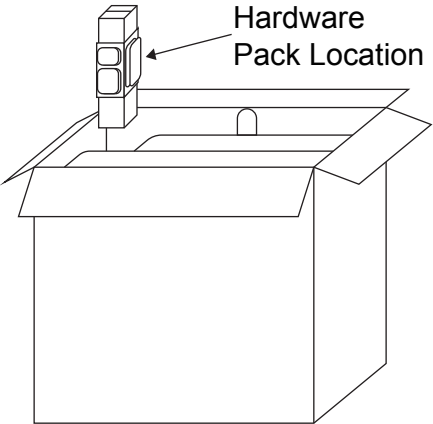

EMERSON CHAIR

RTG SKU#	STYLE#	FINISH	ITEM DESCRIPTION
38302307	O-230-FP330	GRAY	SCOOP CHAIR GRAY
38302321	O-230-FP329	CARAMEL	SCOOP CHAIR CARAMEL
38302319	O-230-FP331	BLUE	SCOOP CHAIR BLUE

HARDWARE LIST			
A		MECHANISM SCREW 6*16*16MM	4 PCS

Assembly Instruction

Parts List:			
ITEM	DESCRIPTION	IMAGE	QTY
1	Cushion		1
2	Caster		5
3	Mechanism		1
4	Gas Lift		1
5	Base		1

1 Select a smooth surface to avoid scratching the parts.
Turn the star base upright and insert gas lift with telescoping cover into the central hple of the star base.