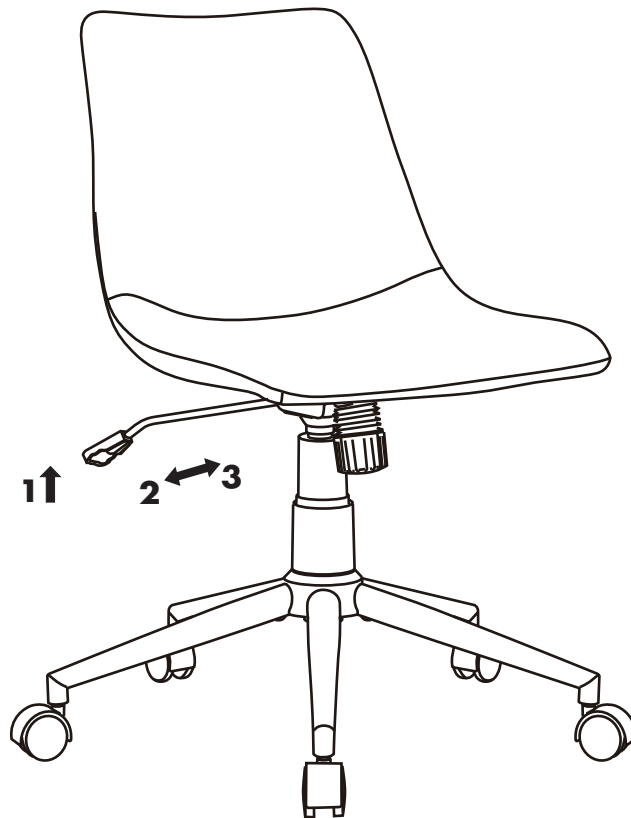

Assembly Instruction

Parts List:			
ITEM	DESCRIPTION	IMAGE	QTY
1	Cushion		1
2	Caster		5
3	Mechanism		1
4	Gas Lift		1
5	Base		1

1 Select a smooth surface to avoid scratching the parts.
Turn the star base upright and insert gas lift with telescoping cover into the central hple of the star base.

2 Tighten the screws completely

*Hardware pack does not include screwdriver

3

DO NOT USE SUBSTITUTE PARTS. PLEASE CONTACT YOUR RETAIL STORE OR WWW.ROOMSTOGO.COM WITH SERVICE OR PARTS REPLACEMENT REQUEST

This product is manufactured by NRSD for **ROOMS TO GO** | **KIDS**

1

1) Lift handle to allow chair to rise up or down. Take your weight off of the chair to rise. Put your weight on the chair to lower.

2

2) pull handle away from the center post to allow the chair to free tilt