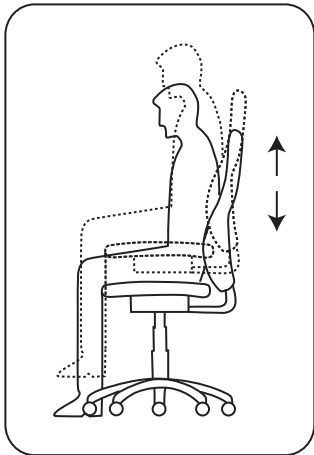

Assembly Instruction

Parts List:			
ITEM	DESCRIPTION	IMAGE	QTY
1	Cushion		1
2	Caster		5
3	Mechanism		1
4	Gas Lift		1
5	Base		1

1 Select a smooth surface to avoid scratching the parts.
Turn the star base upright and insert gas lift with telescoping cover into the central hple of the star base.

2 Tighten the screws completely

*Hardware pack does not include screwdriver

3

DO NOT USE SUBSTITUTE PARTS. PLEASE CONTACT YOUR RETAIL STORE OR WWW.ROOMSTOGO.COM WITH SERVICE OR PARTS REPLACEMENT REQUEST

This product is manufactured by NRSD for **ROOMS TO GO** | **KIDS**

1

1) Lift handle to allow chair to rise up or down. Take your weight off of the chair to rise. Put your weight on the chair to lower.

2

2) pull handle away from the center post to allow the chair to free tilt