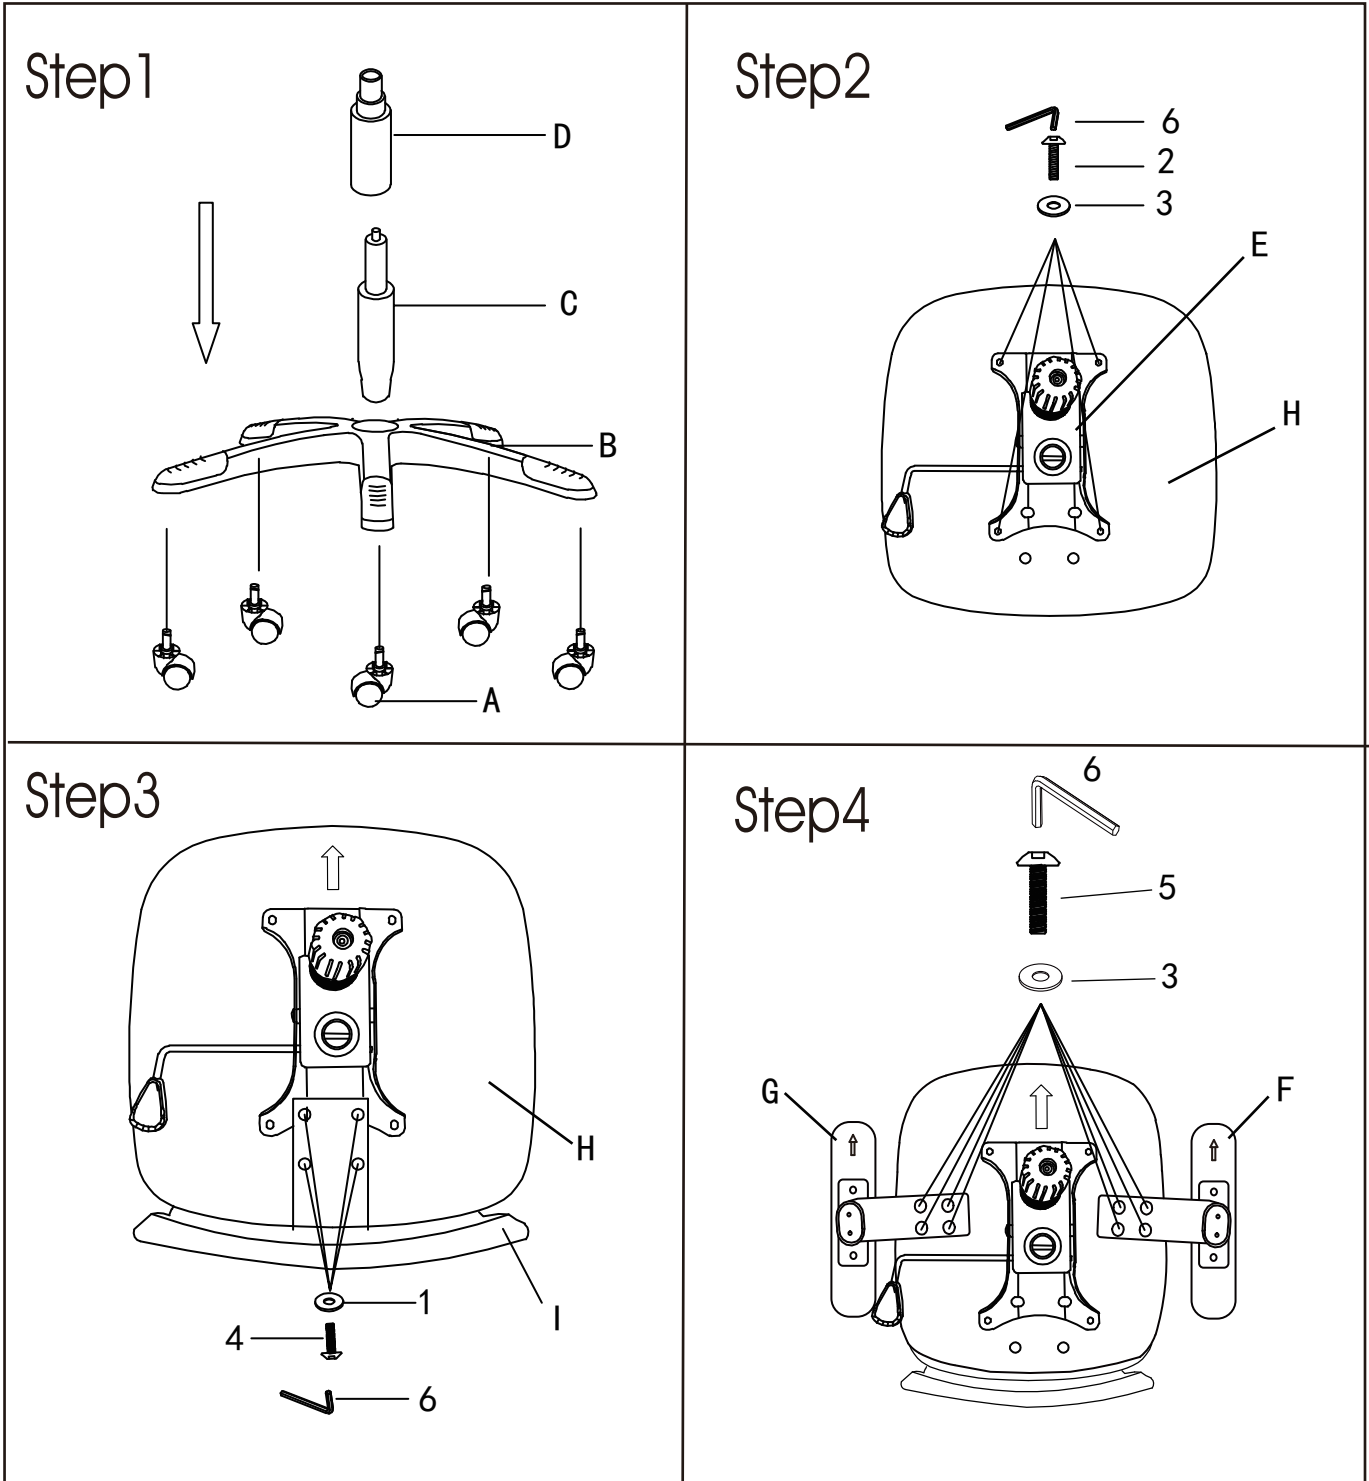

Thank you for purchasing this quality product. Be sure to check all packing material carefully for small parts which may have come loose inside the carton during shipment. Identify and count all parts and compare with the parts list below. Read all instructions before assembling bed and keep these instructions for future reference.

Assembly Instructions:

DO NOT USE SUBSTITUTE PARTS. PLEASE CONTACT YOUR RETAIL STORE OR WWW.ROOMSTOGO.COM WITH SERVICE OR PARTS REPLACEMENT REQUEST

This product is manufactured by ABAY for ROOMS TO GO | KIDS®