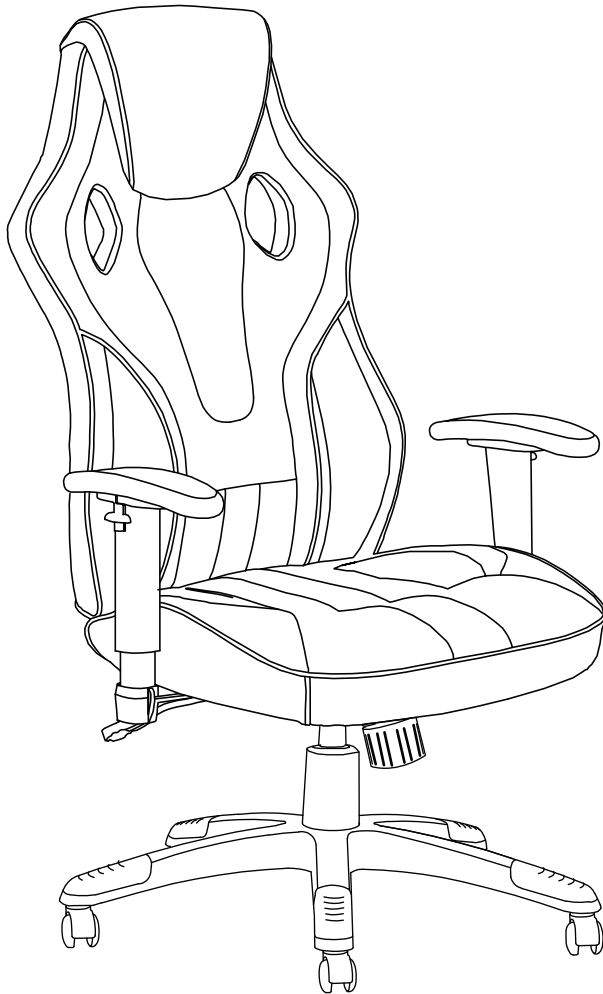

RTG Quest

PC DESK CHAIR

RTG SKU#	Style#	FINISH	ITEM DESCRIPTION
38307826	0782501	BLACK	PC DESK CHAIR BLACK
38307838	0782601	GRAY	PC DESK CHAIR GRAY
38307840	0782701	PINK	PC DESK CHAIR PINK

DO NOT USE SUBSTITUTE PARTS. PLEASE CONTACT YOUR RETAIL STORE OR WWW.ROOMSTOGO.COM WITH SERVICE OR PARTS REPLACEMENT REQUEST

This product is manufactured by ABAY for ROOMS TO GO | KIDS

Thank you for purchasing this quality product. Be sure to check all packing material carefully for small parts which may have come loose inside the carton during shipment. Identify and count all parts and compare with the parts list below. Read all instructions before assembling bed and keep these instructions for future reference.

Parts List:

ITEM	DESCRIPTION	IMAGE	QTY
A	Caster		5
B	Base		1
C	Gas lift		1
D	Gas lift Cover		1
E	Mechanism		1
F	Right armrest		1
G	Left armrest		1
H	Seat Bottom		1
I	Seat Back		1

DO NOT USE SUBSTITUTE PARTS. PLEASE CONTACT YOUR RETAIL STORE OR WWW.ROOMSTOGO.COM WITH SERVICE OR PARTS REPLACEMENT REQUEST