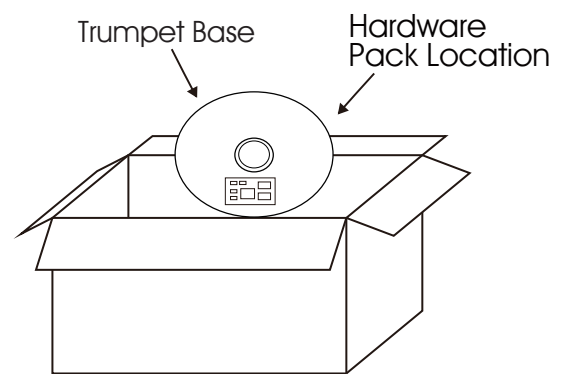

Hi Score

PEDESTAL GAMING

RTG SKU#	Style#	FINISH	ITEM DESCRIPTION
38351742	5174601	PINK&GREY	PEDESTAL GAMING GRAY
38351754	5174701	GREY&WHITE	PEDESTAL GAMING PINK

DO NOT USE SUBSTITUTE PARTS. PLEASE CONTACT YOUR RETAIL STORE OR WWW.ROOMSTOGO.COM WITH SERVICE OR PARTS REPLACEMENT REQUEST

This product is manufactured by ABAY for ROOMS TO GO | KIDS

Thank you for purchasing this quality product. Be sure to check all packing material carefully for small parts which may have come loose inside the carton during shipment. Identify and count all parts and compare with the parts list below. Read all instructions before assembling bed and keep these instructions for future reference.