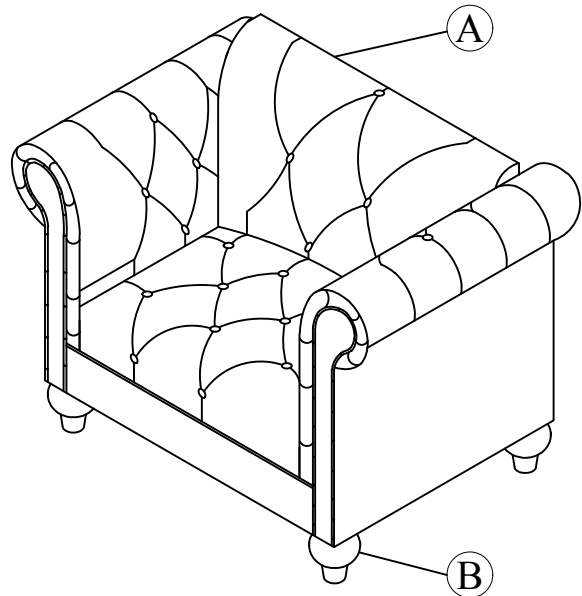

# ASSEMBLY INSTRUCTIONS

86PK/89SI-41(PINK/SILVER)		
SKU #	ITEM#	ITEM DESCRIPTION
38388004	86PK-41	PINK JEWEL CHAIR
38488006	89SI-41	SILVER JEWEL CHAIR

**Read instructions carefully prior to assembly.**

Thank you for purchasing this quality product. Check carefully for small parts which may come loose during shipment. Remove all components from pack and place top down on soft surface such as carpet or cloth to prevent scratching the finish. Identify and count all parts as specified below.

**It is recommended to use two or more persons during the assembly process.**

Part list			
No.	Description	Sketch	Quantity
A	Chair Body		1PC
B	Leg w/ plastic washer		4PCS

Step 1: Open the zipper of the bottom chair to take out Leg box as shown.

**It is recommended to use two or more persons during the assembly process.**

Step 2: Attach the Leg with plastic washer (B) to the Chair Body (A) as above shown.

Assembly is completed.