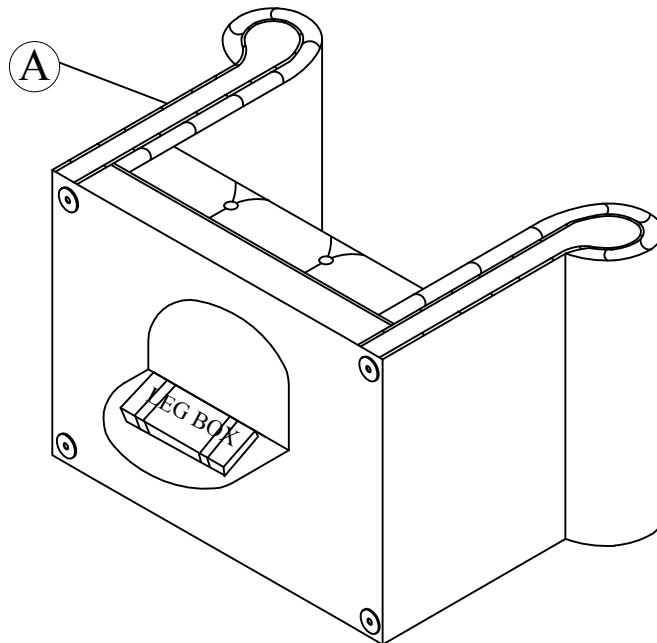

# ASSEMBLY INSTRUCTIONS

86PK/89SI-41(PINK/SILVER)		
SKU #	ITEM#	ITEM DESCRIPTION
38388004	86PK-41	PINK JEWEL CHAIR
38488006	89SI-41	SILVER JEWEL CHAIR

**Read instructions carefully prior to assembly.**

Thank you for purchasing this quality product. Check carefully for small parts which may come loose during shipment. Remove all components from pack and place top down on soft surface such as carpet or cloth to prevent scratching the finish. Identify and count all parts as specified below.

**It is recommended to use two or more persons during the assembly process.**

Part list			
No.	Description	Sketch	Quantity
A	Chair Body		1PC
B	Leg w/ plastic washer		4PCS

Step 1: Open the zipper of the bottom chair to take out Leg box as shown.

**It is recommended to use two or more persons during the assembly process.**

Step 2: Attach the Leg with plastic washer (B) to the Chair Body (A) as above shown.

Assembly is completed.