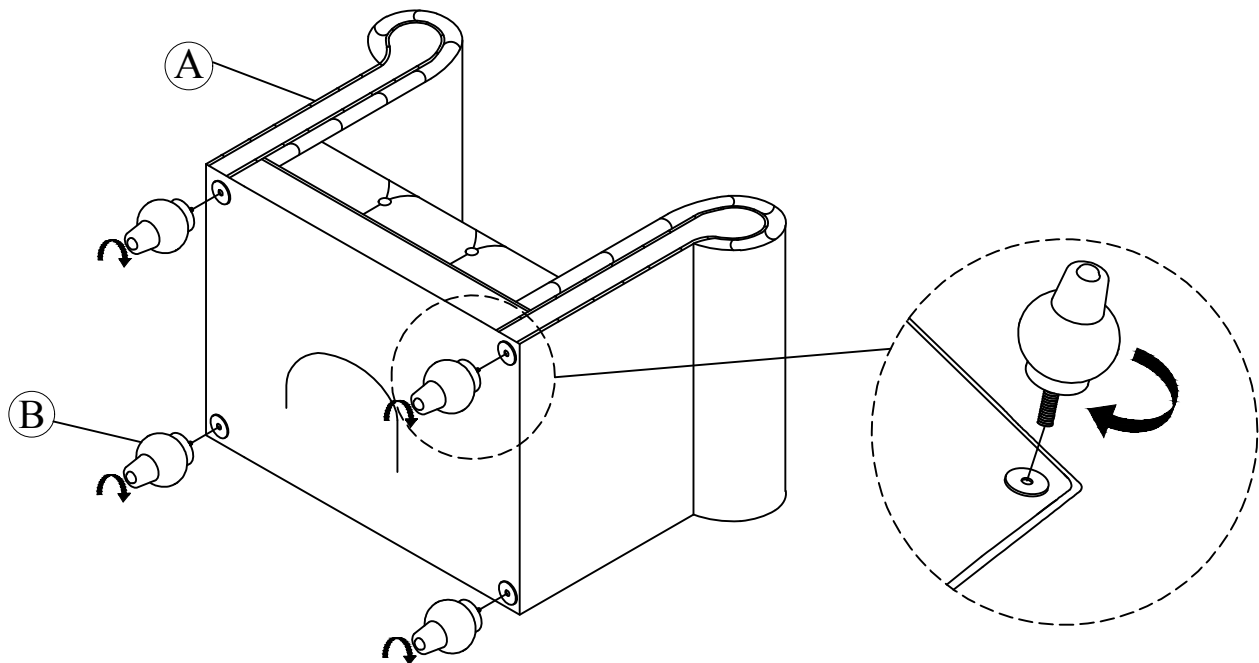

# ASSEMBLY INSTRUCTIONS

86PK/89SI-41(PINK/SILVER)		
SKU #	ITEM#	ITEM DESCRIPTION
38388004	86PK-41	PINK JEWEL CHAIR
38488006	89SI-41	SILVER JEWEL CHAIR

**Read instructions carefully prior to assembly.**

Thank you for purchasing this quality product. Check carefully for small parts which may come loose during shipment. Remove all components from pack and place top down on soft surface such as carpet or cloth to prevent scratching the finish. Identify and count all parts as specified below.

**It is recommended to use two or more persons during the assembly process.**

Part list			
No.	Description	Sketch	Quantity
A	Chair Body		1PC
B	Leg w/ plastic washer		4PCS

Step 1: Open the zipper of the bottom chair to take out Leg box as shown.

**It is recommended to use two or more persons during the assembly process.**

Step 2: Attach the Leg with plastic washer (B) to the Chair Body (A) as above shown.

Assembly is completed.