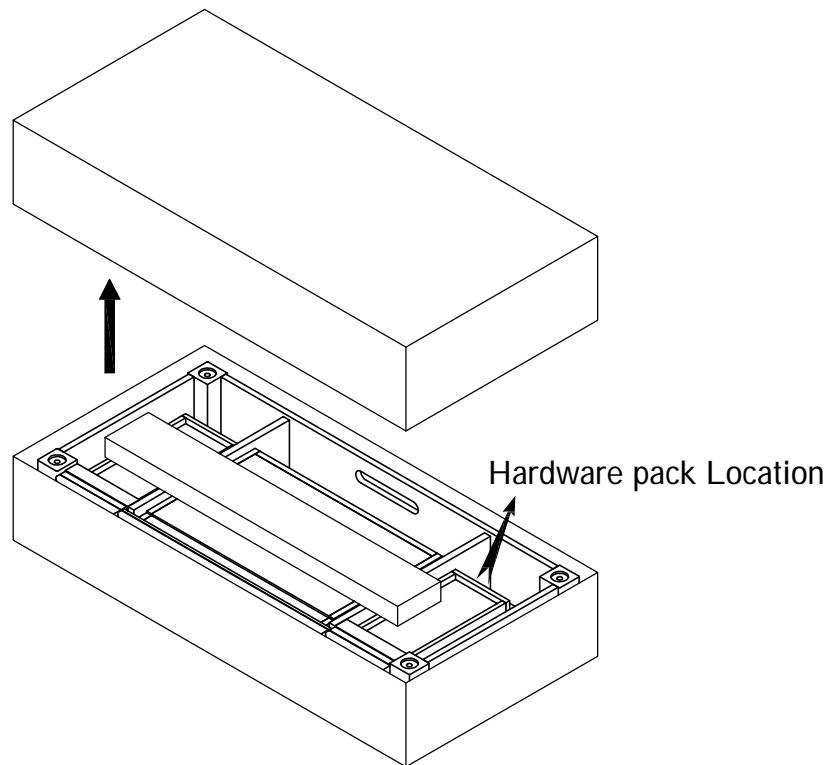

PARTS LIST :			
PARTS	PICTURE	DESCRIPTION	Q'TY
1		LEG	4PCS

HARDWARE LIST			Q'TY
A		TIPPING RESTRAINT	1PC

HARDWARE REQUIRED	
	SCREW DRIVER (NOT INCLUDED)

Hardware Pack Locations:

RTG SKU	STYLE #	COLOR	DESCRIPTION
39109928	992-12DR	WHITE	VANITY DESK
34789909	899Y-12DR	PLATINUM	VANITY DESK

This product is manufactured by GLOB for **ROOMS TO GO | KIDS™**

DO NOT USE SUBSTITUTE PARTS. PLEASE CONTACT YOUR RETAIL STORE OR WWW.ROOMSTOGO.COM WITH SERVICE OR PARTS REPLACEMENT REQUEST