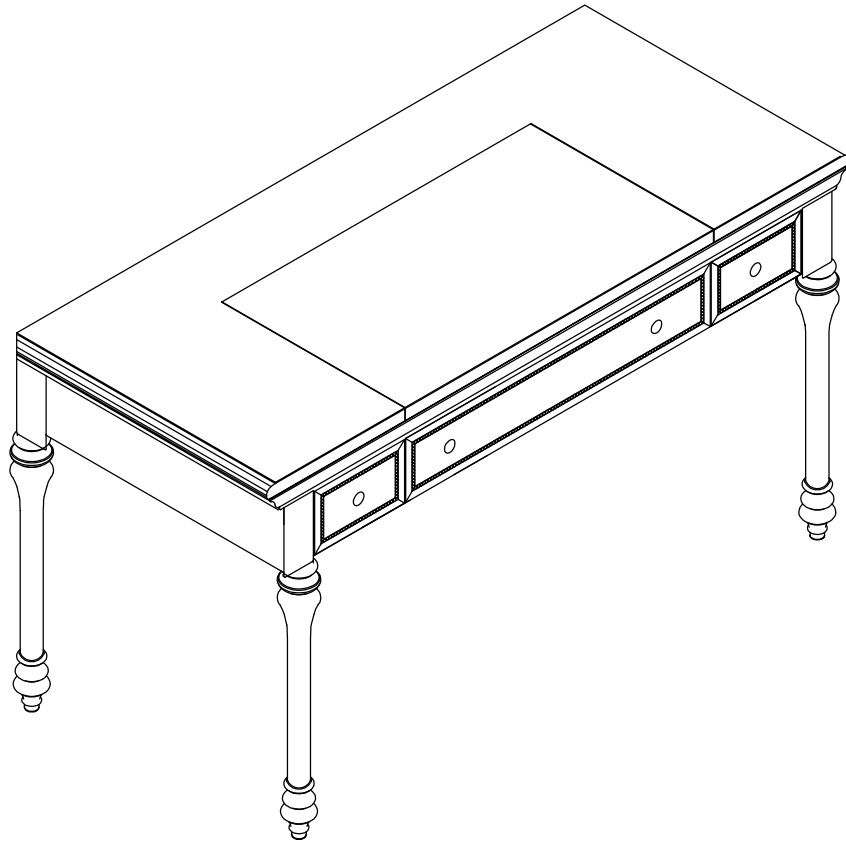

# 992/899Y VANITY DESK

RTG SKU	STYLE #	COLOR	DESCRIPTION
39109928	992-12DR	WHITE	VANITY DESK
34789909	899Y-12DR	PLATINUM	VANITY DESK

This product is manufactured by GLOB for

**ROOMS TO GO** | **KIDS™**

DO NOT USE SUBSTITUTE PARTS. PLEASE CONTACT YOUR RETAIL STORE OR [WWW.ROOMSTOGO.COM](http://WWW.ROOMSTOGO.COM) WITH SERVICE OR PARTS REPLACEMENT REQUEST

PARTS LIST :			
PARTS	PICTURE	DESCRIPTION	Q'TY
1		LEG	4PCS

HARDWARE LIST			Q'TY
A		TIPPING RESTRAINT	1PC

HARDWARE REQUIRED	
	SCREW DRIVER (NOT INCLUDED)

### Hardware Pack Locations:

RTG SKU	STYLE #	COLOR	DESCRIPTION
39109928	992-12DR	WHITE	VANITY DESK
34789909	899Y-12DR	PLATINUM	VANITY DESK

This product is manufactured by GLOB for **ROOMS TO GO | KIDS™**