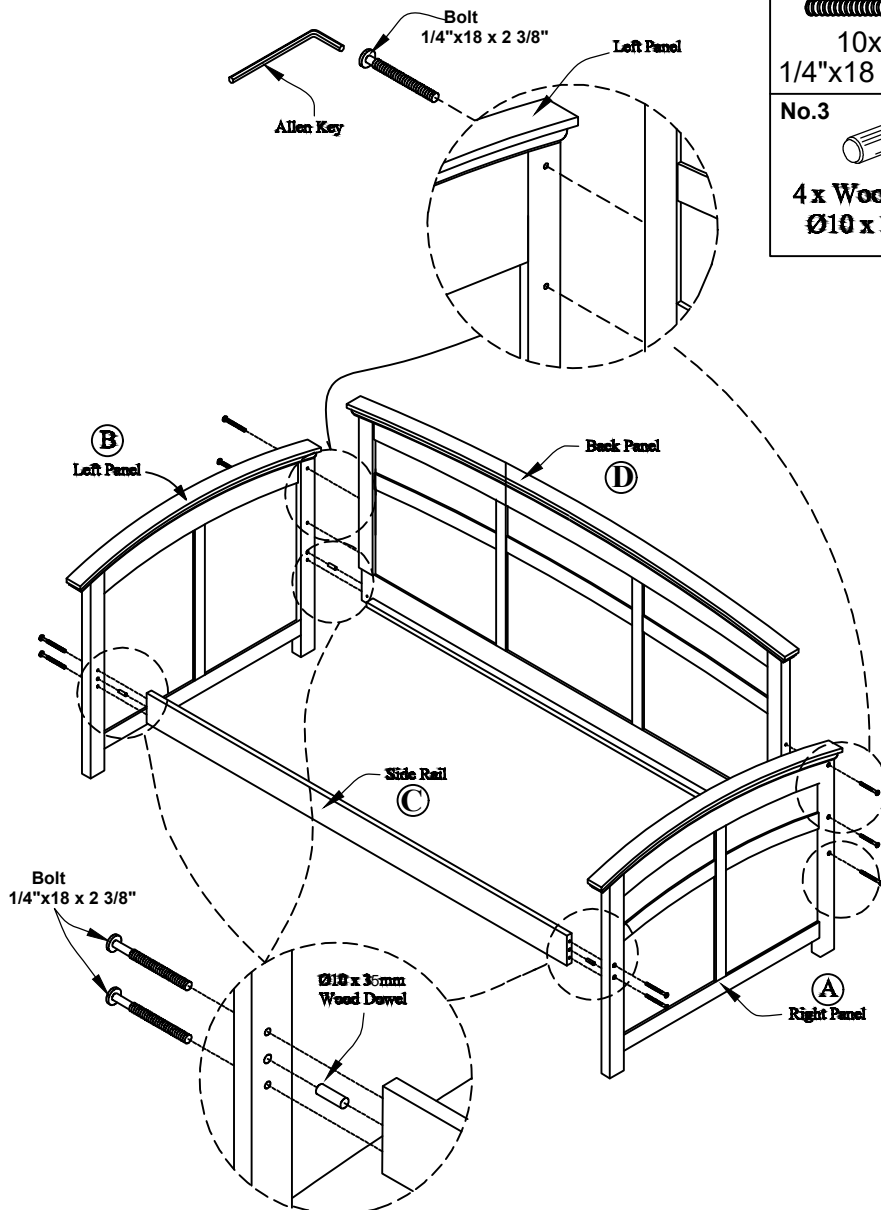

Hardware List

No.	Picture	Description	Qty
①		Bolt 1/4"x18 x 2 3/8"	10 Pcs
②		Wood Screw M4 x 30mm	6 Pcs
③		Wood Dowel Ø10 x 35mm	4 Pcs
④		Allen Key M4	1 Pc

Hardware Pack Locations:

RTG SKU	Style#	Description
37514975	1497-52	Daybed Back Panel & Rail
37514987	1597-52	Daybed Back Panel & Rail

DO NOT USE SUBSTITUTE PARTS. PLEASE CONTACT YOUR RETAIL STORE OR WWW.ROOMSTOGO.COM WITH SERVICE OR PARTS REPLACEMENT REQUEST

ROOMS TO GO

KIDS

Manufactured for Rooms To Go Kids

Thank you for purchasing this quality product. Be sure to check all packing material carefully for small parts which may have come loose inside the carton during shipment. Identify and count all parts and compare with the parts list. Read all instructions before assembling furniture and keep these instructions for future reference.

ASSEMBLY INSTRUCTION

STEP 1

You will need	
No.1  10x Bolt 1/4"x18 x 2 3/8"	No.4  Allen Key M4
No.3  4x Wood Dowel Ø10 x 35mm	

DO NOT USE SUBSTITUTE PARTS. PLEASE CONTACT YOUR RETAIL STORE OR WWW.ROOMSTOGO.COM WITH SERVICE OR PARTS REPLACEMENT REQUEST