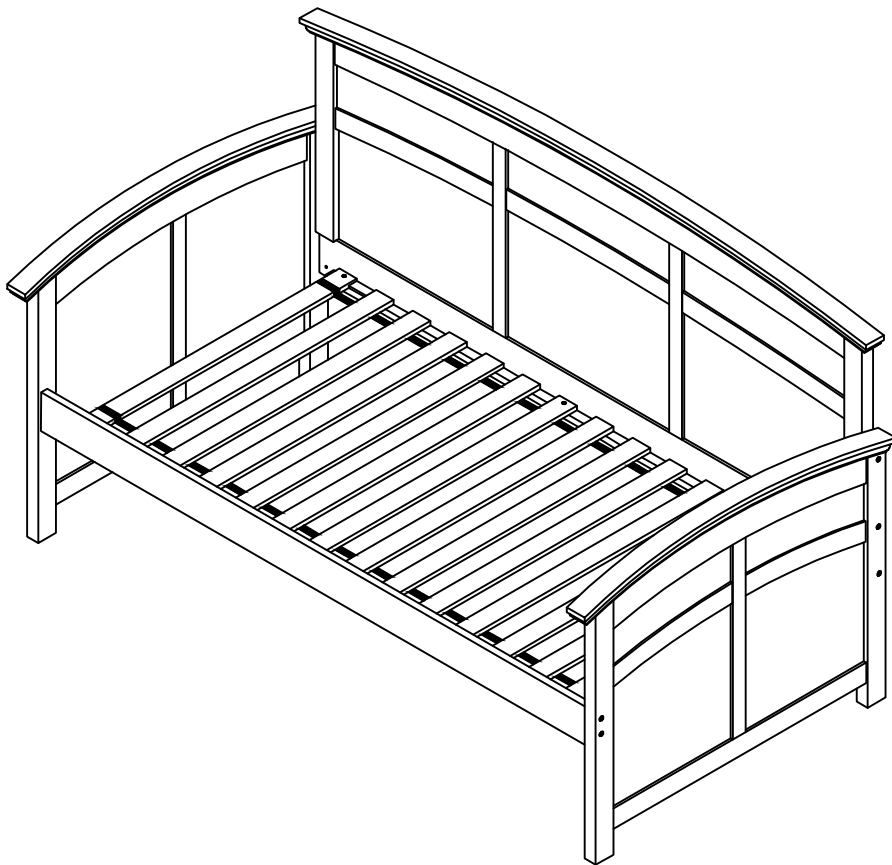

ROOMS TO GO 
KIDS
 Manufactured for Rooms To Go Kids

SANTA CRUZ

1497/1597 TWIN DAYBED

3911497P-CHERRY DAYBED			3911498P-GRAY DAYBED		
RTG SKU	STYLE#	DESCRIPTION	RTG SKU	STYLE#	DESCRIPTION
37414973	1497-51	Twin Daybed Arms & Slats	37414985	1597-51	Twin Daybed Arms & Slats
37514975	1497-52	Daybed Back Panel & Rail	37514987	1597-52	Daybed Back Panel & Rail

DO NOT USE SUBSTITUTE PARTS. PLEASE CONTACT YOUR RETAIL STORE OR WWW.ROOMSTOGO.COM WITH SERVICE OR PARTS REPLACEMENT REQUEST

ROOMS TO GO

KIDS

Manufactured for Rooms To Go Kids

Parts List

Parts	Picture	Description	Qty
A		Right Panel	1 Pc
B		Left Panel	1 Pc
C		Side Rail	1 Pc
D		Back Panel	1 Pc
E		Slat Roll	1 Set

Hardware List

No.	Picture	Description	Qty
①		Bolt 1/4"x18 x 2 3/8"	10 Pcs
②		Wood Screw M4 x 30mm	6 Pcs
③		Wood Dowel Ø10 x 35mm	4 Pcs
④		Allen Key M4	1 Pc

Hardware Pack Locations:

RTG SKU	Style#	Description
37514975	1497-52	Daybed Back Panel & Rail
37514987	1597-52	Daybed Back Panel & Rail