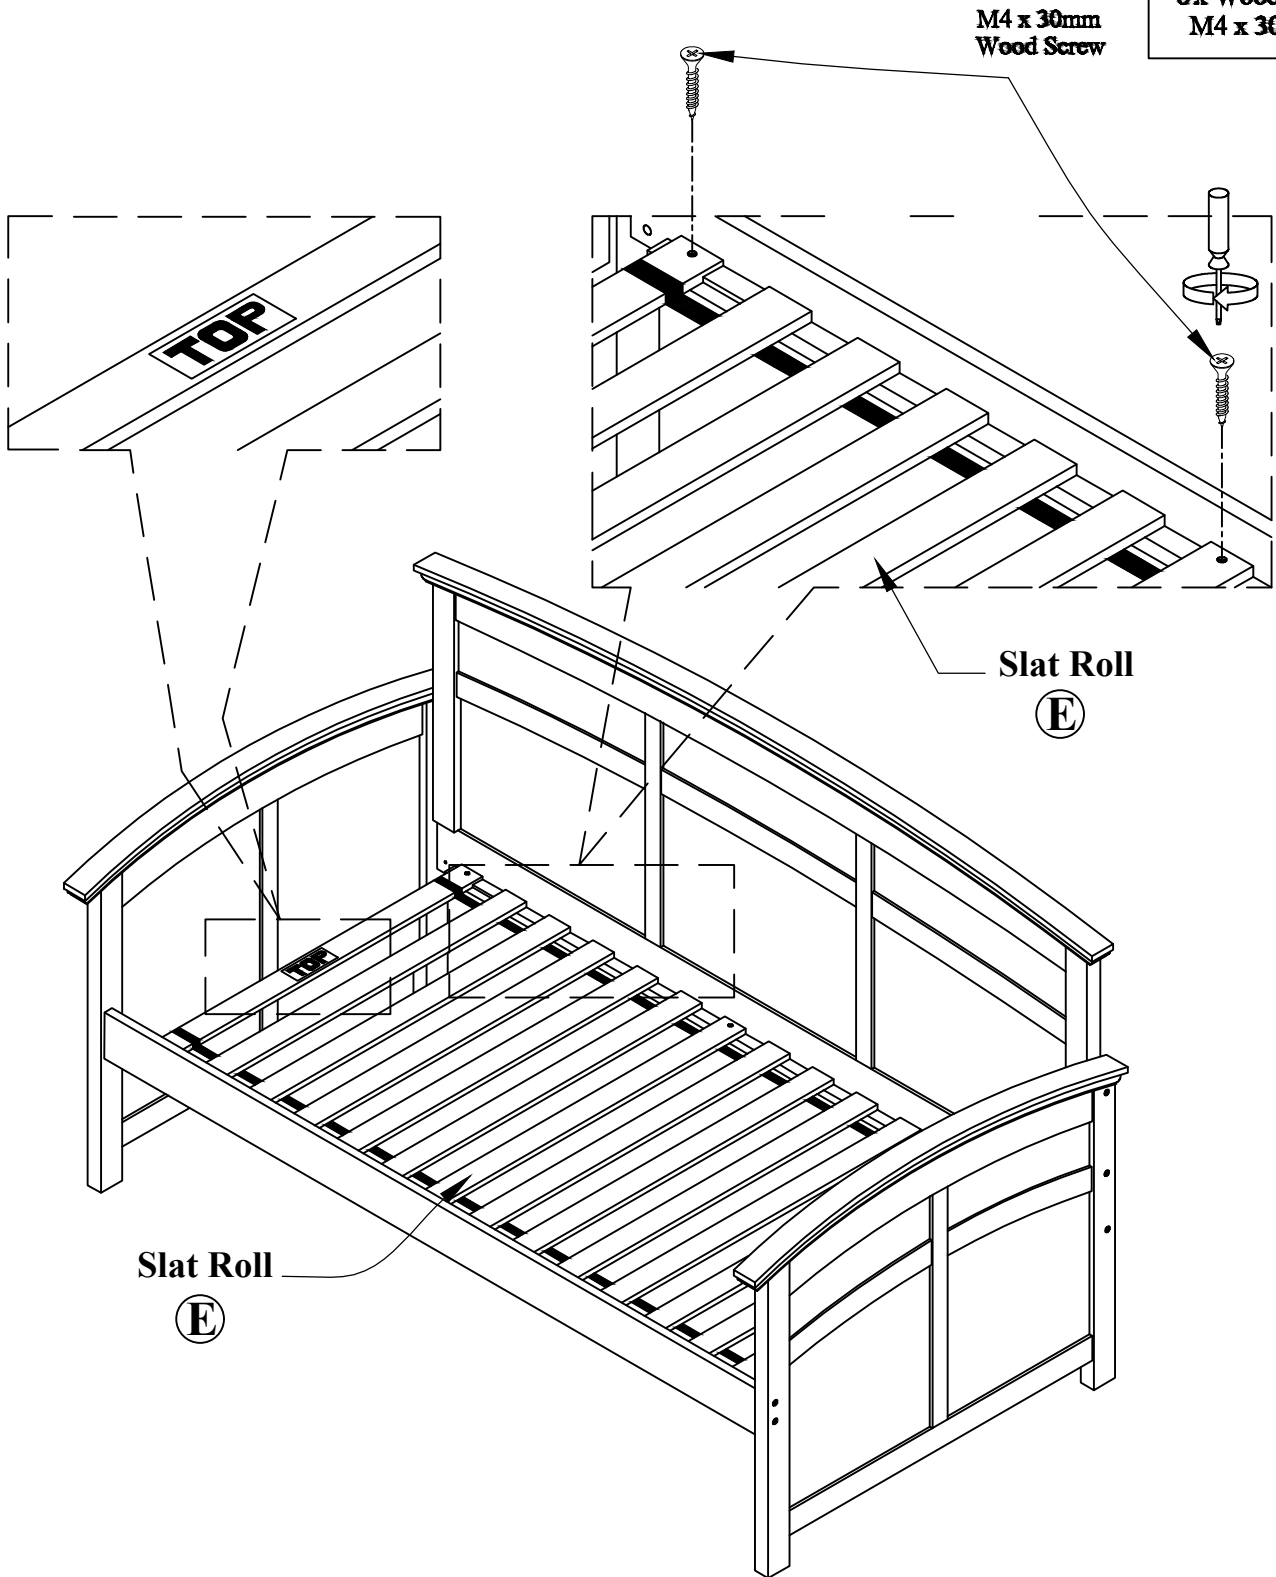

Hardware List

No.	Picture	Description	Qty
①		Bolt 1/4"x18 x 2 3/8"	10 Pcs
②		Wood Screw M4 x 30mm	6 Pcs
③		Wood Dowel Ø10 x 35mm	4 Pcs
④		Allen Key M4	1 Pc

Hardware Pack Locations:

RTG SKU	Style#	Description
37514975	1497-52	Daybed Back Panel & Rail
37514987	1597-52	Daybed Back Panel & Rail

ASSEMBLY INSTRUCTION

STEP 2

You will need

No.2

6 x Wood Screw
M4 x 30mm

DO NOT USE SUBSTITUTE PARTS. PLEASE CONTACT YOUR RETAIL STORE OR WWW.ROOMSTOGO.COM
WITH SERVICE OR PARTS REPLACEMENT REQUEST