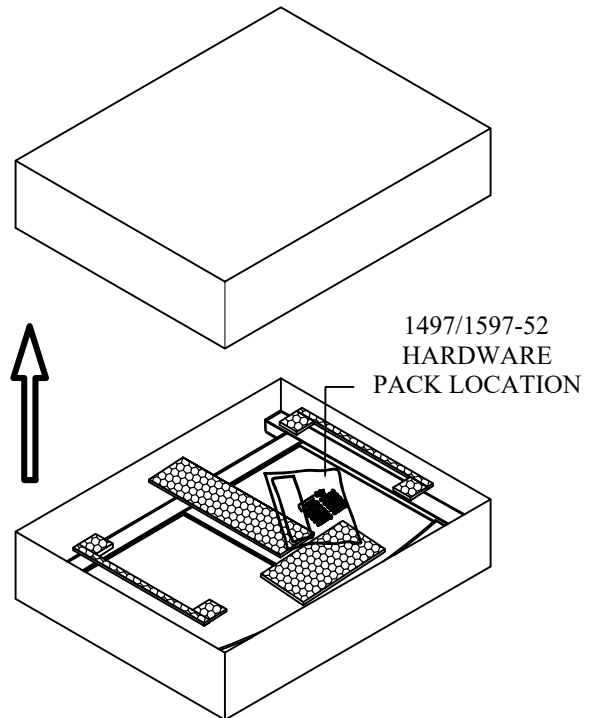

DO NOT USE SUBSTITUTE PARTS. PLEASE CONTACT YOUR RETAIL STORE OR WWW.ROOMSTOGO.COM WITH SERVICE OR PARTS REPLACEMENT REQUEST

ROOMS TO GO

KIDS

Manufactured for Rooms To Go Kids

Parts List

Parts	Picture	Description	Qty
A		Right Panel	1 Pc
B		Left Panel	1 Pc
C		Side Rail	1 Pc
D		Back Panel	1 Pc
E		Slat Roll	1 Set

Hardware List

No.	Picture	Description	Qty
①		Bolt 1/4"x18 x 2 3/8"	10 Pcs
②		Wood Screw M4 x 30mm	6 Pcs
③		Wood Dowel Ø10 x 35mm	4 Pcs
④		Allen Key M4	1 Pc

Hardware Pack Locations:

RTG SKU	Style#	Description
37514975	1497-52	Daybed Back Panel & Rail
37514987	1597-52	Daybed Back Panel & Rail