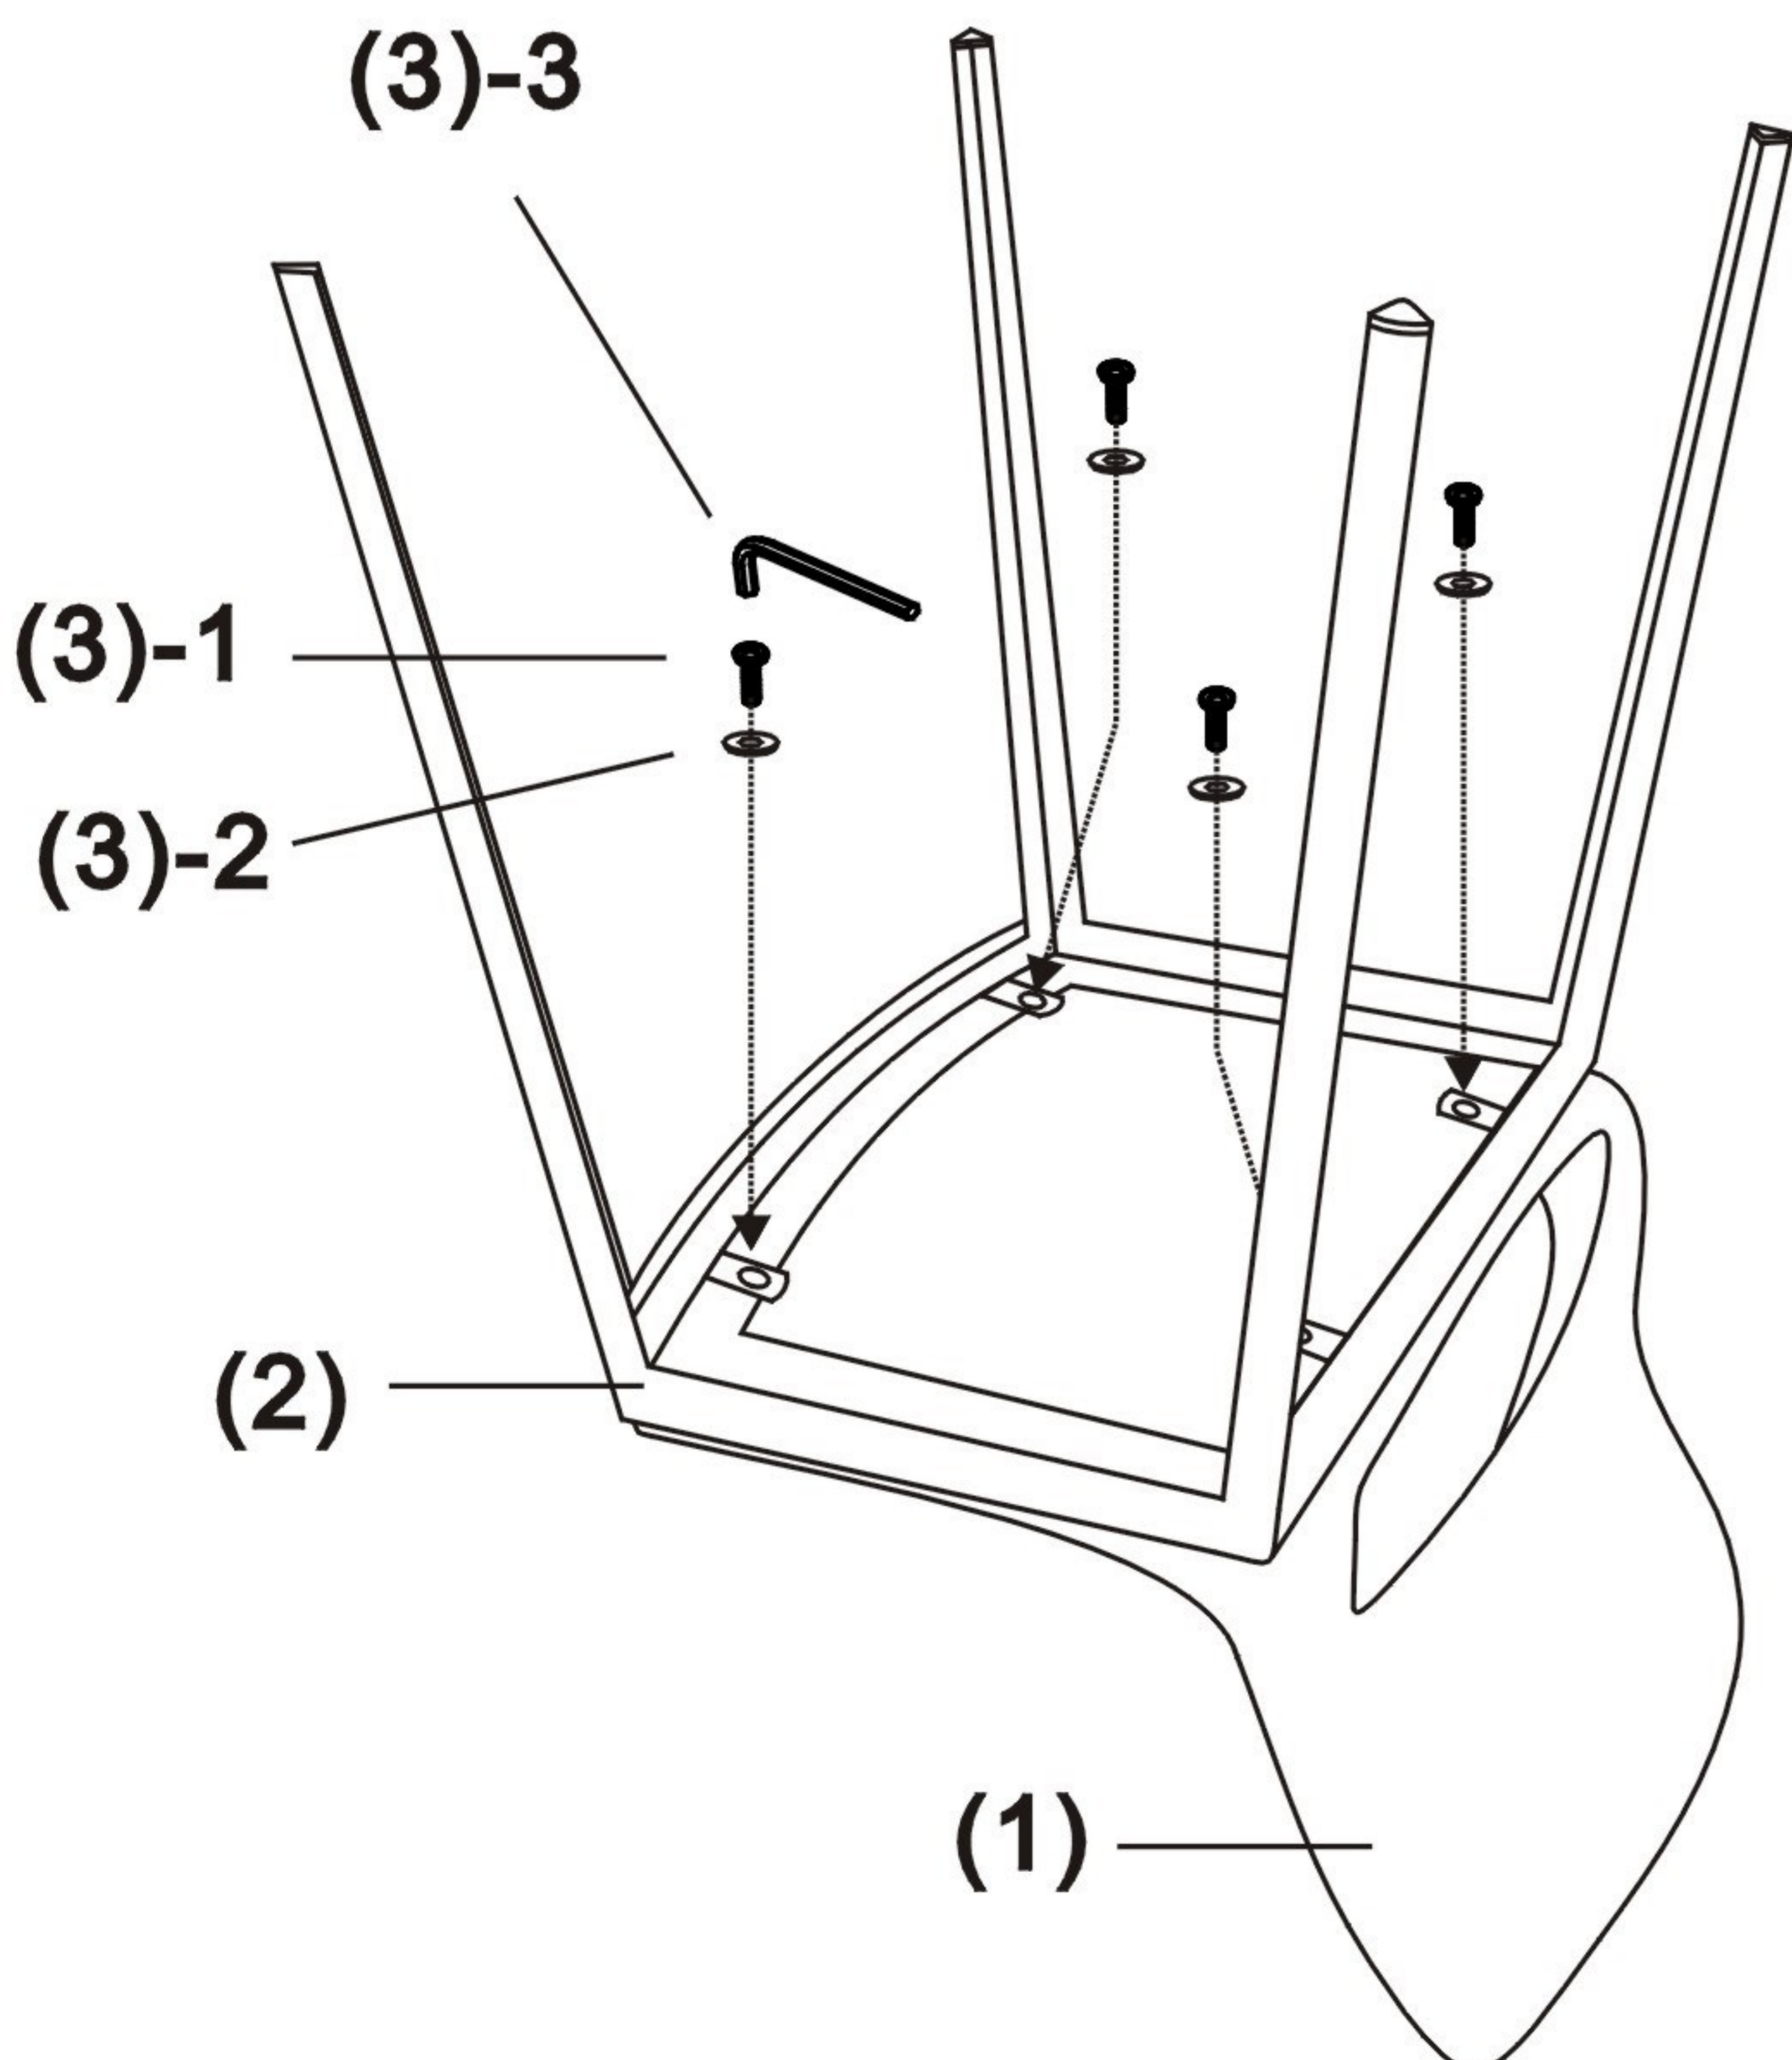

ITEM NAME /NOM D' ITEM:ACE DINING CHAIR

ITEM # /NO. ITEM:101279 (WHITE&STAINLESS)

101280 (BLACK&STAINLESS)

101281 (LIGHT PINK&STAINLESS)

101282 (GRAY&WALNUT)

Enquiry:parts@zuomod.com

PART LIST/Liste des pièces

(1)	(2)	(3)
 X1	 X1	1. X4 M4*20mm 2. X4 3. X4

INSTRUCTION

A

B