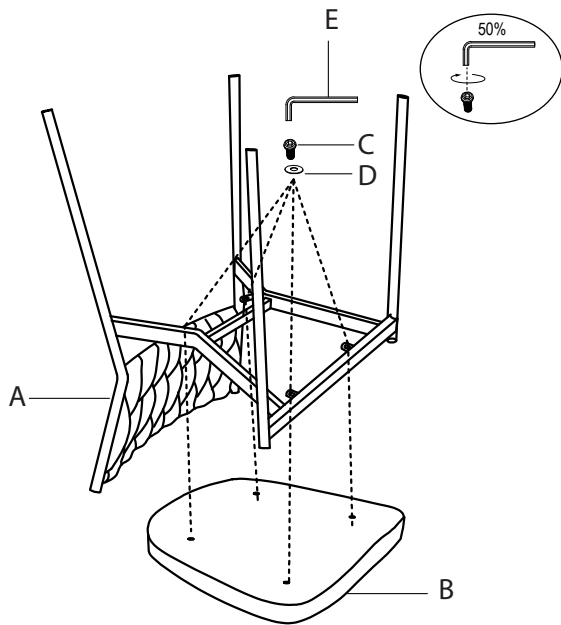

Braided Tania Dining Chair

Part # CH-BRAIDTANIA XX+XX

21-0408

PARTS

A

B

x4
(M6x15mm)

C

D

E

1

2

3

Do not over tighten.
 Do not use power tools to assemble.