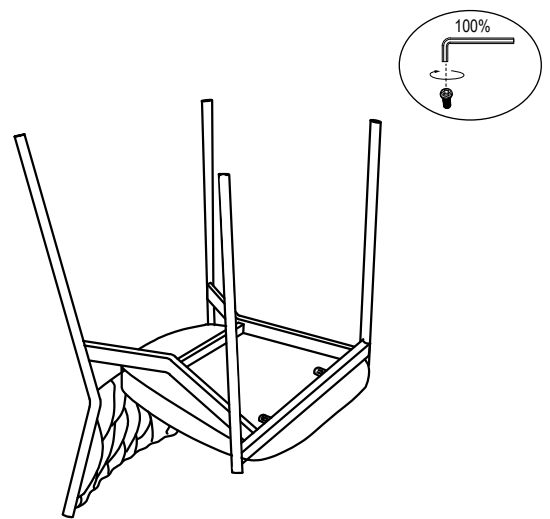

Braided Tania Dining Chair

Part # CH-BRAIDTANIA XX+XX

21-0408

PARTS

A

B

x4
(M6x15mm)

C

D

E

1

2

3

Do not over tighten.
 Do not use power tools to assemble.