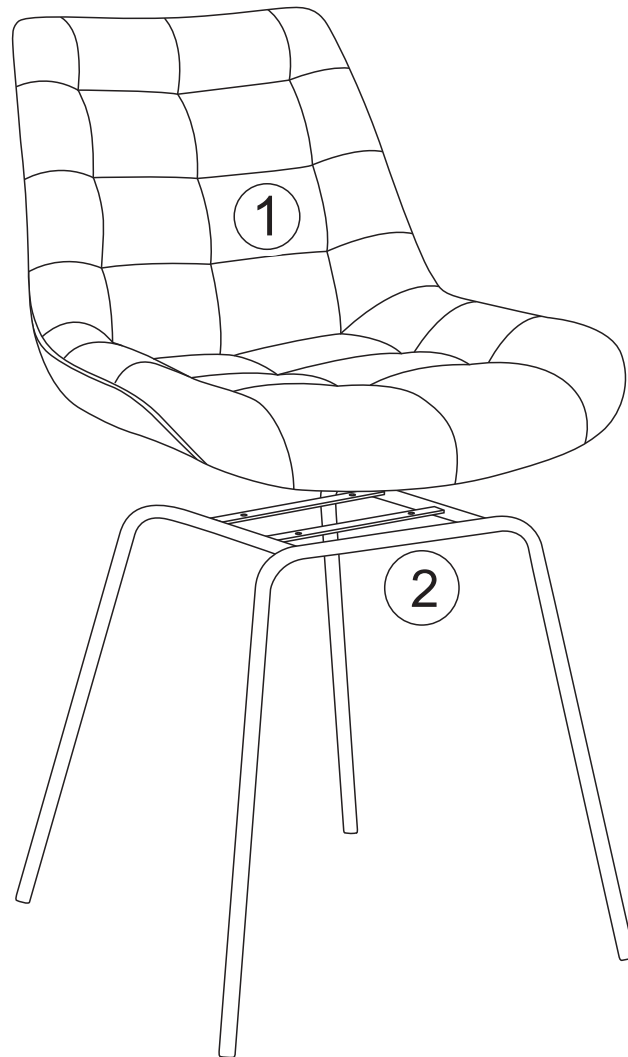

PACKAGE CONTENT

Ⓐ

4 PCS
M6 X 20

Ⓑ

1 PCS
M4