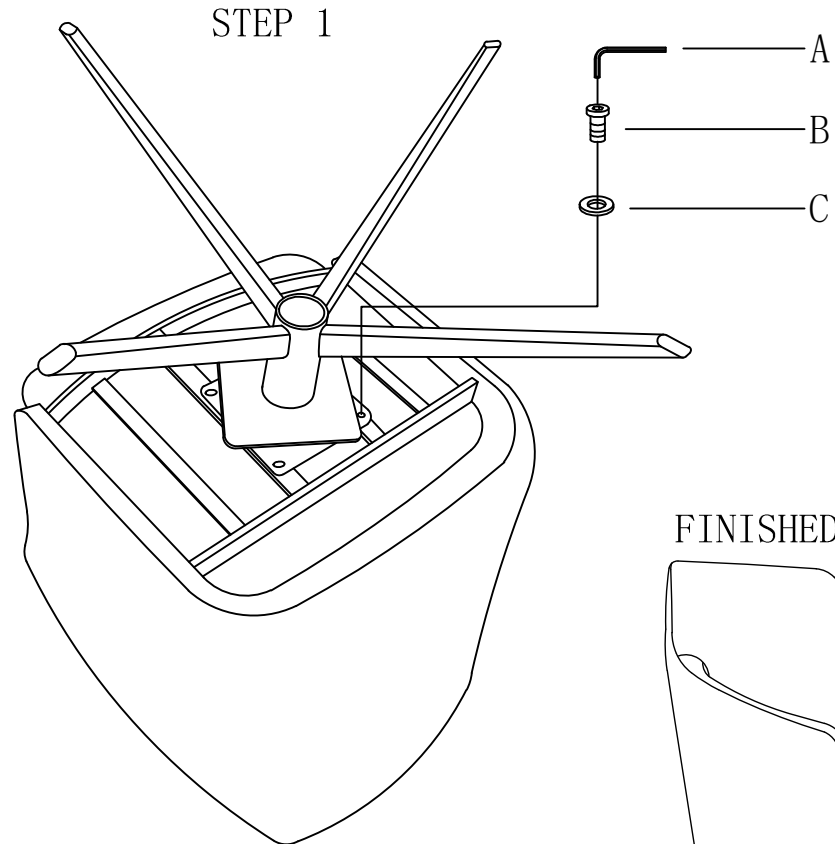

# Assembly Instructions SIGNA Armchair

PLEASE NOTE: Check that you have received all components and hardware before assembling. If you are missing any parts, contact your retailer.

FINISHED

A (1 pc)  
4mm

B (4 pcs)  
M6x15

C (4 pcs)  
Ø8

During assembly, hand tighten screws only. When all screws are in place, then tighten completely.