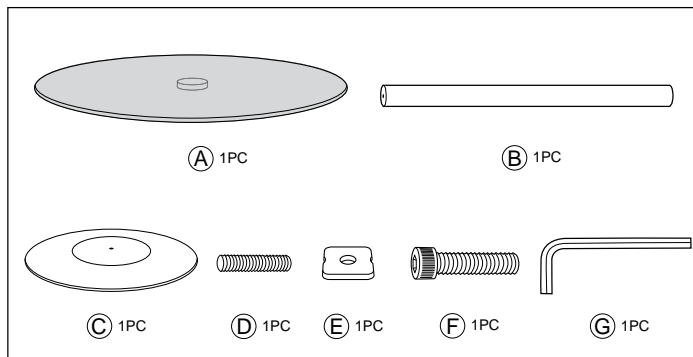

Assembly Instructions

AVA 36" Bistro Table

PLEASE NOTE: Check that you have received all components and hardware before assembling. If you are missing any parts, contact your retailer.

During assembly, hand tighten screws only. When the screws are in place, tighten completely.