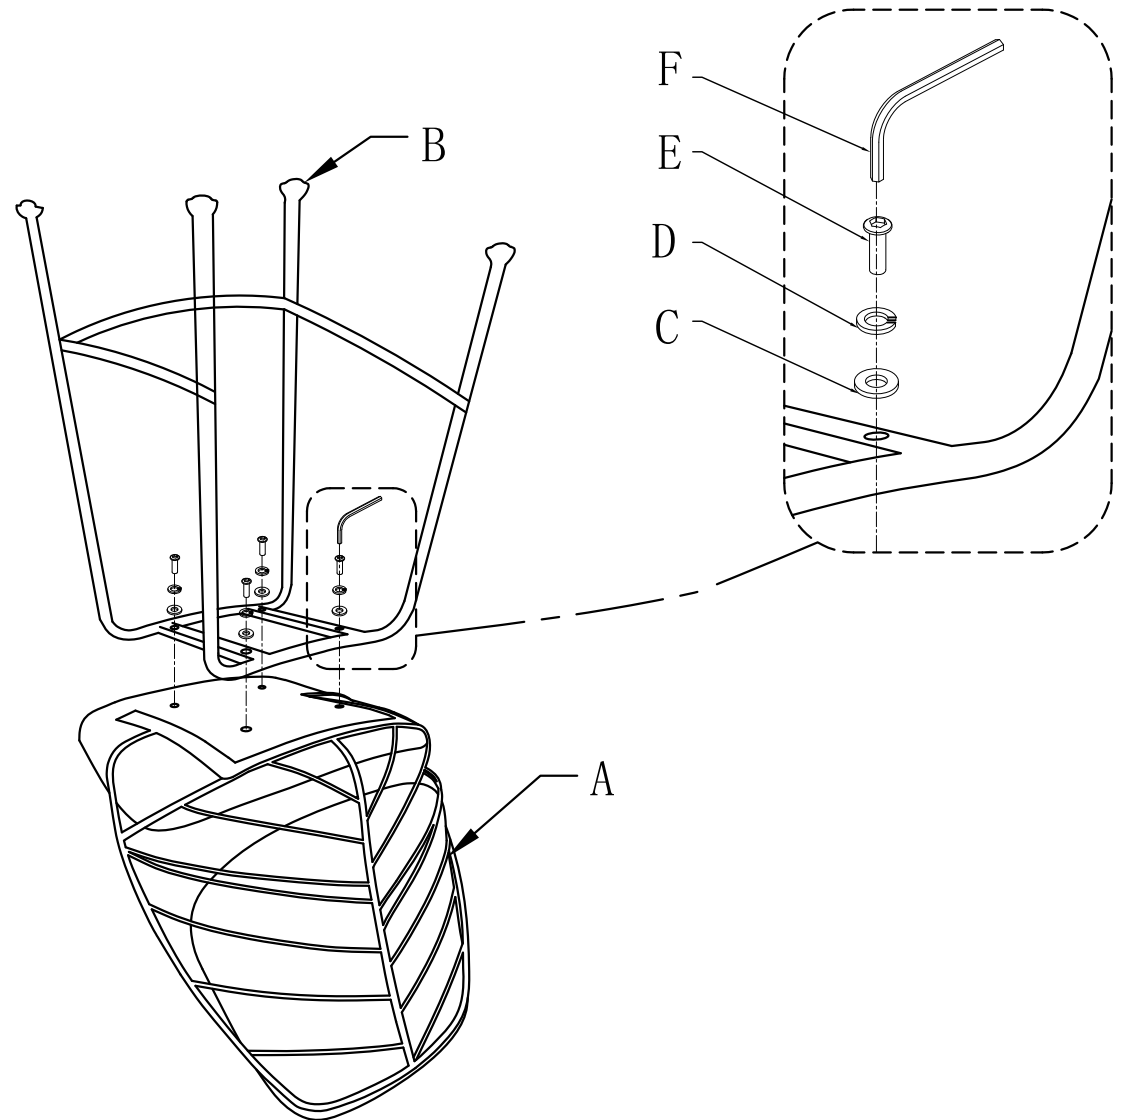

Assembly Instructions

LINNEA Counter Stool

PLEASE NOTE: Check that you have received all components and hardware before assembling. If you are missing any parts, contact your retailer.

A (1 pc)

B (1 pc)

C (4 pcs)

D (4 pcs)

E (4 pcs)
M6 x 20mm

F (1 pc)
4mm

During assembly, hand tighten screws only. When the screws are in place, tighten completely.