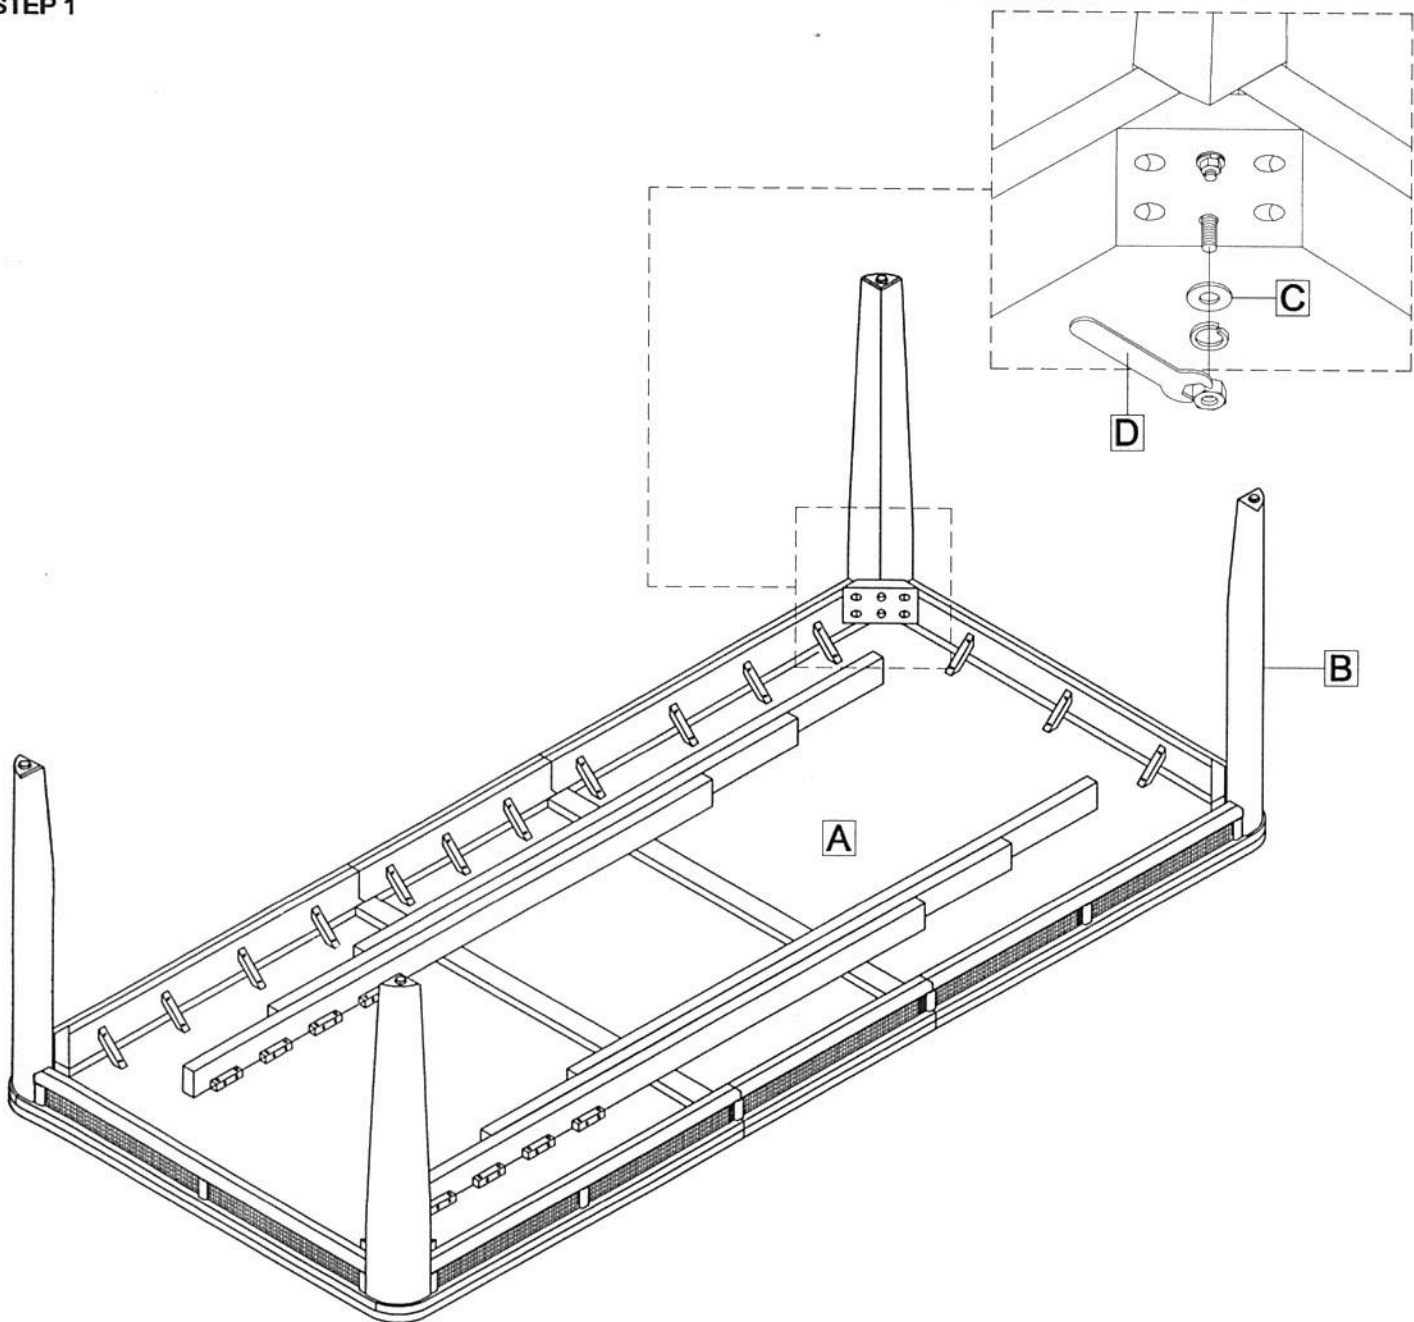

Assembly Instruction

HMIS 3301-11 Leg Table

SKU # 42033011

***Caution: Please read all instructions carefully before starting the assembly process. These parts are cumbersome and heavy. Therefore, two people are recommended in order to prevent personal injury and insure the parts are not damaged during the assembly

Code	Hardware List		
A	Table Top		1Pc
B	Table Leg		4Pcs

Step	Code	Hardware List		
1	C	Hex Nut - Ø5/16		8Pcs
		Flat washer - Ø5/16x22x1.5mm		8Pcs
		Lock washer - Ø5/16		8Pcs
1	D	Wrench - Ø5/16		1Pc

STEP 1

Install the middle wing with the top of the table