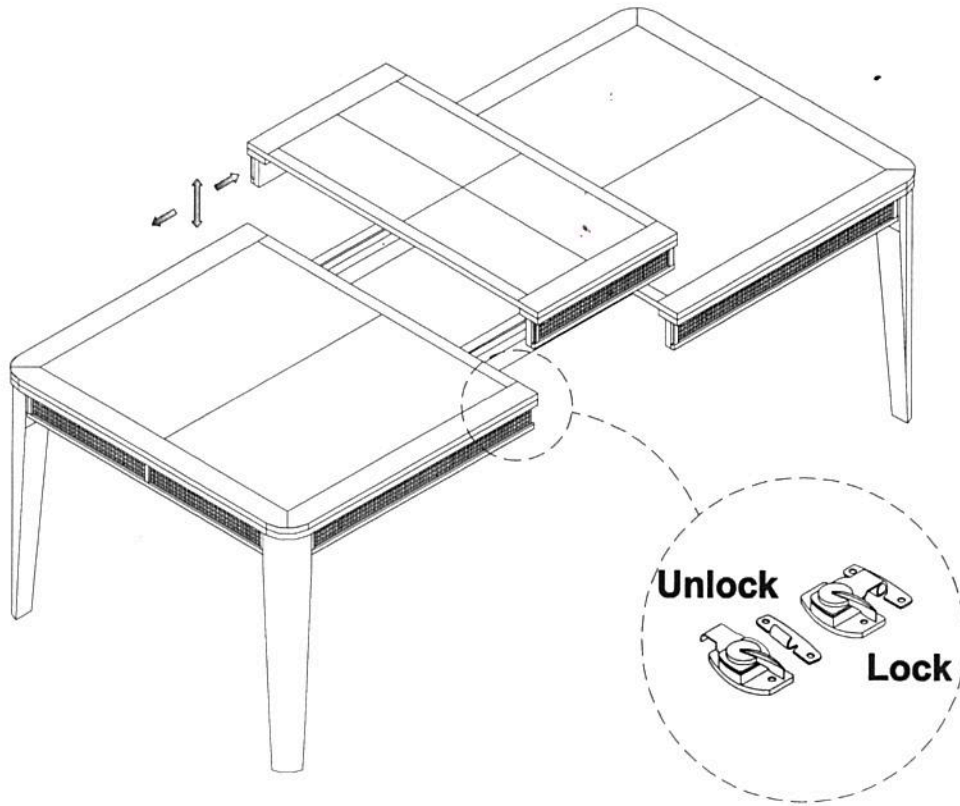

Assembly Instruction

HMIS 3301-11 Leg Table

SKU # 42033011

***Caution: Please read all instructions carefully before starting the assembly process. These parts are cumbersome and heavy. Therefore, two people are recommended in order to prevent personal injury and insure the parts are not damaged during the assembly

Code	Hardware List		
A	Table Top		1Pc
B	Table Leg		4Pcs

Step	Code	Hardware List		
1	C	Hex Nut - Ø5/16		8Pcs
		Flat washer - Ø5/16x22x1.5mm		8Pcs
		Lock washer - Ø5/16		8Pcs
1	D	Wrench - Ø5/16		1Pc

STEP 1