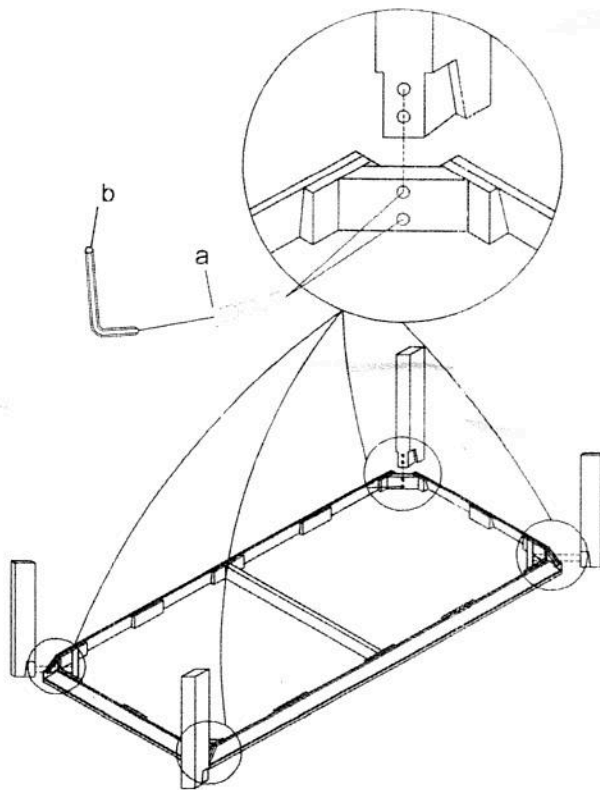

LFST

ASSEMBLY INSTRUCTIONS
ITEM NO: C1137D-DTX
DINING TABLE

SKU#42111372

Thank you for purchasing this quality product. Be sure to check all packing material carefully for small parts that may have come loose inside the carton during shipment.

TOOLS REQUIRED (NOT PROVIDED)

PHILIPS SCREWDRIVER

PART LISTS

NO.	Description	Sketch	Q'ty
A	TABLE TOP		1PC
B	LEG		4PCS

STEP 1

HARDWARE LISTS

NO.	Description	Sketch	Size	Q'ty
a	BOLT		5/16"*60mm	8SETS
	SPRING WASHER		5/16"*13mm	
	FLAT WASHER		5/16"*19mm	
b	ALLEN KEY		4mm	1PC