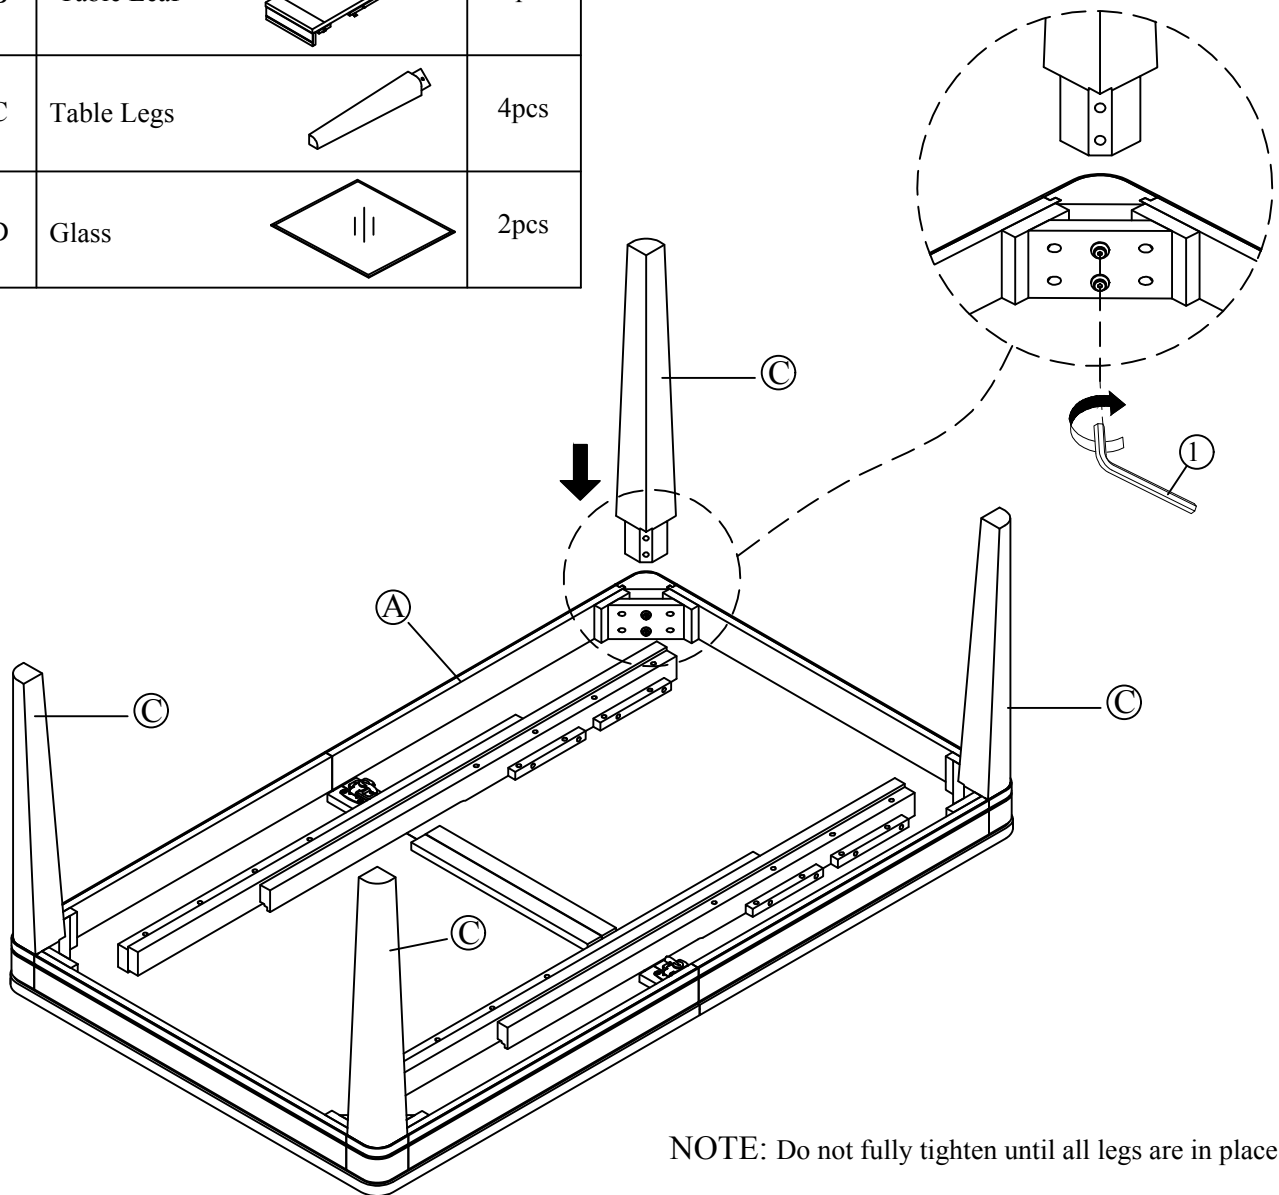

# ASSEMBLY INSTRUCTIONS

AUGR RTG5888-LEG RECTANGULAR DINING TABLE - SKU# 42158899

Manufactured by AUGR for **ROOMS TO GO**

\*\*\* Caution: Please read all instructions carefully before starting the assembly process. These parts are cumbersome and heavy. Therefore, two people are recommended in order to prevent personal injury and ensure the parts are not damaged during the assembly.

No.	Part list	Qty
A	Table Top 	1pc
B	Table Leaf 	1pc
C	Table Legs 	4pcs
D	Glass 	2pcs

No.	Hardware List	Qty
1	 Allen Key M4	1pc
2	 Plastic Sucker	2pcs

NOTE: Do not fully tighten until all legs are in place.

Hardware Pack Location(s):  
AUGR RTG5888-LEG RECTANGULAR DINING TABLE - SKU# 42158899

# ASSEMBLY INSTRUCTIONS

AUGR RTG5888-LEG RECTANGULAR DINING TABLE - SKU# 42158899

Manufactured by AUGR for ROOMS TO GO

COMPLETE

Hardware Pack Location(s):  
AUGR RTG5888-LEG RECTANGULAR DINING TABLE - SKU# 42158899