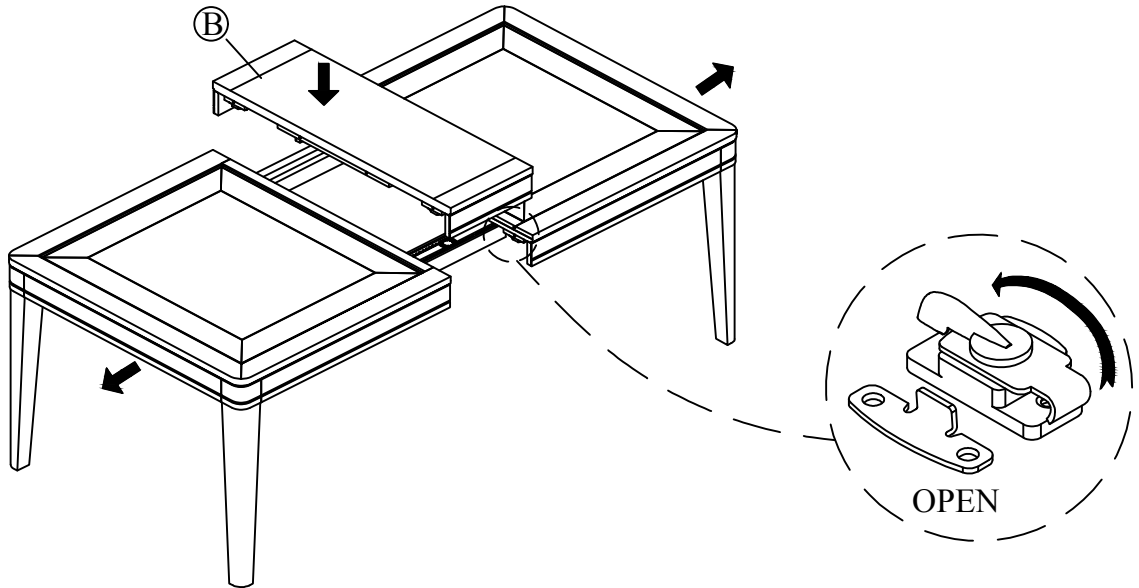

ASSEMBLY INSTRUCTIONS

AUGR RTG5888-LEG RECTANGULAR DINING TABLE - SKU# 42158899

Manufactured by AUGR for ROOMS TO GO

COMPLETE

Hardware Pack Location(s):
AUGR RTG5888-LEG RECTANGULAR DINING TABLE - SKU# 42158899