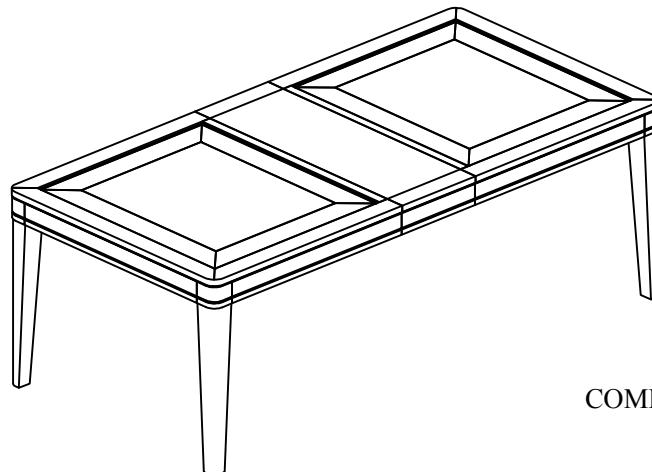

ASSEMBLY INSTRUCTIONS

AUGR RTG5888-LEG RECTANGULAR DINING TABLE - SKU# 42158899

Manufactured by AUGR for ROOMS TO GO

COMPLETE

Hardware Pack Location(s):
AUGR RTG5888-LEG RECTANGULAR DINING TABLE - SKU# 42158899