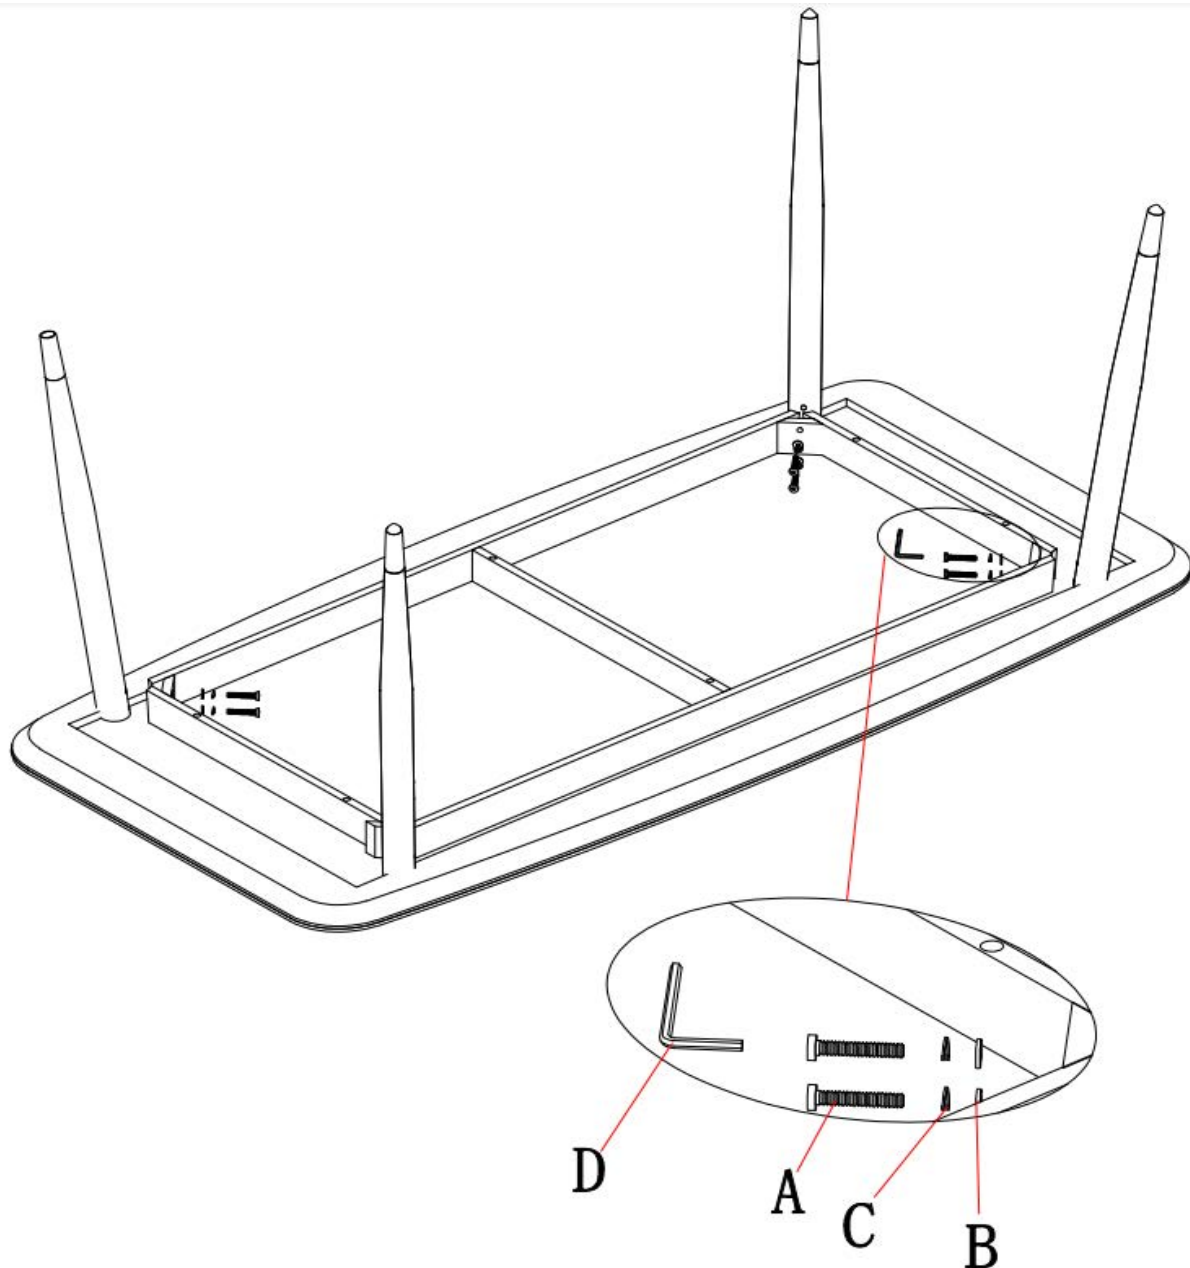

Assembly Instructions

ULEE FYA083 RECT TABLE

SKU# 42210497 42310499

42810499

Step	Code	Hardware	QTY
1	A	5/16 x 18 x 1 3/4" Machine Bolt	8Pcs
1	B	Flat Washer	8Pcs
1	C	Spring Washer	8Pcs
1	D	Allen Key	1Pc

Hardware Pack Location(s):

FYA083 RECT TABLE. SKU 42210497 42310499 42810499

MADE IN CHINA

Assembly Instructions

ULEE FYA083 RECTTABLE

SKU 42210497 42310499

42810499

*****Cautions.** Please read all the instructions carefully before starting the assembly process. These parts are cumbersome and heavy. Therefore, two people are recommended in order to prevent personal injury and insure the parts are not damaged during the assembly.

Put the legs of the table on the back of the table.

Note: do not tighten all the bolts until all the bolts are installed in the correct hole position. Then screw it up 100%.

At least two people should carefully rotate the table and adjust the bottom to ensure stability.