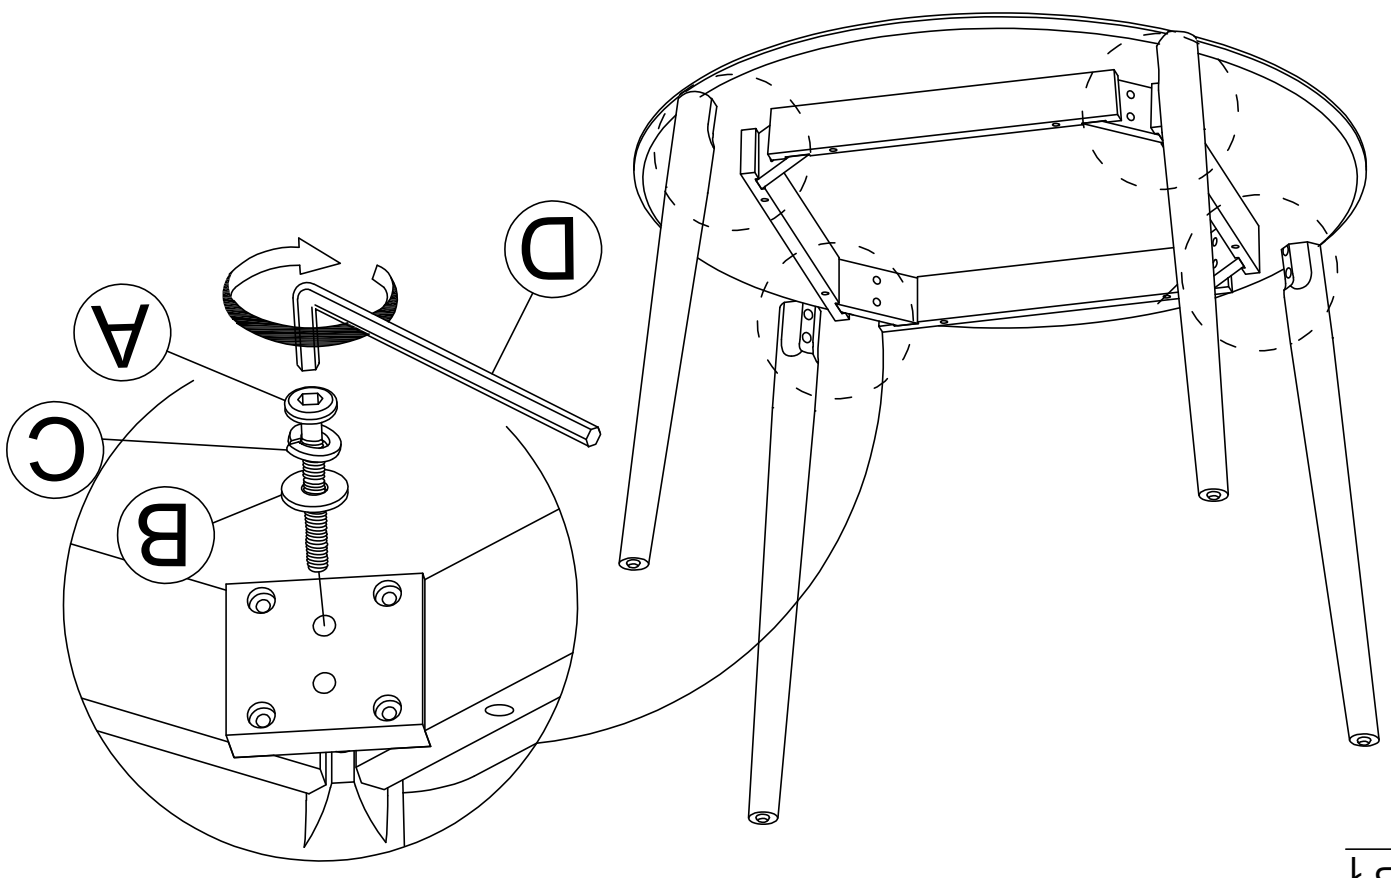

ASSEMBLY INSTRUCTIONS

MODEL: 3277-2, 3278-2 ROUND DINING TABLE

SKU#42232772, 42232784

Manufactured by FFLA for Rooms To Go

Thanks you for purchasing this quality product. Be sure to lay all components on a soft and clean surface before assembly in order to avoid components from being scratched.

CAUTIONS :

1. Check contents against list for quantity.
2. Familiarize yourself with the components and hardware by reviewing the Assembly Instructions.
3. Do not over tightened the screws and bolts as it may damage the threads.
4. Keep all hardware parts out of the reach of children.
5. Please "LIFT UP & MOVE" the chair when ever you want to shift it.

PARTS LIST		
NO.	DESCRIPTION	QTY
1	TABLE LEG	4 PCS
2	TABLE TOP	1 PC

HARDWARE LIST		
NO.	DESCRIPTION	QTY
A	JCBC M6 x 70mm	8 PCS
B	FLAT WASHER	8 PCS
C	SPRING WASHER	8 PCS
D	ALLEN KEY M4	1 PC

STEP 1

COMPLETED ASSEMBLY