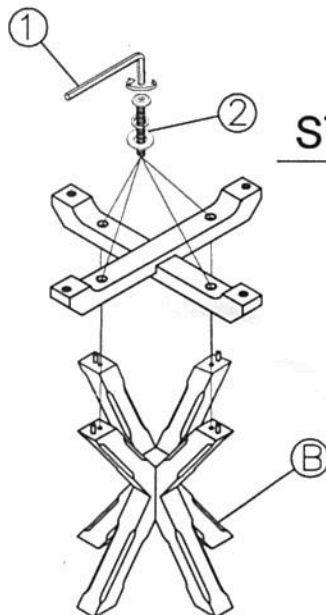

LTVJ SKU#: 42007597/42107599 ROUND PED TABLE TOP 759-9BRT/759-9BRB
42037590/42137592 ROUND PED TABLE BASE 3759-9BRT/3759-9BRB

Thank you for purchasing this quality product. Be sure to check all packing material carefully for small parts, which may have come loose inside the carton during shipment. Identify and count all parts and compare with the part list below.

STEP 1

Use the allen key (1) to remove the Mounting Plate (C) which is pre-attached underneath of the table top by removing four bolts:

This STEP 1, you will collect BOLTS, spring washer, and flat washers(2).

These bolts/washers will be reused when you do the assembly at STEP 4.

No.	Parts List		
A		Table Top	1 piece
B		Table Base	1 piece
C		Mounting Plate	1 piece
D		Lower Leg	1 piece
E		Upper Leg	1 piece

Hardware List			
1		ALLEN KEY (L57 * 4MM)	1 piece
2		BOLT Ø5/16" * 1-1/2"	8 pieces
		SPRING WASHER Ø5/16" * 13mm	8 pieces
		FLAT WASHER Ø5/16" * 19mm * 2mm	8 pieces

STEP 4

STEP 2

STEP 3

CLEANING INSTRUCTION: Clear with a soft cloth and warm water with a diluted mild detergent. Follow with a soft cloth and clear water rinse. Then dry thoroughly with a soft cloth.

MADE IN VIETNAM