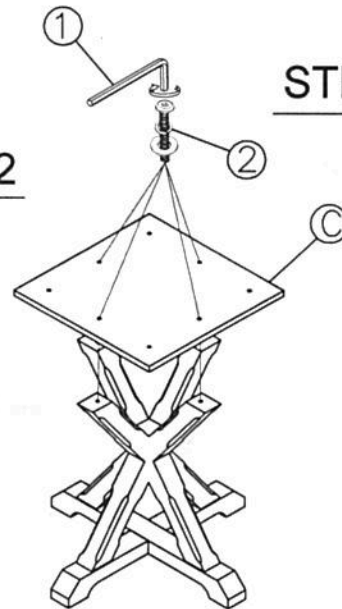

STEP 2

STEP 3

CLEANING INSTRUCTION: Clear with a soft cloth and warm water with a diluted mild detergent. Follow with a soft cloth and clear water rinse. Then dry thoroughly with a soft cloth.

MADE IN VIETNAM