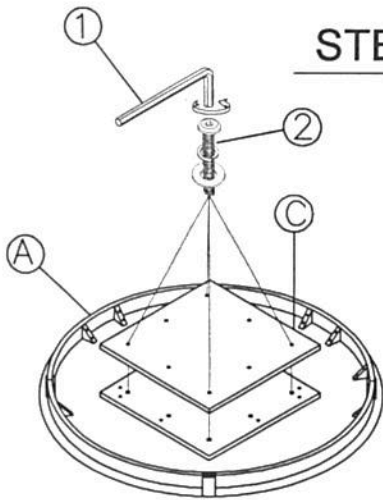

LTVJ SKU#: 42007597/42107599 ROUND PED TABLE TOP 759-9BRT/759-9BRB  
42037590/42137592 ROUND PED TABLE BASE 3759-9BRT/3759-9BRB

Thank you for purchasing this quality product. Be sure to check all packing material carefully for small parts, which may have come loose inside the carton during shipment. Identify and count all parts and compare with the part list below.

### STEP 1

Use the allen key (1) to remove the Mounting Plate (C) which is pre-attached underneath of the table top by removing four bolts:

This STEP 1, you will collect BOLTS, spring washer, and flat washers(2).

These bolts/washers will be reused when you do the assembly at STEP 4.

No.	Parts List		
A		Table Top	1 piece
B		Table Base	1 piece
C		Mounting Plate	1 piece
D		Lower Leg	1 piece
E		Upper Leg	1 piece

Hardware List			
1		ALLEN KEY (L57 * 4MM)	1 piece
2		BOLT Ø5/16" * 1-1/2"	8 pieces
		SPRING WASHER Ø5/16" * 13mm	8 pieces
		FLAT WASHER Ø5/16" * 19mm * 2mm	8 pieces