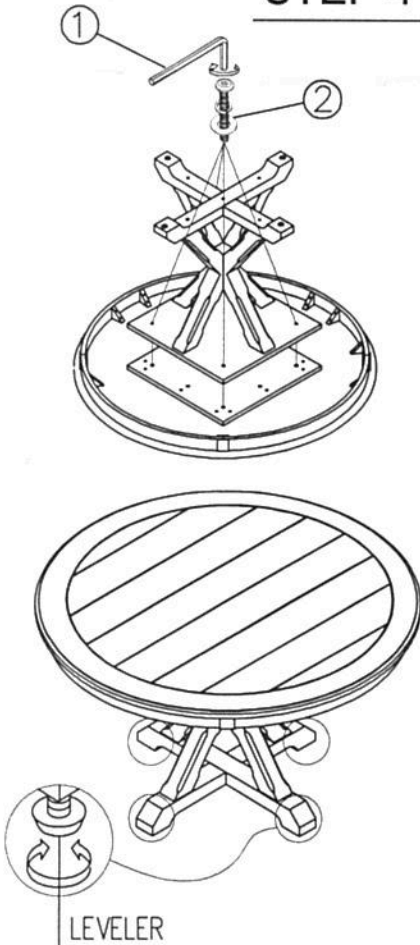

LTVJ SKU#: 42007597/42107599 ROUND PED TABLE TOP 759-9BRT/759-9BRB
42037590/42137592 ROUND PED TABLE BASE 3759-9BRT/3759-9BRB

Thank you for purchasing this quality product. Be sure to check all packing material carefully for small parts, which may have come loose inside the carton during shipment. Identify and count all parts and compare with the part list below.

STEP 1

Use the allen key (1) to remove the Mounting Plate (C) which is pre-attached underneath of the table top by removing four bolts:

This STEP 1, you will collect BOLTS, spring washer, and flat washers(2).

These bolts/washers will be reused when you do the assembly at STEP 4.

No.	Parts List		
A		Table Top	1 piece
B		Table Base	1 piece
C		Mounting Plate	1 piece
D		Lower Leg	1 piece
E		Upper Leg	1 piece

Hardware List			
1		ALLEN KEY (L57 * 4MM)	1 piece
2		BOLT Ø5/16" * 1-1/2"	8 pieces
		SPRING WASHER Ø5/16" * 13mm	8 pieces
		FLAT WASHER Ø5/16" * 19mm * 2mm	8 pieces

STEP 4

STEP 2

STEP 3

CLEANING INSTRUCTION: Clear with a soft cloth and warm water with a diluted mild detergent. Follow with a soft cloth and clear water rinse. Then dry thoroughly with a soft cloth.

MADE IN VIETNAM