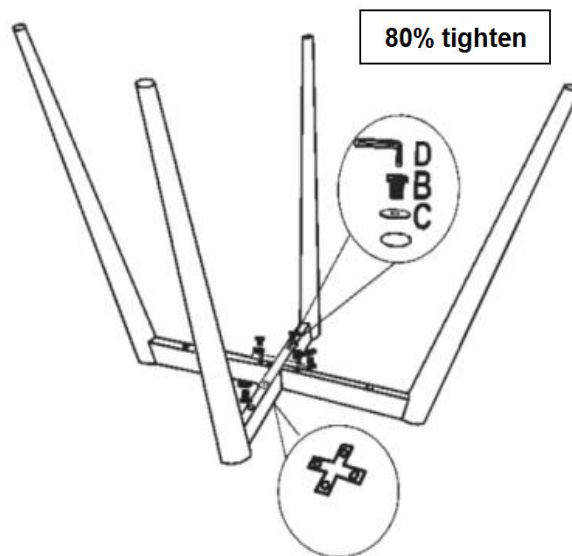

# Assembly Instructions

VENDOR:JMSM

2823-1 SIDE CHAIR SKU 42328232

2823-2 SIDE CHAIR SKU 42428234

2823-3 SIDE CHAIR SKU 42528236

2823-4 SIDE CHAIR SKU 42628238

2823-5 SIDE CHAIR SKU 42728230

\*\*\* Caution: please read all instructions carefully before starting the assembly process. These parts are cumbersome and heavy. Therefore, two people are recommended in order to prevent people injury and insure the parts are not damaged during the assembly.

Hardware Pack Location(S):  
SIDE CHAIR,

SKU#42328232 SKU#42428234 SKU#42527234  
SKU#42628238 SKU#42728230

STEP1

STEP2

STEP3

STEP4