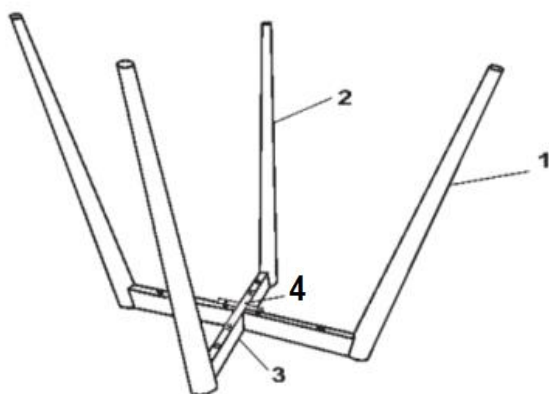

# Assembly Instructions

VENDOR:JMSM

2823-1 SIDE CHAIR SKU 42328232

2823-2 SIDE CHAIR SKU 42428234

2823-3 SIDE CHAIR SKU 42528236

2823-4 SIDE CHAIR SKU 42628238

2823-5 SIDE CHAIR SKU 42728230

\*\*\* Caution: please read all instructions carefully before starting the assembly process. These parts are cumbersome and heavy. Therefore, two people are recommended in order to prevent people injury and insure the parts are not damaged during the assembly.

Hardware Pack Location(S):  
SIDE CHAIR,

SKU#42328232 SKU#42428234 SKU#42527234  
SKU#42628238 SKU#42728230

STEP1

STEP2

STEP3

STEP4