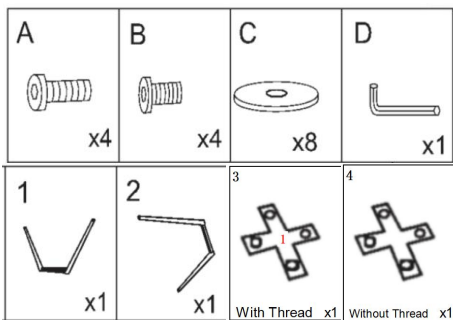

# Assembly Instructions

VENDOR:JMSM

2823-1 SIDE CHAIR SKU 42328232

2823-2 SIDE CHAIR SKU 42428234

2823-3 SIDE CHAIR SKU 42528236

2823-4 SIDE CHAIR SKU 42628238

2823-5 SIDE CHAIR SKU 42728230

\*\*\* Caution: please read all instructions carefully before starting the assembly process. These parts are cumbersome and heavy. Therefore, two people are recommended in order to prevent people injury and insure the parts are not damaged during the assembly.

Hardware Pack Location(S):  
SIDE CHAIR,

SKU#42328232 SKU#42428234 SKU#42527234  
SKU#42628238 SKU#42728230

STEP1

STEP2

STEP3

STEP4