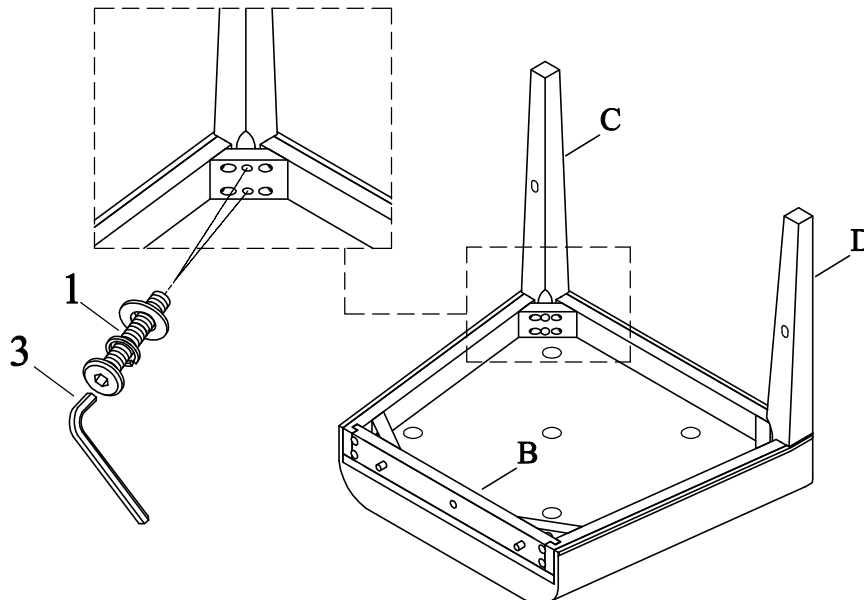

This product is manufactured by PULA for Rooms To Go

*** Caution: Please read all instructions carefully before starting the assembly process. These parts are cumbersome and heavy. Therefore, two people are recommended in order to prevent personal injury and ensure the parts are not damaged during the assembly.

*** Remark: DO NOT fully tighten all bolts until assembly is completed.

Code	PARTS LIST :		
A	Chair back		1Pc
B	Seat frame		1Pc
C	Front leg (left)		1Pc
D	Front leg (right)		1Pc
E	Side Stretcher (left)		1Pc
F	Side Stretcher (right)		1Pc

Code	HARDWARE LIST		
1	Ø5/16" x 19*2mm Flat Washer		8Pcs
	Ø5/16" Spring Washer		8Pcs
	Ø5/16" x 18 x 3" Allen Head Bolt		8Pcs
2	Ø1/4" x 19*2mm Flat Washer		1Pcs
	Ø1/4" Spring Washer		1Pcs
	Ø1/4" x 20 x 1-1/2" Allen Head Bolt		1Pcs
3	4mm Allen Key		1Pc
4	#8 x 1-1/4" Screw		4Pcs
Tool Required (not provided)			
		Phillip Screwdriver	

STEP 1

Hardware Pack Location (s):

3380-260 Wood Back Side Chair , SKU: 42433805