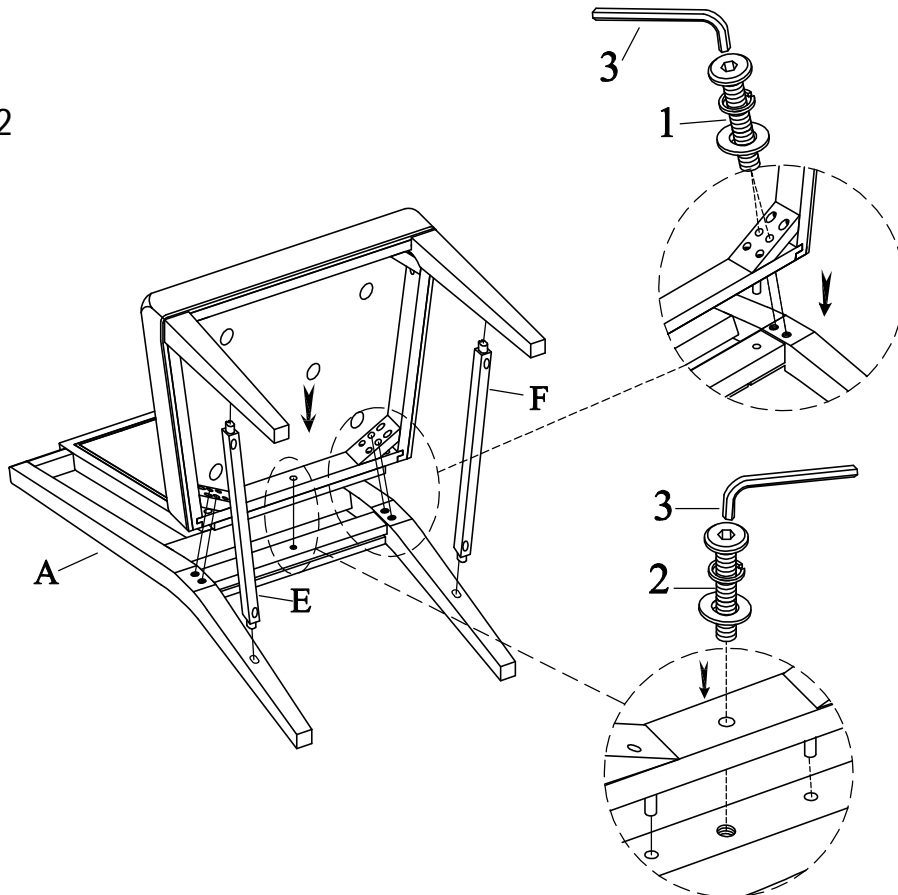

*** Remark: DO NOT fully tighten all bolts until assembly is completed.

Code	PARTS LIST :		
A	Chair back		1Pc
B	Seat frame		1Pc
C	Front leg (left)		1Pc
D	Front leg (right)		1Pc
E	Side Stretcher (left)		1Pc
F	Side Stretcher (right)		1Pc

Code	HARDWARE LIST		
1	Ø5/16" x 19*2mm Flat Washer		8Pcs
	Ø5/16" Spring Washer		8Pcs
	Ø5/16" x 18 x 3" Allen Head Bolt		8Pcs
2	Ø1/4" x 19*2mm Flat Washer		1Pcs
	Ø1/4" Spring Washer		1Pcs
	Ø1/4" x 20 x 1-1/2" Allen Head Bolt		1Pcs
3	4mm Allen Key		1Pc
4	#8 x 1-1/4" Screw		4Pcs
Tool Required (not provided)			
		Phillip Screwdriver	

STEP 1

Hardware Pack Location (s):

3380-260 Wood Back Side Chair , SKU: 42433805

This product is manufactured by PULA for Rooms To Go

*** Caution: Please read all instructions carefully before starting the assembly process. These parts are cumbersome and heavy. Therefore, two people are recommended in order to prevent personal injury and ensure the parts are not damaged during the assembly.

*** Remark: DO NOT fully tighten all bolts until assembly is completed.

STEP 2

STEP 3