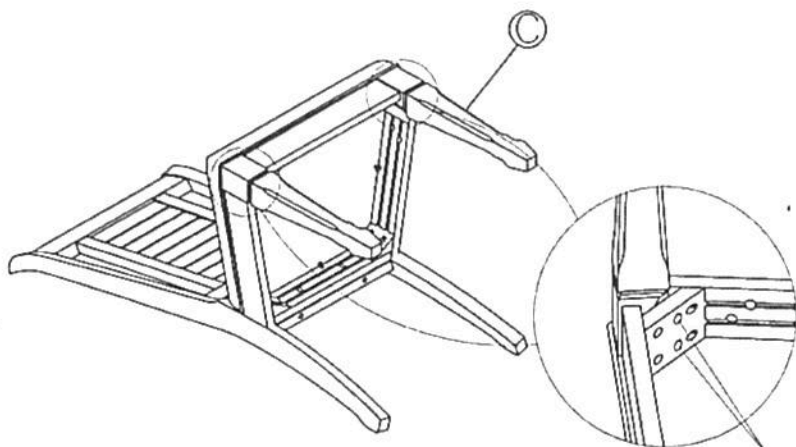

# ASSEMBLY INSTRUCTION

LTVJ SKU#: 42407595  
42437598

SIDE CHAIR

759-3SBR  
3759-3SBR

Thank you for purchasing this quality product. Be sure to check all packing material carefully for small parts, which may have come loose inside the carton during shipment. Identify and count all parts and compare with the part list below.

## STEP 1

No.	Parts List		
A		Chair Back	1 piece
B		Seat and cushion	1 piece
C		Front legs	2 pieces

## Hardware List

1		ALLEN KEY (L57 * 4MM)	1 piece
2		BOLT Ø1/4" * 1-1/2"	2 pieces
		SPRING WASHER Ø1/4"	2 pieces
		FLAT WASHER Ø1/4" * 19mm * 2mm	2 pieces
3		BOLT Ø5/16" * 3"	8 pieces
		SPRING WASHER Ø5/16"	8 pieces
		FLAT WASHER Ø5/16" * 19mm * 2mm	8 pieces