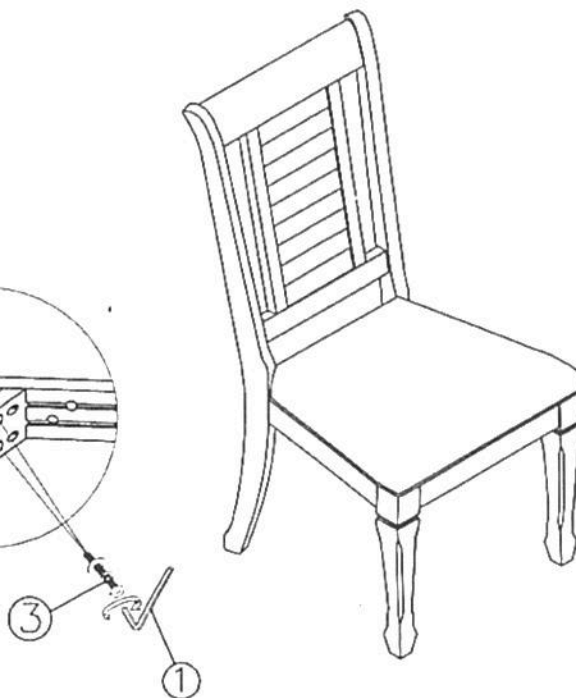

STEP 2

CLEANING INSTRUCTION: Clear with a soft cloth and warm water with a diluted mild detergent. Follow with a soft cloth and clear water rinse. Then dry thoroughly with a soft cloth.

MADE IN VIETNAM