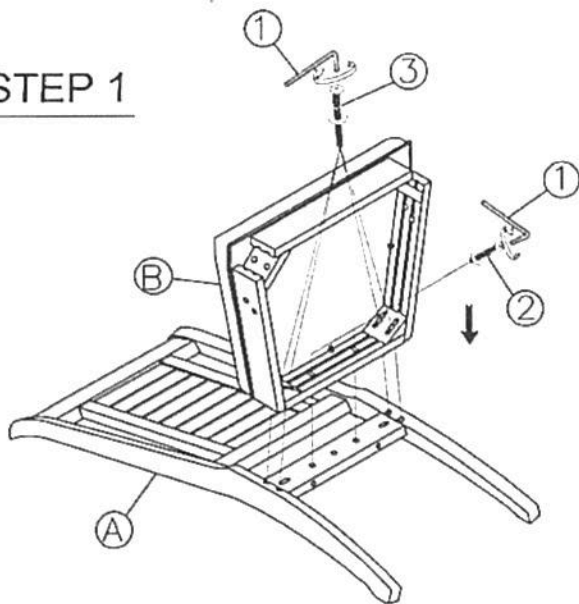

# ASSEMBLY INSTRUCTION

LTVJ SKU#: 42407595  
42437598

SIDE CHAIR

759-3SBR  
3759-3SBR

Thank you for purchasing this quality product. Be sure to check all packing material carefully for small parts, which may have come loose inside the carton during shipment. Identify and count all parts and compare with the part list below.

## STEP 1

No.	Parts List		
A		Chair Back	1 piece
B		Seat and cushion	1 piece
C		Front legs	2 pieces

## Hardware List

1		ALLEN KEY (L57 * 4MM)	1 piece
2		BOLT Ø1/4" * 1-1/2"	2 pieces
		SPRING WASHER Ø1/4"	2 pieces
		FLAT WASHER Ø1/4" * 19mm * 2mm	2 pieces
3		BOLT Ø5/16" * 3"	8 pieces
		SPRING WASHER Ø5/16"	8 pieces
		FLAT WASHER Ø5/16" * 19mm * 2mm	8 pieces