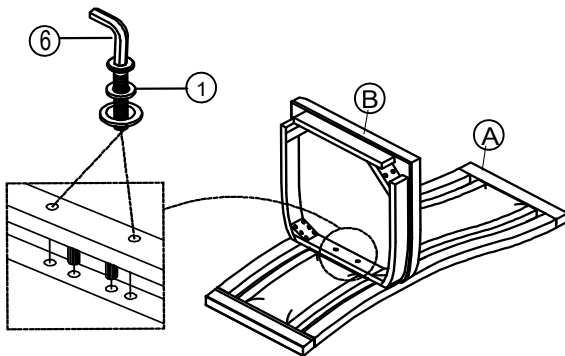

NAJA 4569-4 SIDE CHAIR SKU#42445696

Thank you for purchasing this quality product. Be sure to check all packing materials carefully for small parts, which may have come loose inside the carton during shipment. Identify and count all parts and compare with the **HARDWARE LIST** below.

Caution: Please read instructions thoroughly before unpacking assembly parts.

1. We recommend that you assemble this product with the assistance of another person; this will make assembly easier, and will help to eliminate damage to the product or injury to persons during assembly.
2. Please put all parts on a non-abrasive floor before assembly, and follow the assembly steps to assemble your newly purchased product correctly and efficiently.
3. Do not tighten all bolts until the assembly is completed.

NO.	HARDWARE LIST		Q' TY
1		Ø1/4"x20 x 1- 1/2"L Allen bolt	2PCs
		Ø1/4"xØ11mmx2mmT Spring washer	2PCs
		Ø1/4"xØ19mmx2mmT Flat washer	2PCs
2		Ø5/16"x18 x 2- 1/2"L Allen bolt	4PCs
		Ø5/16"xØ13mmx2mmT Spring washer	4PCs
		Ø5/16"xØ19mmx2mmT Flat washer	4PCs
3		Ø5/16" x 6mm Hex nut	4PCs
		Ø5/16"xØ13mmx1.2mmT Spring washer	4PCs
		Ø5/16"x19mmx1.8mmT Flat washer	4PCs
4		Open wrench 12mm	1PC
5		Screw (8*45mm)	4PCs
6		Allen Key (4mm)	1PC

NO.	PARTS LIST		Q' TY
A		Chair back	1PC
B		Cushion seat	1PC
C		Front right leg	1PC
D		Front left leg	1PC
E		Left stretcher	1PC
F		Right stretcher	1PC

TOOLS REQUIRED (NOT PROVIDED)

Description	Sketch
Phillips screwdriver	

STEP/PASO: 1

Assemble the cushion seat bar with the chair back.
Do not tighten all bolts until seat cushion is fully assembly.