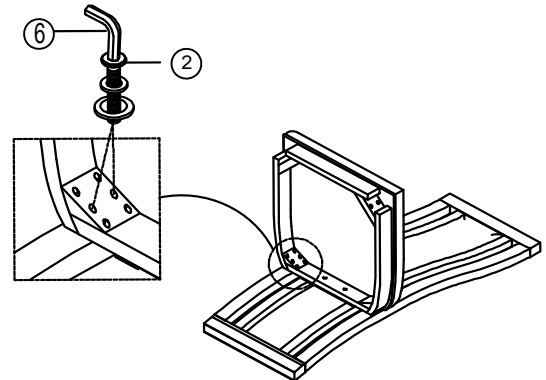

NO.	HARDWARE LIST		Q' TY
1		Ø1/4"x20 x 1- 1/2"L Allen bolt	2PCs
		Ø1/4"xØ11mmx2mmT Spring washer	2PCs
		Ø1/4"xØ19mmx2mmT Flat washer	2PCs
2		Ø5/16"x18 x 2- 1/2"L Allen bolt	4PCs
		Ø5/16"xØ13mmx2mmT Spring washer	4PCs
		Ø5/16"xØ19mmx2mmT Flat washer	4PCs
3		Ø5/16" x 6mm Hex nut	4PCs
		Ø5/16"xØ13mmx1.2mmT Spring washer	4PCs
		Ø5/16"x19mmx1.8mmT Flat washer	4PCs
4		Open wrench 12mm	1PC
5		Screw (8*45mm)	4PCs
6		Allen Key (4mm)	1PC

NO.	PARTS LIST		Q' TY
A		Chair back	1PC
B		Cushion seat	1PC
C		Front right leg	1PC
D		Front left leg	1PC
E		Left stretcher	1PC
F		Right stretcher	1PC

TOOLS REQUIRED (NOT PROVIDED)

Description	Sketch
Phillips screwdriver	

STEP/PASO: 1

Assemble the cushion seat bar with the chair back.
Do not tighten all bolts until seat cushion is fully assembly.

STEP/PASO: 2

Assemble the cushion seat corner with the chair back.

STEP/PASO: 3

Secure the side stretcher to the chair back and front leg by putting the side stretcher in the correct position like picture shown.
Do not tighten all bolts until they are fully assembly.

Hardware pack Location(s): NAJA 4569-4 SIDE CHAIR SKU#42445696