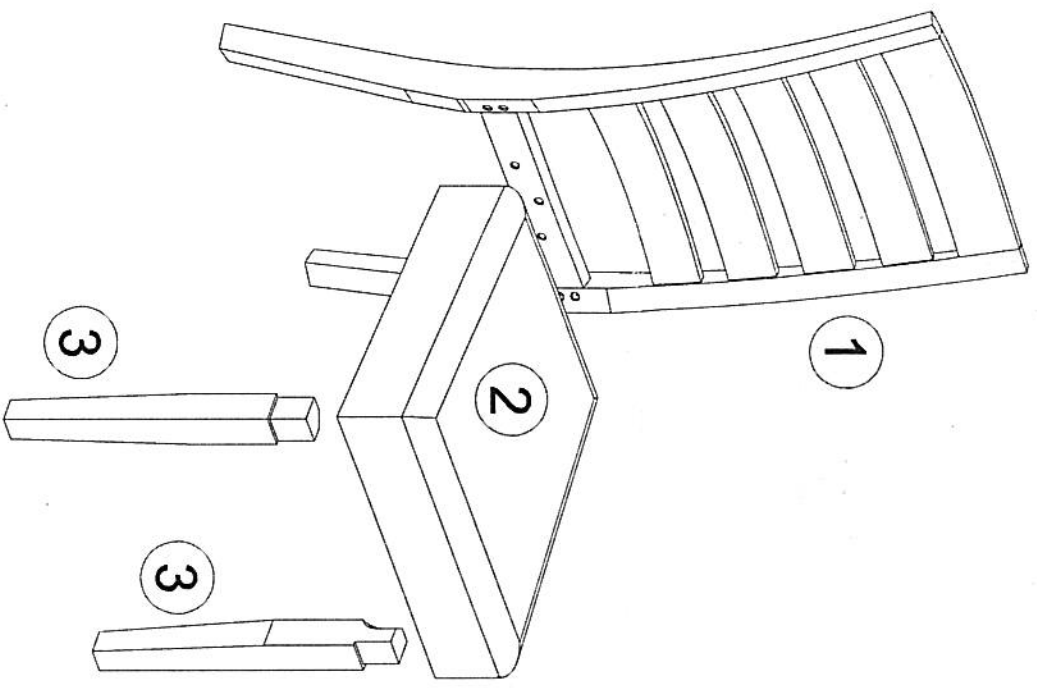

8:03

ASSEMBLY INSTRUCTION

UQFN 36822322, 36822330, 36822862
Dining Chair

SKU# 42443882 SKU# 42424882
SKU# 42445886

Step	Code	Part Name	Q'TY
1	1	Backrest Assembly	1 Pc
1	2	Seat	1 Pc
2	3	Front Legs	2 Pcs

Step	Code	Hardware	Q'TY
	A	Allen key M4	1 Pc
1	B	Allen bolt M6x90mm	4 Pcs
1	C	Lock washer 1x6x11mm	4 Pcs
1	D	Flat washer 1x6x16mm	4 Pcs
1	E	Allen bolt M6x40mm	3 Pcs
1	C	Lock washer 1x6x11mm	3 Pcs
1	D	Flat washer 1x6x16mm	3 Pcs
2	F	Allen bolt M6x60mm	4 Pcs
2	C	Lock washer 1x6x11mm	4 Pcs
2	D	Flat washer 1x6x16mm	4 Pcs