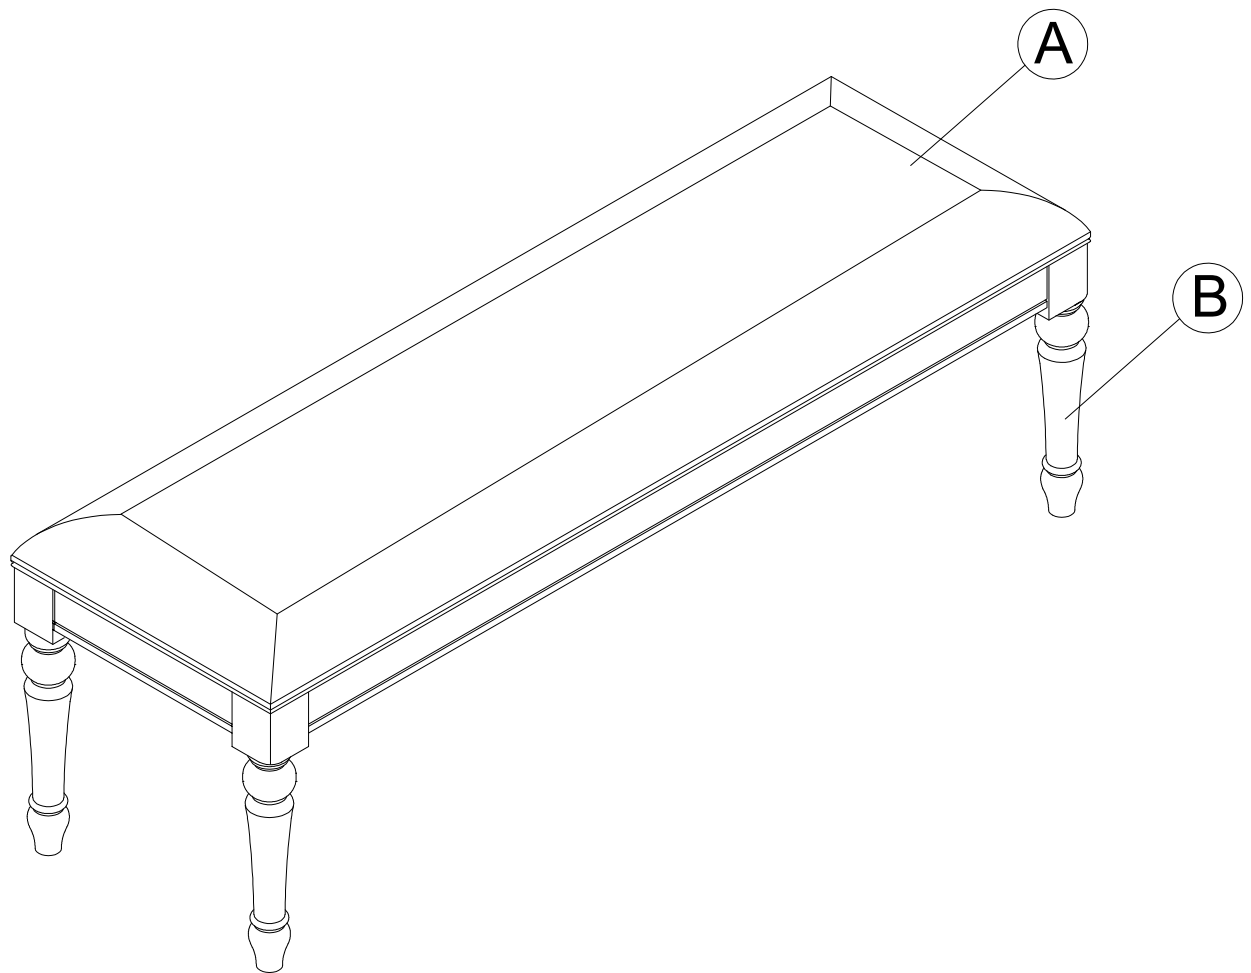

ASSEMBLY INSTRUCTION

JSFC

727 / 728 -BH BENCH

SKU 42507270 / 42507282

Thank you for purchasing this quality product. Be sure to check all packing materials carefully for small parts which may have come loose inside the carton during shipment. Identify and count all parts and compare with the parts list below.

COMPONENT LIST			
NO.	Description	Sketch	Q'TY
A	Top Bench		1pc
B	Leg		4pcs

HARDWARE LIST				
NO.	Picture	Description	Dimension	Q'TY
1		Nut	5/16"*12mm	8 pcs
2		Spring Washer	5/16"*12*2mm	8 pcs
3		Flat Washer	5/16"*22*2mm	8 pcs
4		Wrench	12*88mm	1 pc