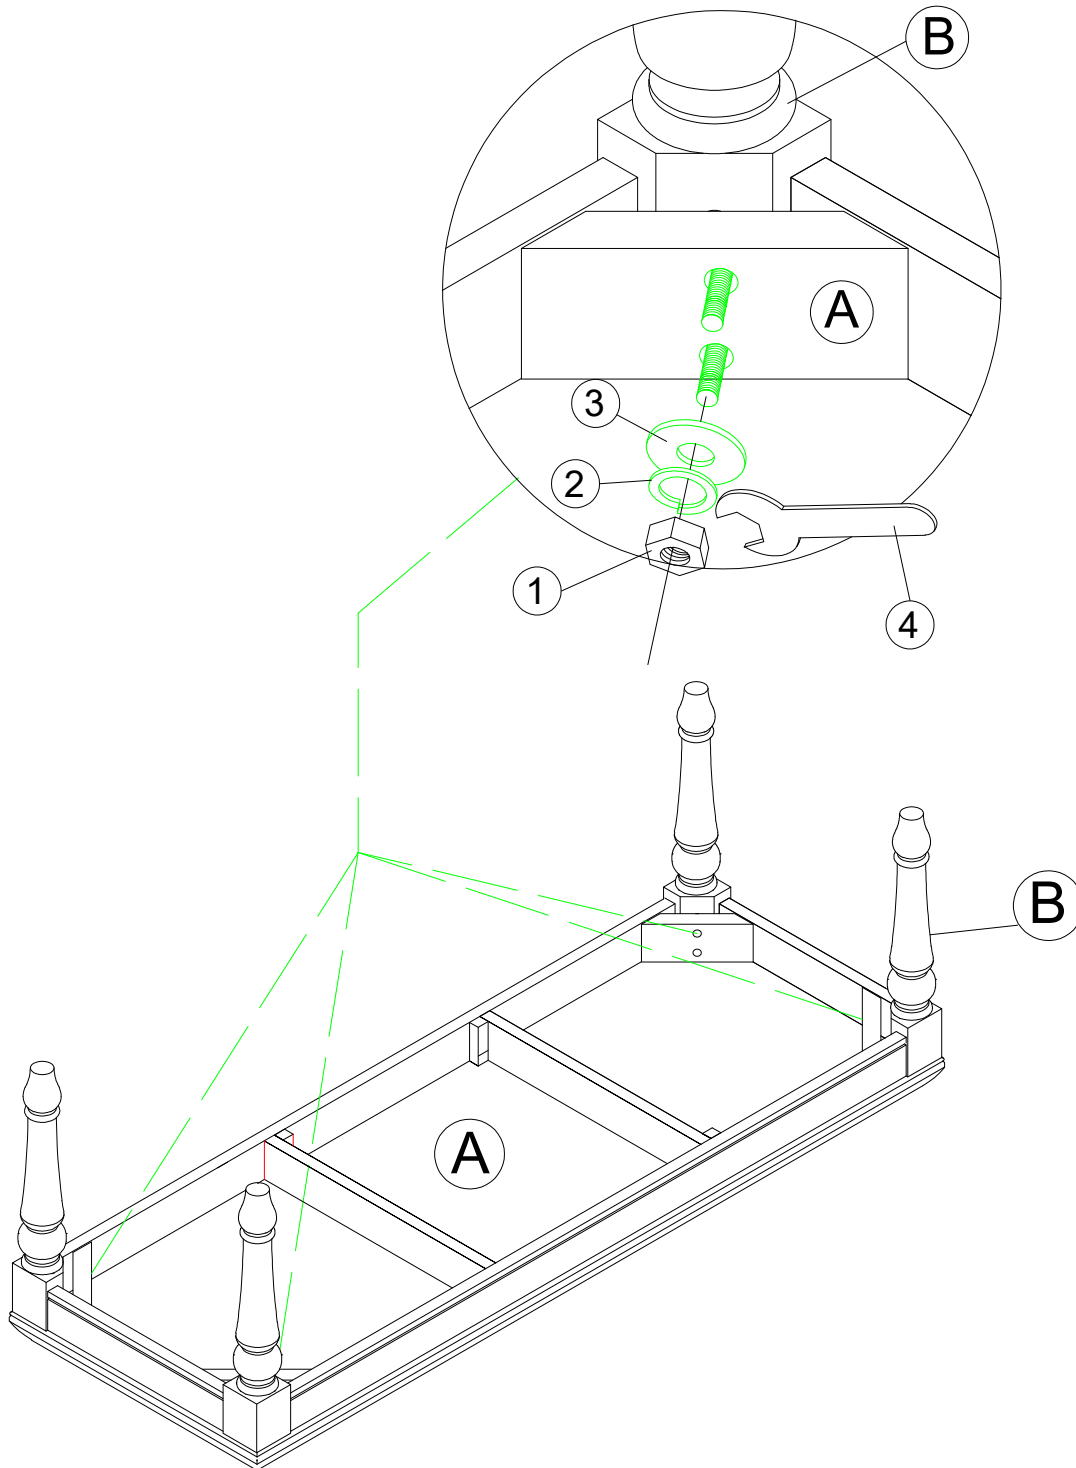

COMPONENT LIST			
NO.	Description	Sketch	Q'TY
A	Top Bench		1pc
B	Leg		4pcs

HARDWARE LIST				
NO.	Picture	Description	Dimension	Q'TY
1		Nut	5/16"*12mm	8 pcs
2		Spring Washer	5/16"*12*2mm	8 pcs
3		Flat Washer	5/16"*22*2mm	8 pcs
4		Wrench	12*88mm	1 pc

Hardware pack locations

727 / 728-BH BENCH, SKU# 42507270 / 42507282

PARTS DETAILS

This product is manufactured by JSFC for

ROOMS TO GO®

ASSEMBLY INSTRUCTION

JSFC

727 / 728 -BH BENCH

SKU 42507270 / 42507282

STEP 1: Attach The **Leg (B)** to Top **Bench (A)**, secure with Flat Washers (3), Spring Washers (2) and Nuts (1) by using Wrench (4).

PARTS DETAILS

This product is manufactured by JSFC for