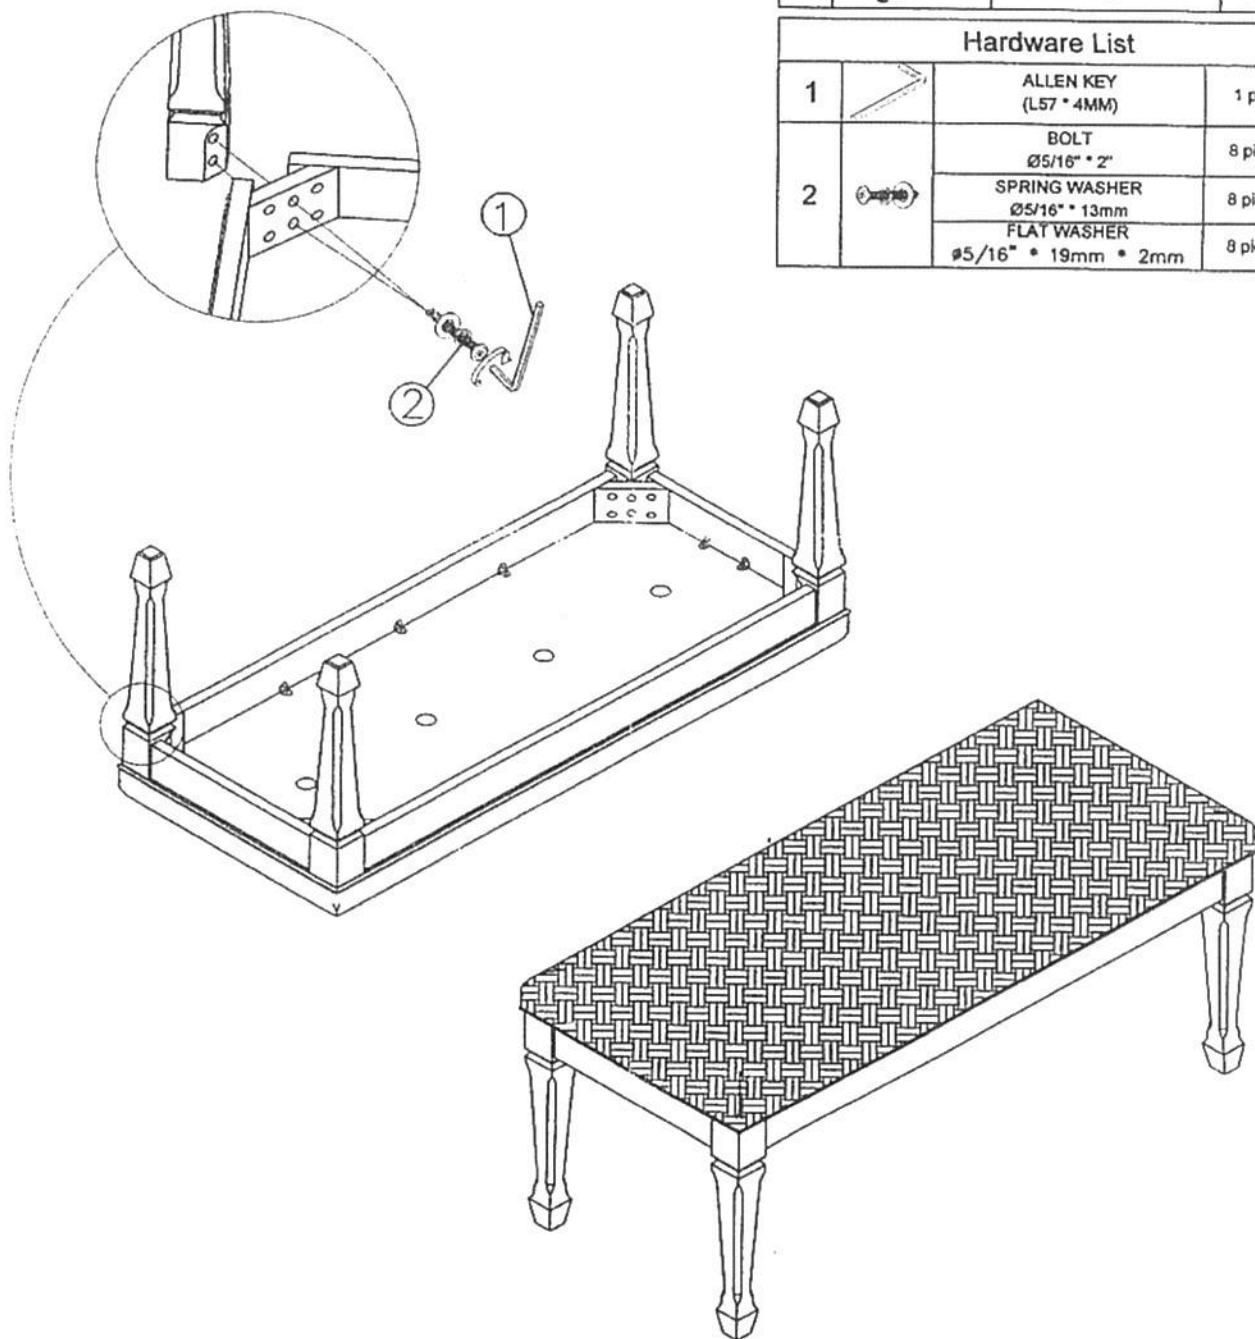

# ASSEMBLY INSTRUCTION

LTVJ SKU#: 42507597  
42537590

BENCH

759-4BR  
3759-4BR

Thank you for purchasing this quality product. Be sure to check all packing material carefully for small parts, which may have come loose inside the carton during shipment. Identify and count all parts and compare with the part list below.

No.	Parts List		
A		Seat and cushion	1 piece
B		Legs	4 pieces

Hardware List			
1		ALLEN KEY (L57 * 4MM)	1 piece
2		BOLT Ø5/16" * 2"	8 pieces
		SPRING WASHER Ø5/16" * 13mm	8 pieces
		FLAT WASHER Ø5/16" * 19mm * 2mm	8 pieces